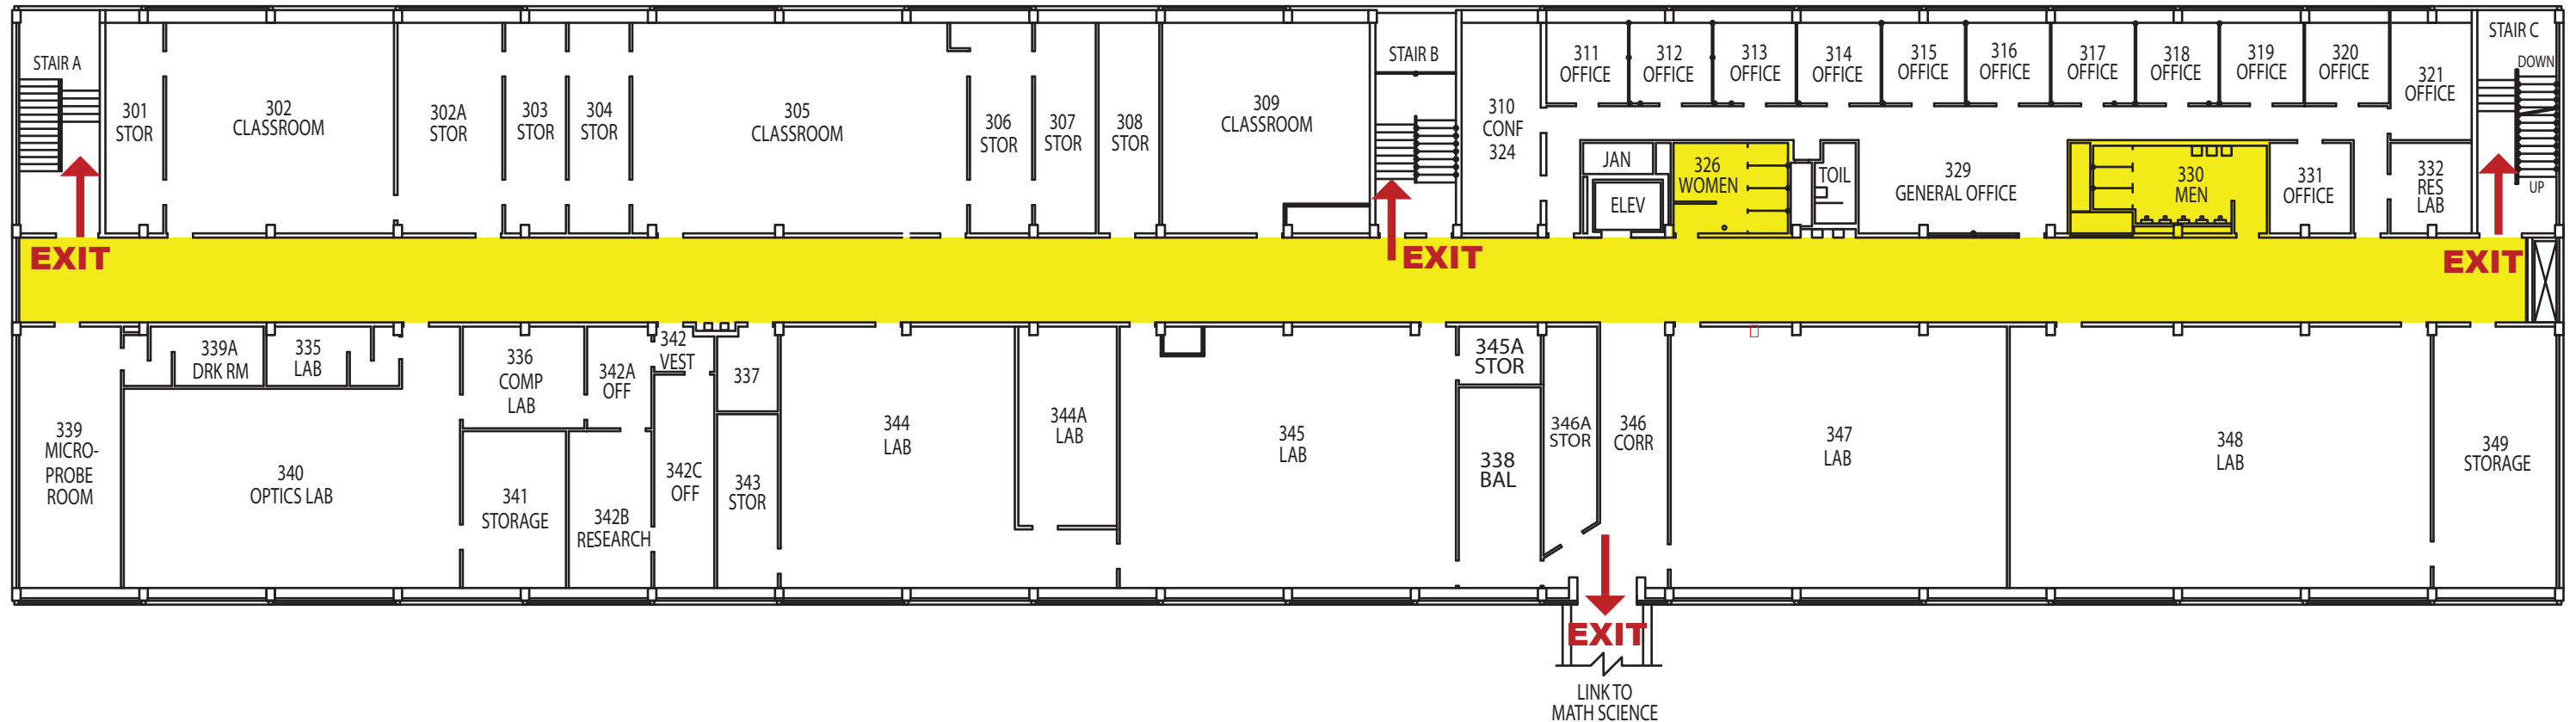

# Emergency Evacuation Route Map

## IN CASE OF FIRE:

Take closest stair down two levels and exit the building.  
*Elevators will be out of service.*

## SEVERE WEATHER:

In case of Severe Weather go to designated areas.

KEY	
	You Are Here
	Fire Exit Route
	Severe Weather Shelter Route

BROWN HALL - 3rd Floor