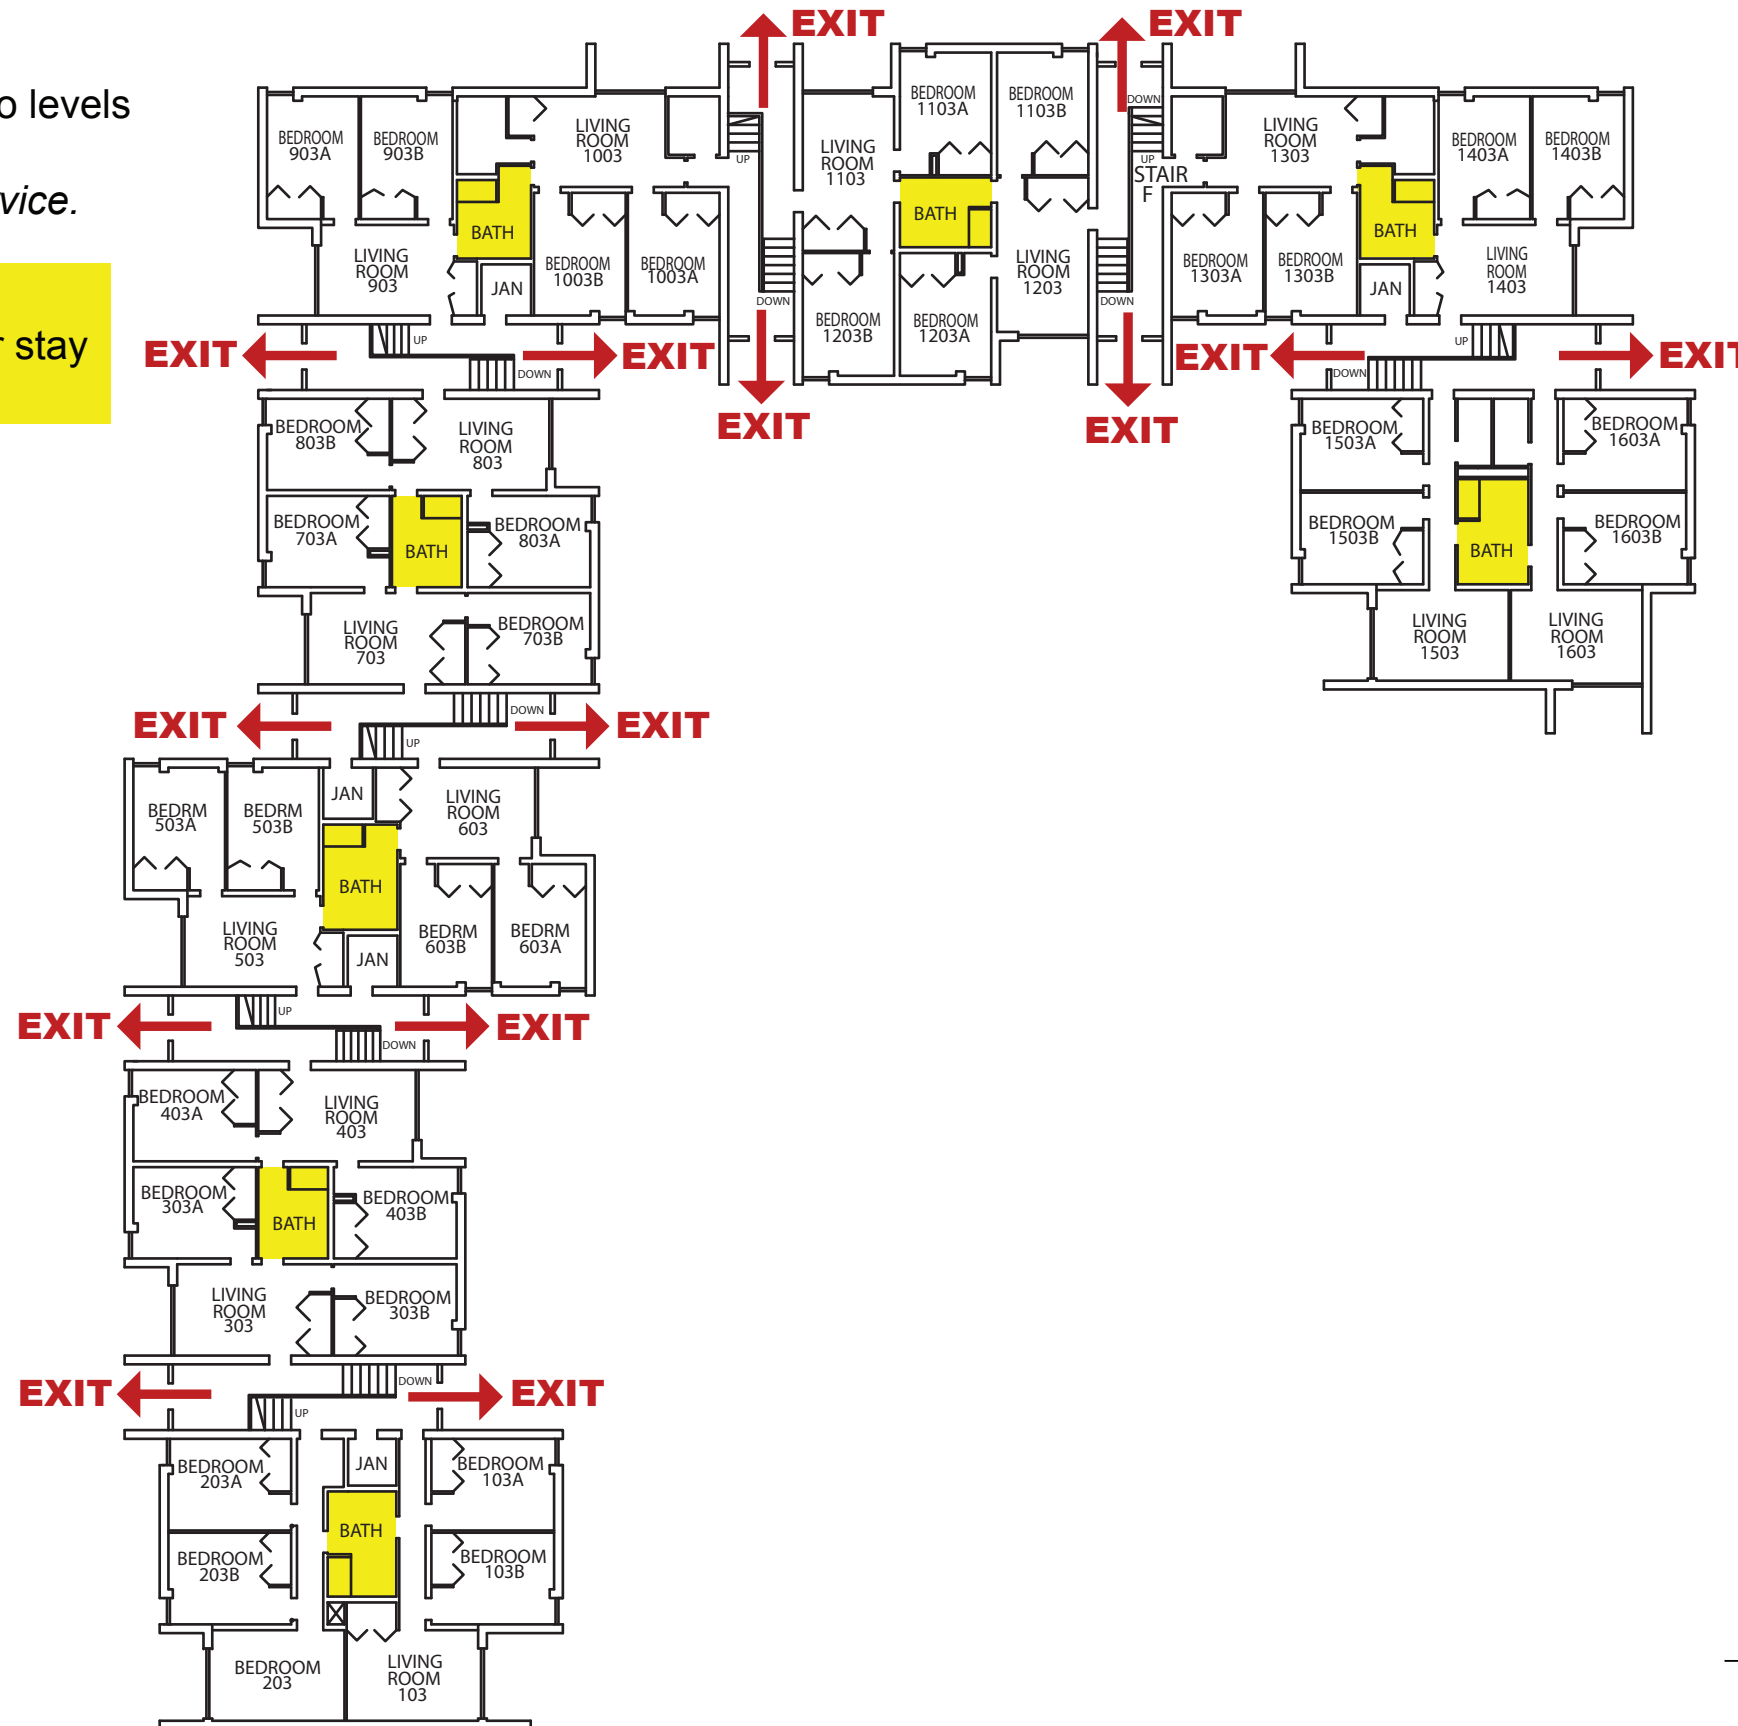

Emergency Evacuation Route Map

IN CASE OF FIRE:

Take closest stair down two levels and exit the building.
Elevators will be out of service.

SEVERE WEATHER:

In case of Severe Weather stay on level in interior rooms.

| KEY | |
|-----|------------------------------|
| | You Are Here |
| | Fire Exit Route |
| | Severe Weather Shelter Route |

BENTON HALL - 3rd Floor