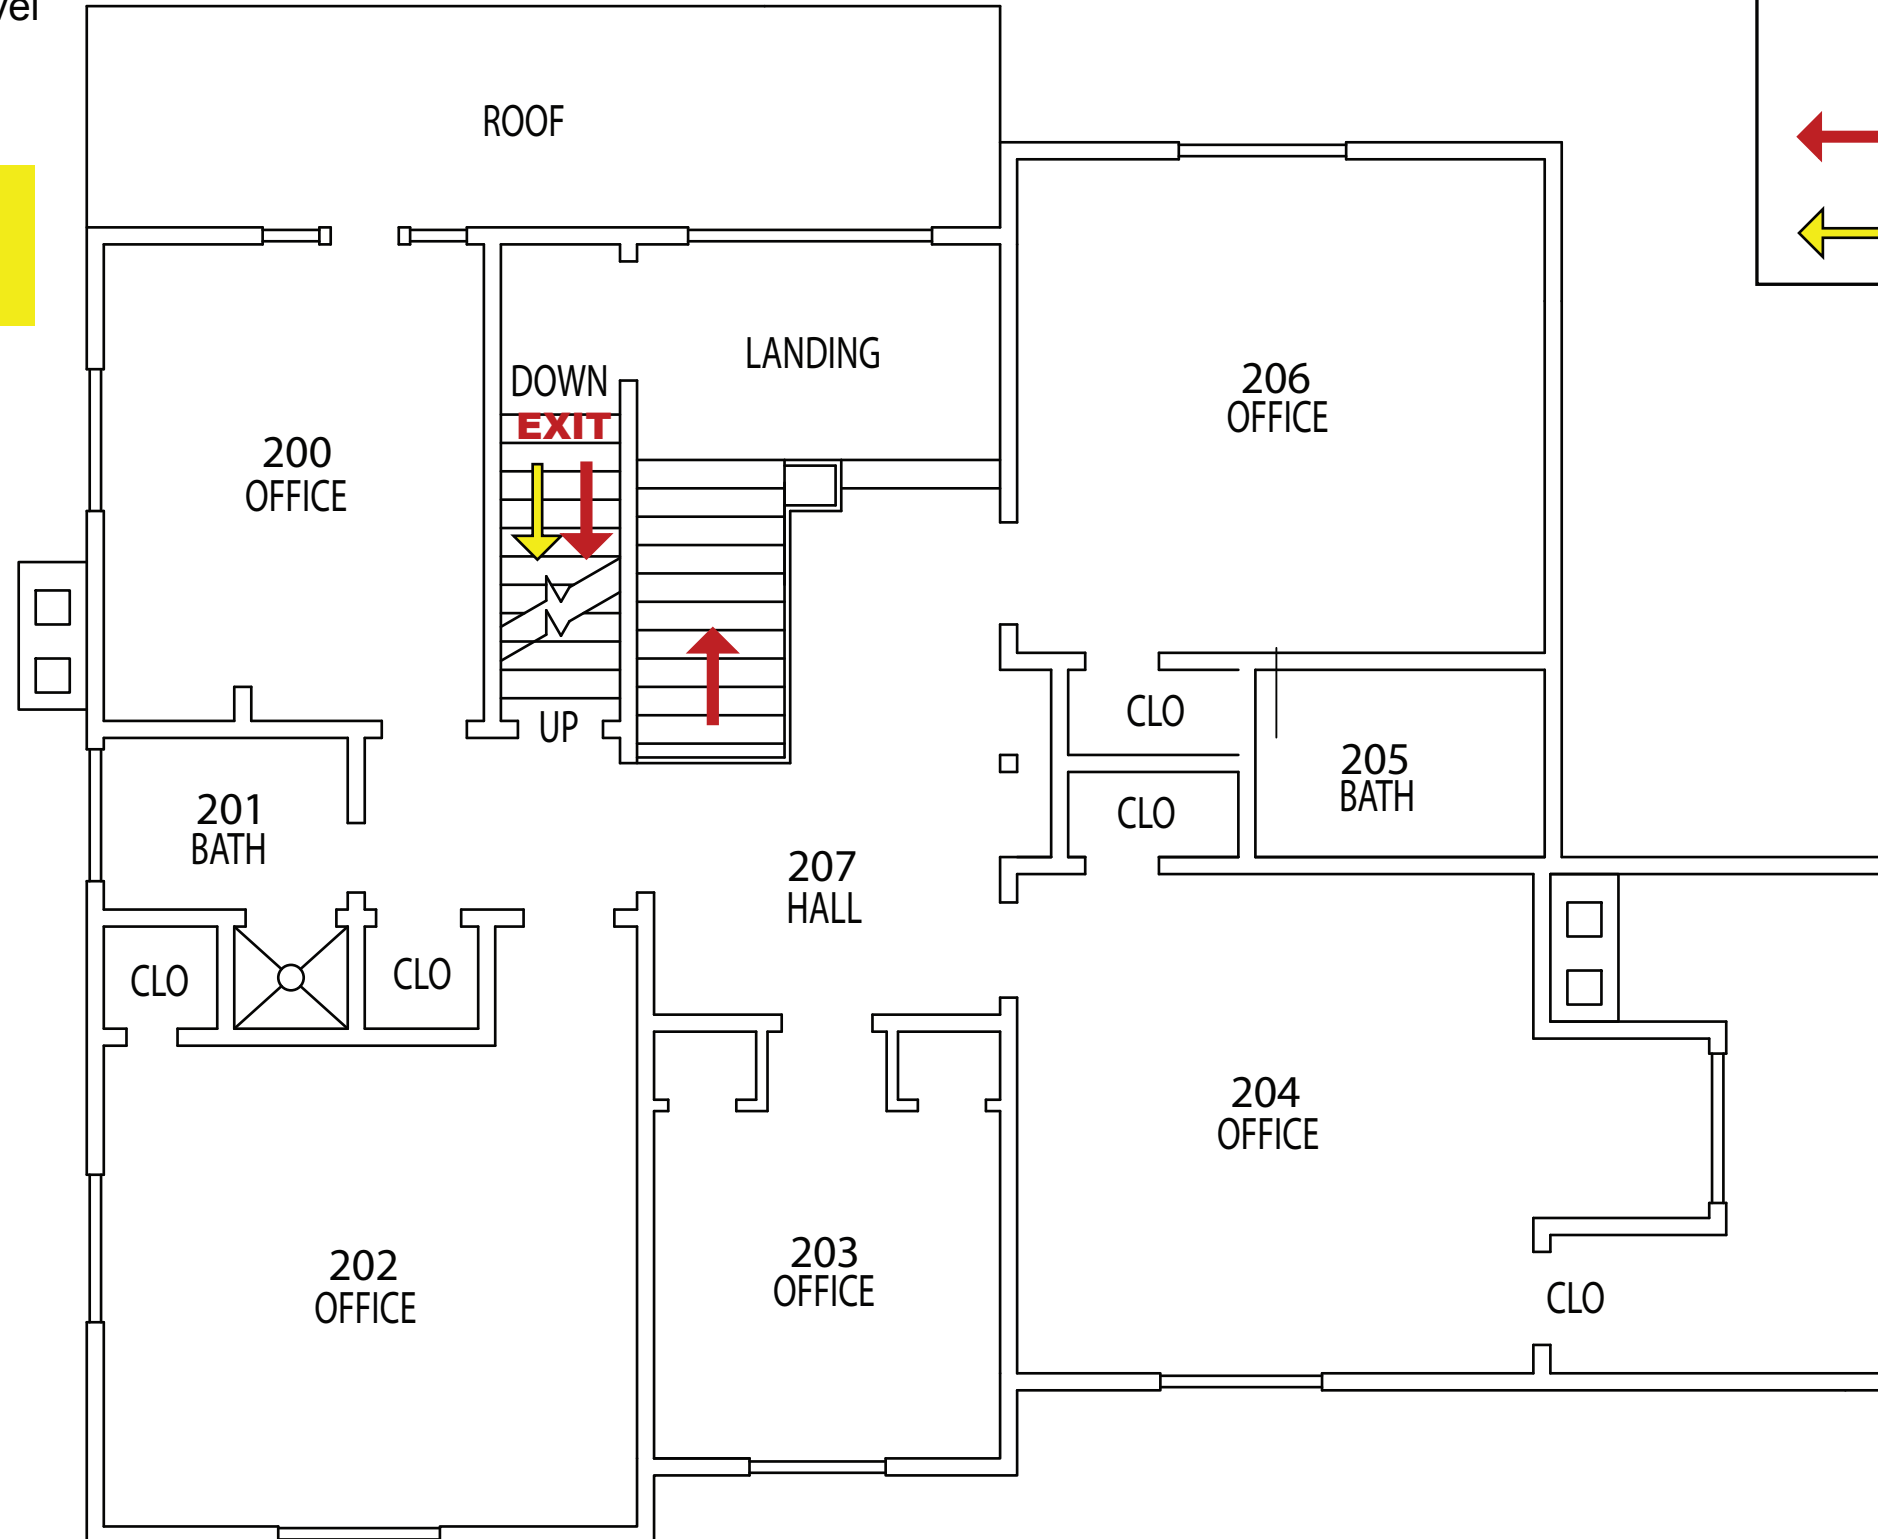

Emergency Evacuation Route Map

IN CASE OF FIRE:

Take closest stair down one level and exit the building.
Elevators will be out of service.

SEVERE WEATHER:

In case of Severe Weather go to designated areas.

KEY

- You Are Here
- Fire Exit Route
- Severe Weather Shelter Route