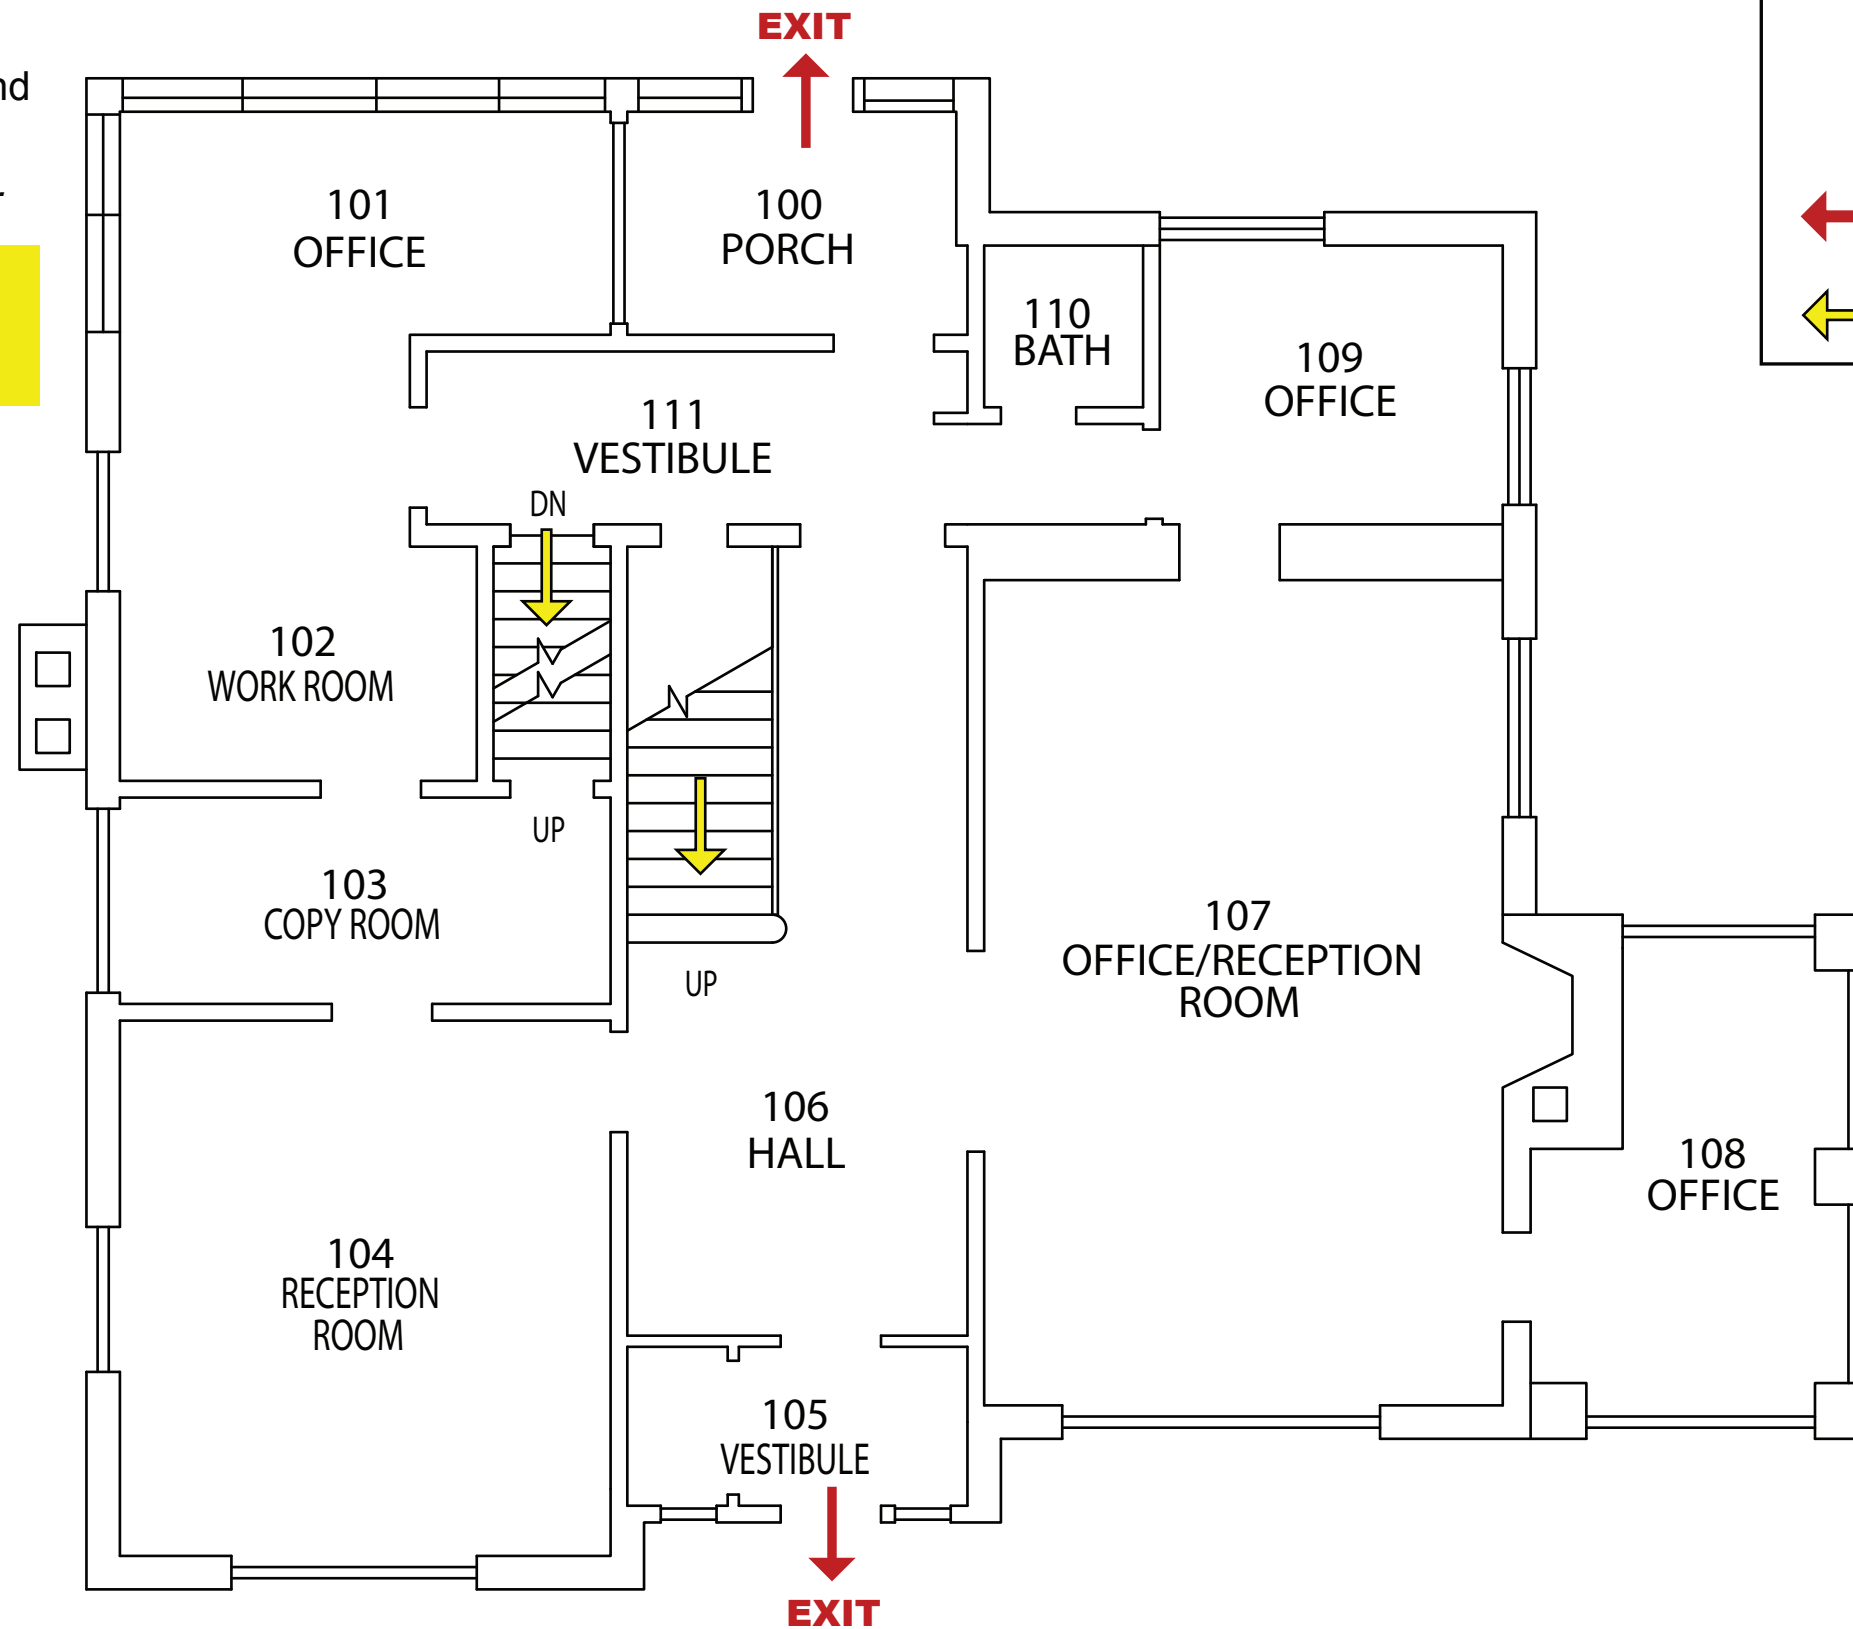

Emergency Evacuation Route Map

IN CASE OF FIRE:

Proceed to closest exit door and exit the building.
Elevators will be out of service.

SEVERE WEATHER:

In case of Severe Weather go to the basement level.

KEY

- You Are Here
- Fire Exit Route
- Severe Weather Shelter Route