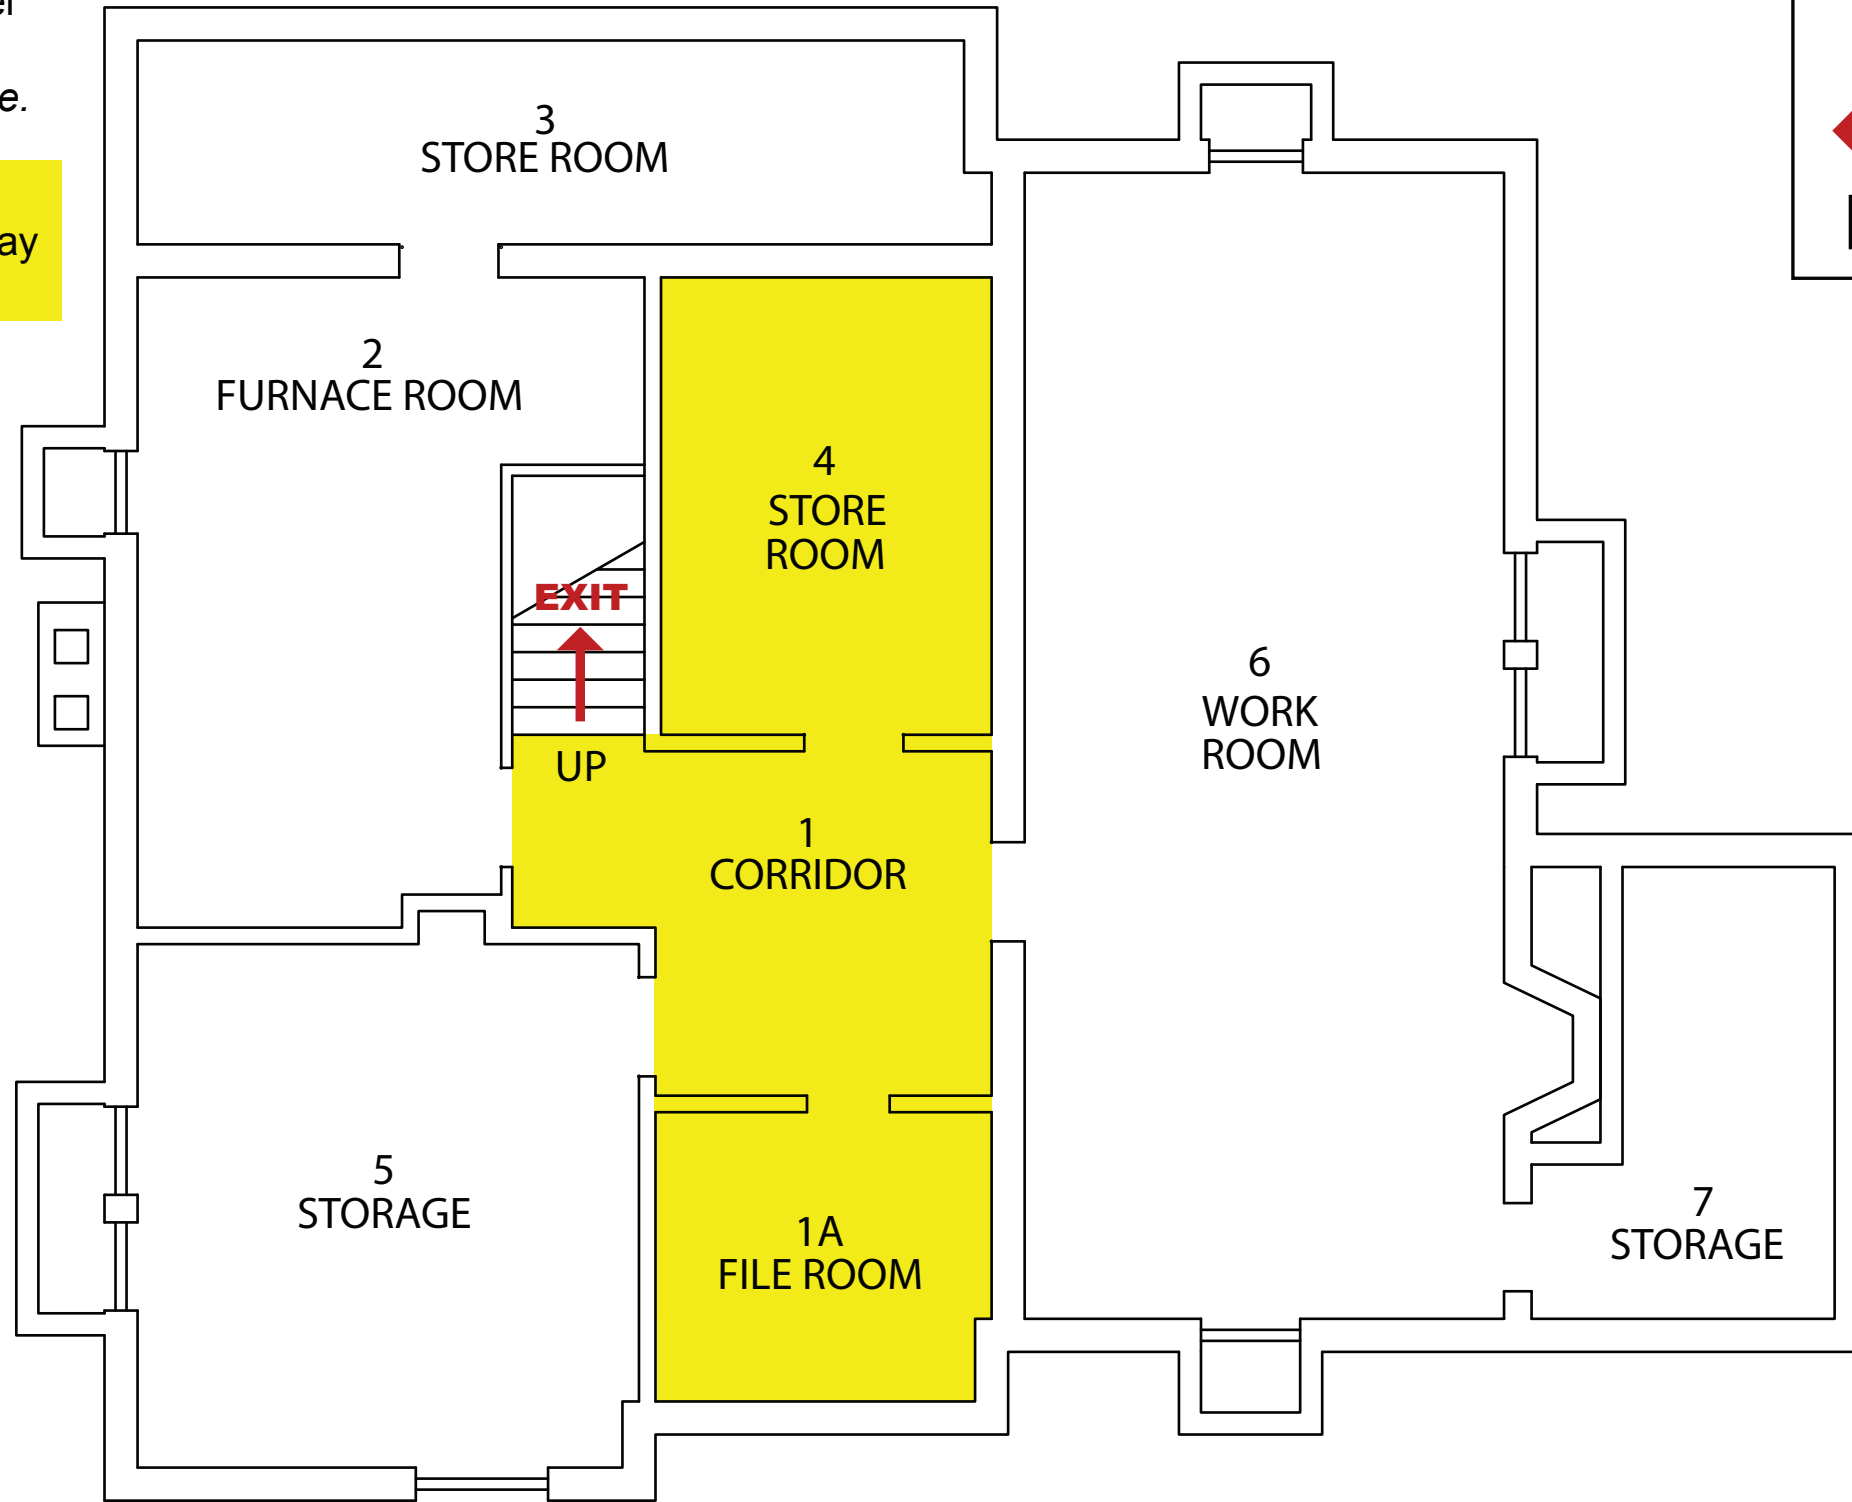

# Emergency Evacuation Route Map

## IN CASE OF FIRE:

Take closest stair up one level and exit the building.  
*Elevators will be out of service.*

## SEVERE WEATHER:

In case of Severe Weather stay on basement level.

| KEY |                              |
|-----|------------------------------|
|     | You Are Here                 |
|     | Fire Exit Route              |
|     | Severe Weather Shelter Route |