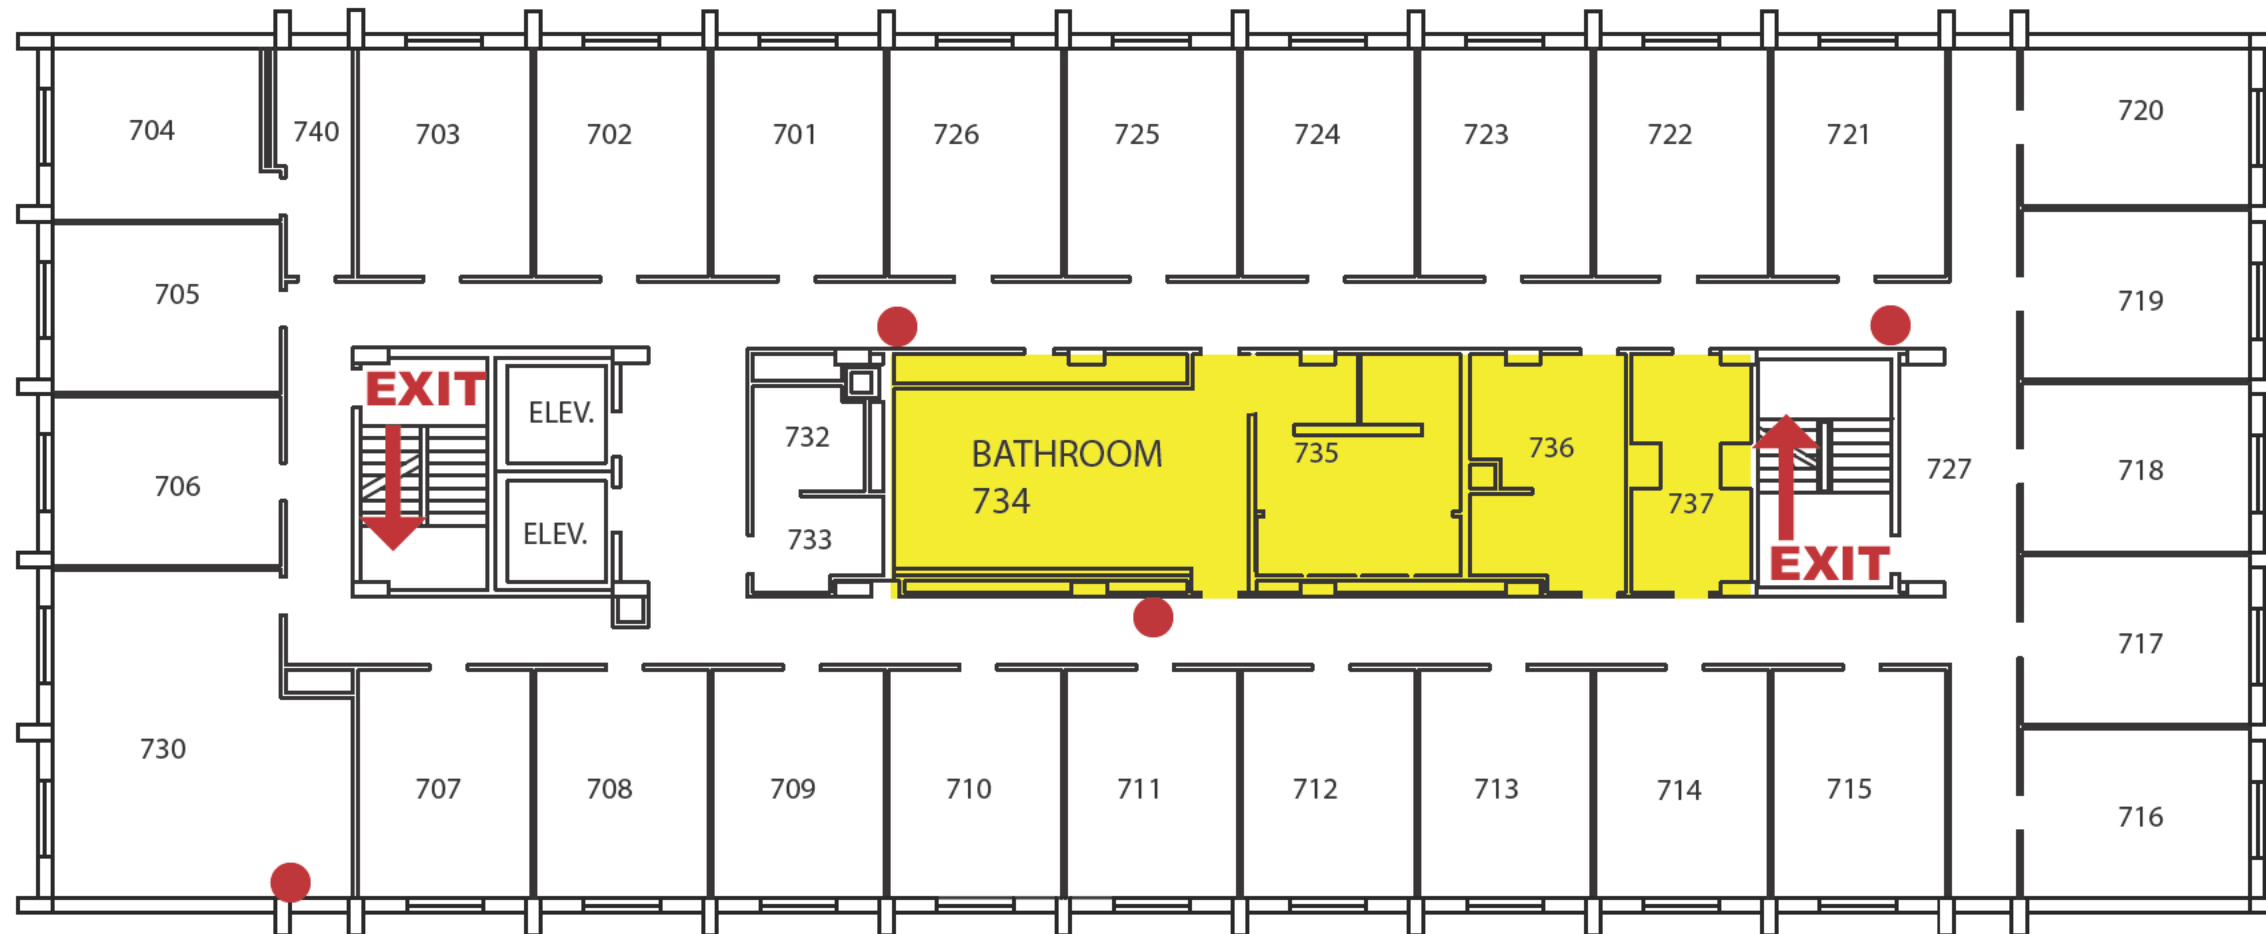

Emergency Evacuation Route Map

IN CASE OF FIRE:

Take closest stair down one level and exit the building.
Elevators will be out of service.

SEVERE WEATHER:

In case of Severe Weather go to designated areas.

KEY

- You Are Here
- ← Fire Exit Route
- Severe Weather Shelter
- Fire Extinguisher

STEARNS HALL - 7th Floor