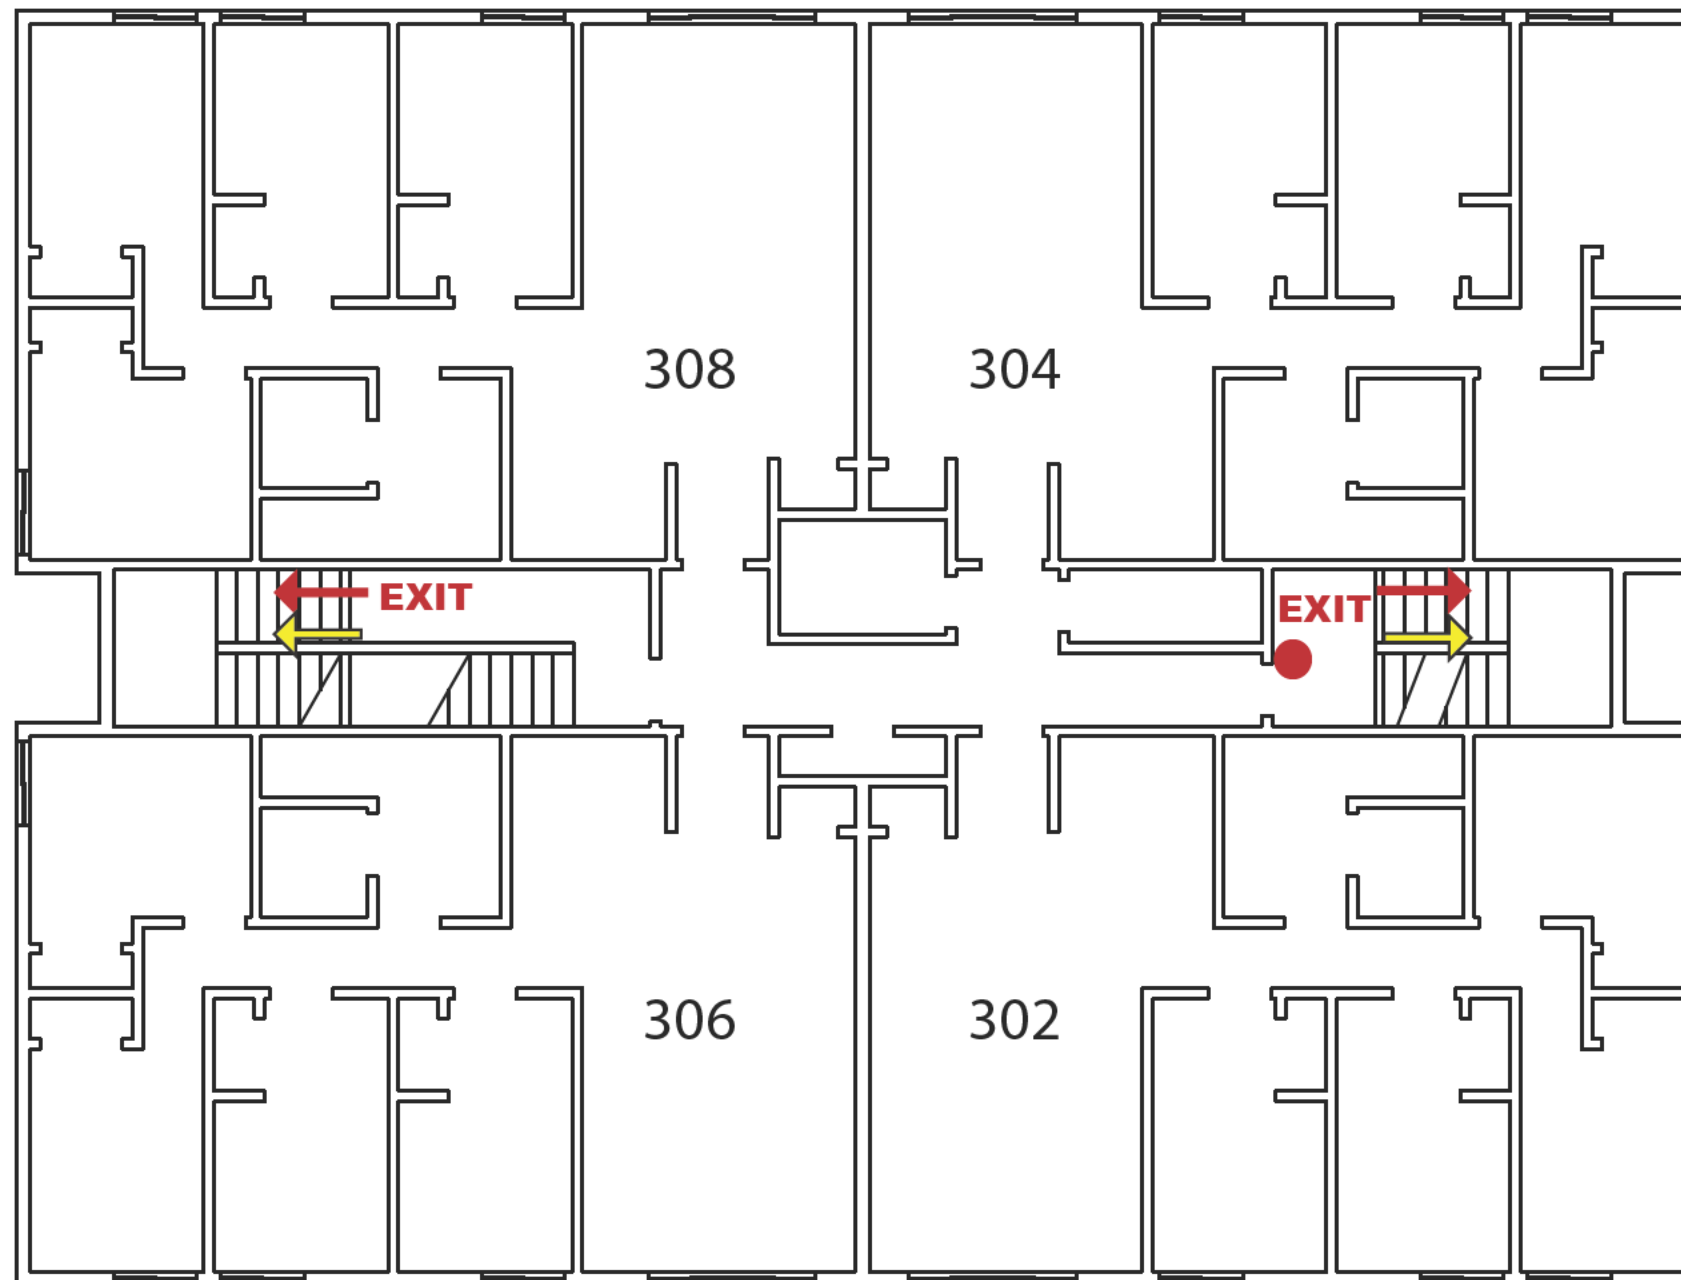

Emergency Evacuation Route Map

IN CASE OF FIRE:

Take closest stair down two levels and exit the building.
Elevators will be out of service.

SEVERE WEATHER:

In case of Severe Weather go to designated areas

KEY

You Are Here

← Fire Exit Route

← Severe Weather Shelter Route

● Fire Extinguisher

STATEVIEW SOUTH - 3rd Floor