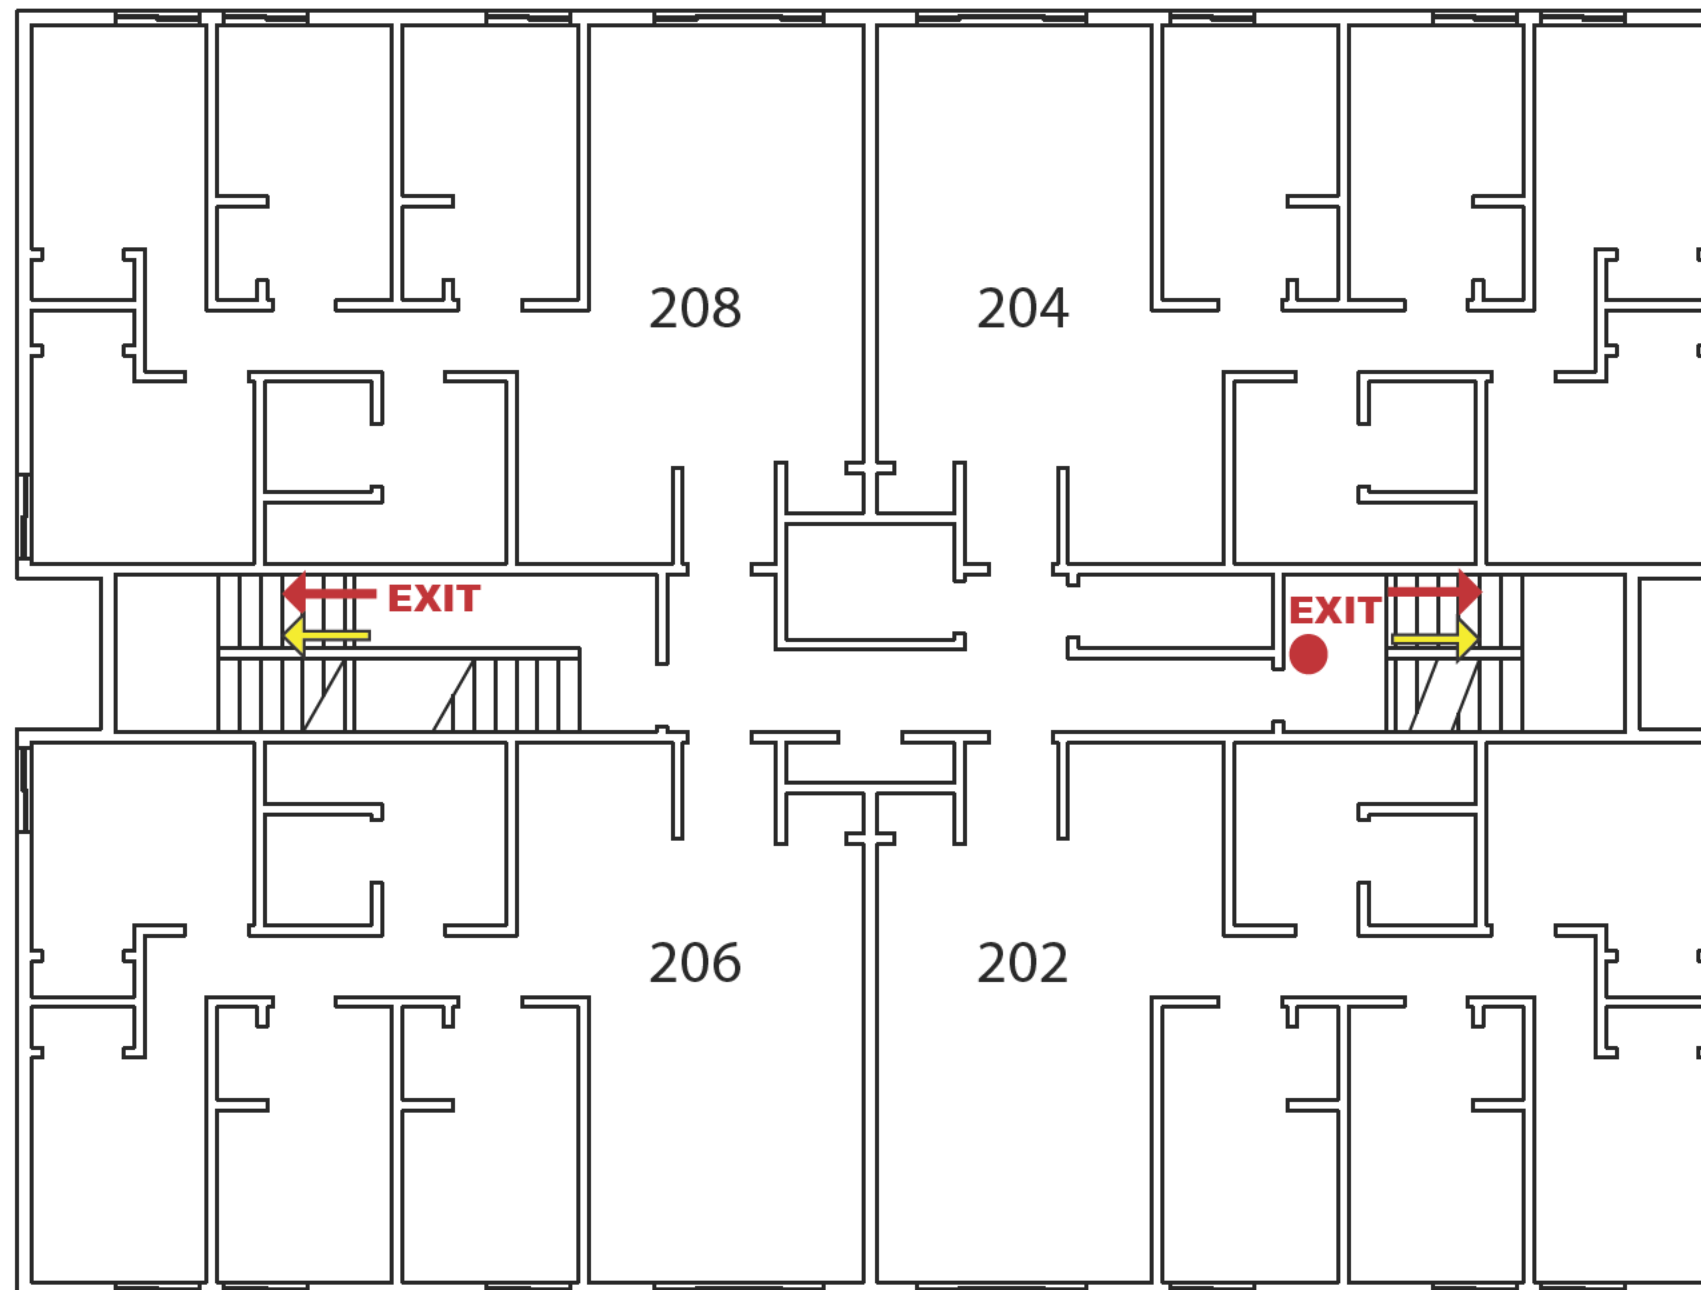

Emergency Evacuation Route Map

IN CASE OF FIRE:

Take closest stair down one level and exit the building.
Elevators will be out of service.

SEVERE WEATHER:

In case of Severe Weather go to designated areas.

KEY

You Are Here

← Fire Exit Route

← Severe Weather Shelter Route

● Fire Extinguisher

STATEVIEW SOUTH - 2nd Floor