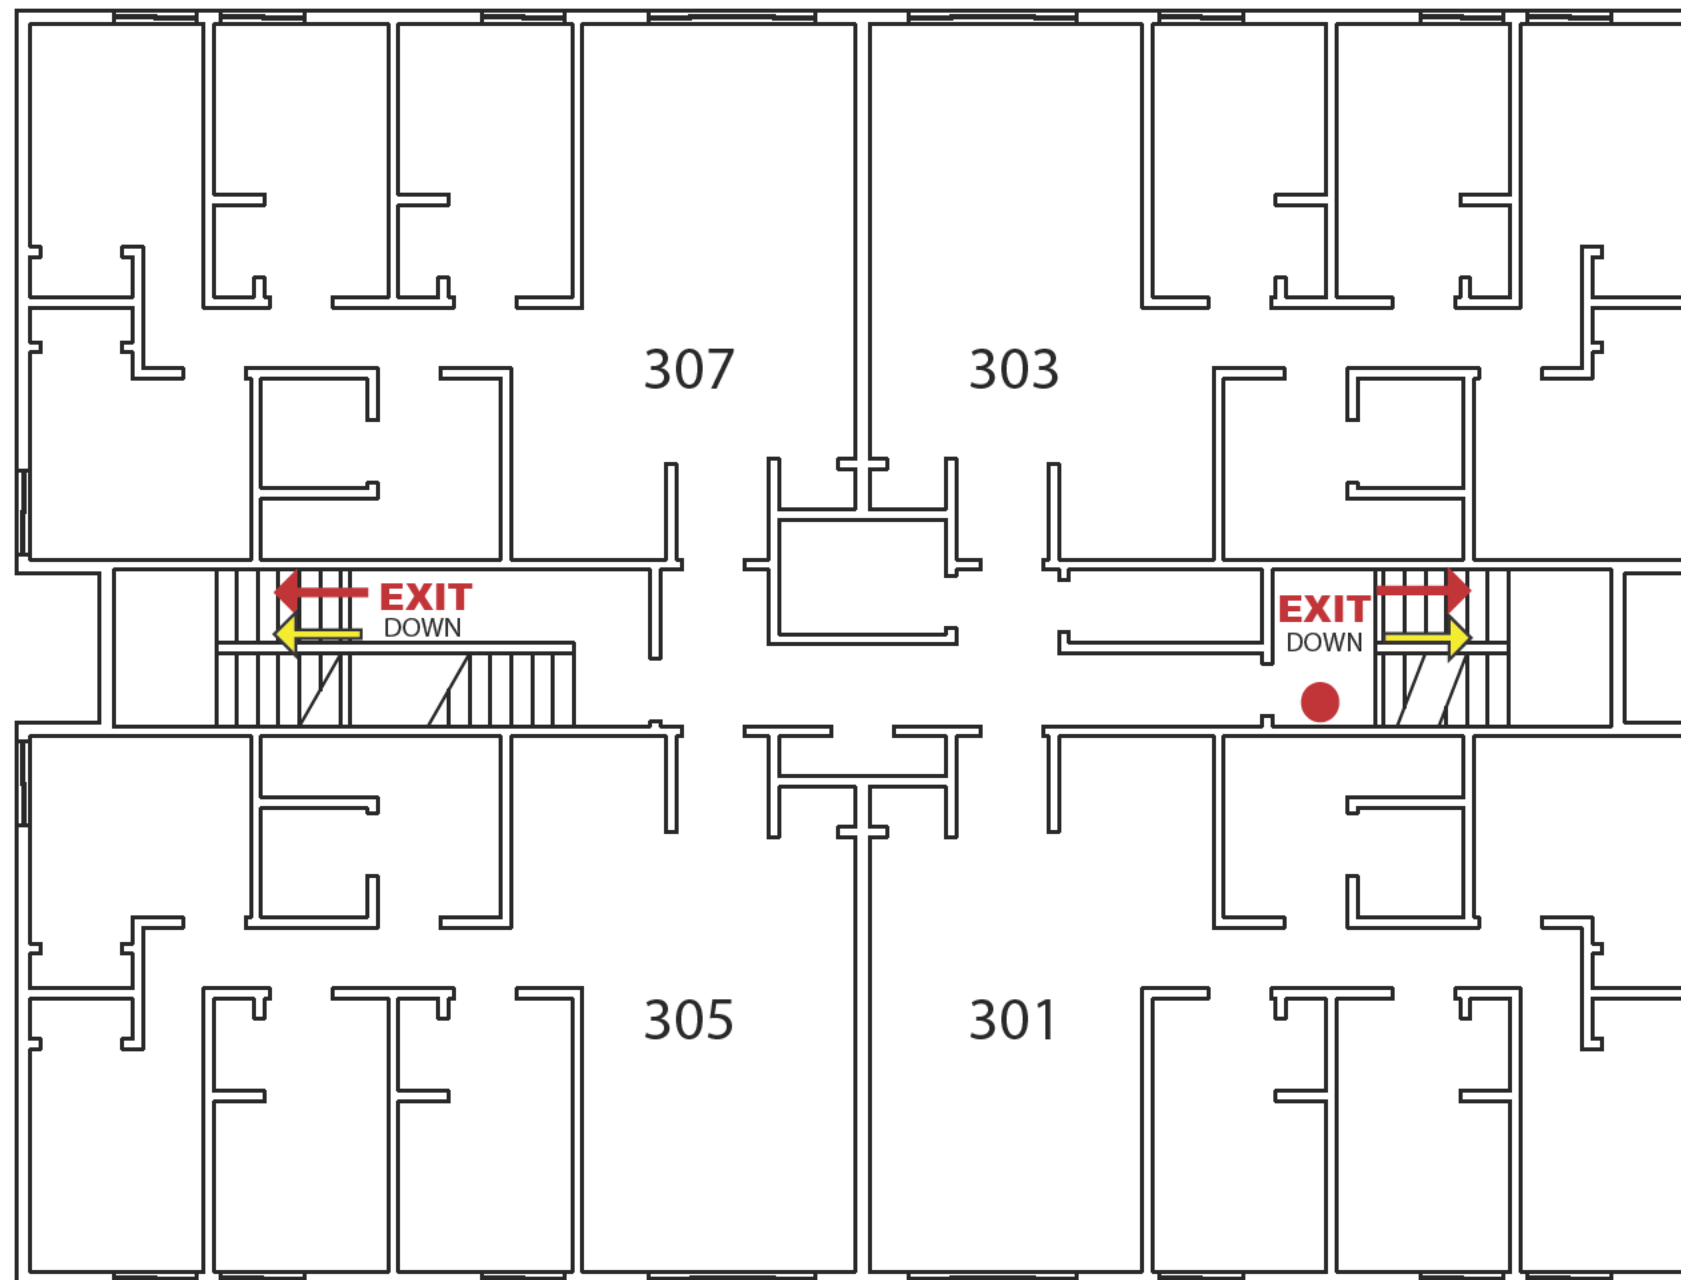

Emergency Evacuation Route Map

IN CASE OF FIRE:

Take closest stair down two levels and exit the building.
Elevators will be out of service.

SEVERE WEATHER:

In case of Severe Weather go to designated areas

KEY

You Are Here

← Fire Exit Route

← Severe Weather Shelter Route

● Fire Extinguisher

STATEVIEW NORTH - 3rd Floor