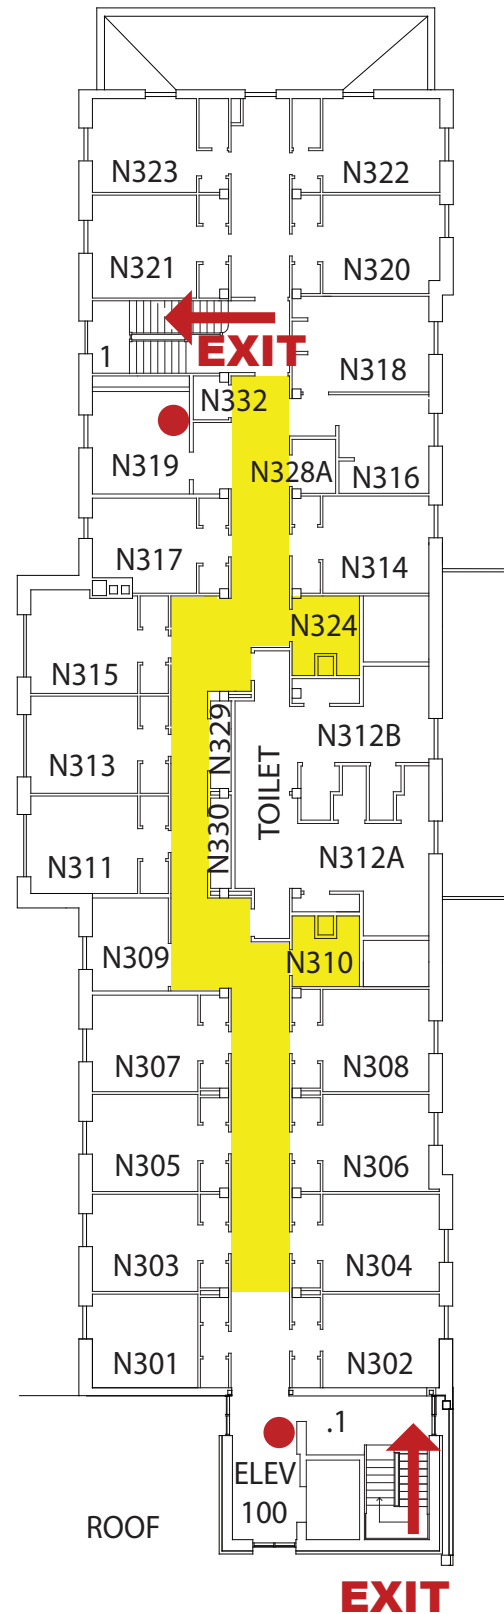

Emergency Evacuation Route Map

IN CASE OF FIRE:

Take closest stair down three levels and exit the building.
Elevators will be out of service.

SEVERE WEATHER:

In case of Severe Weather go to designated areas.

KEY

You Are Here

← Fire Exit Route

■ Severe Weather Shelter

● Fire Extinguisher

NORTH SHOEMAKER- 3rd Floor