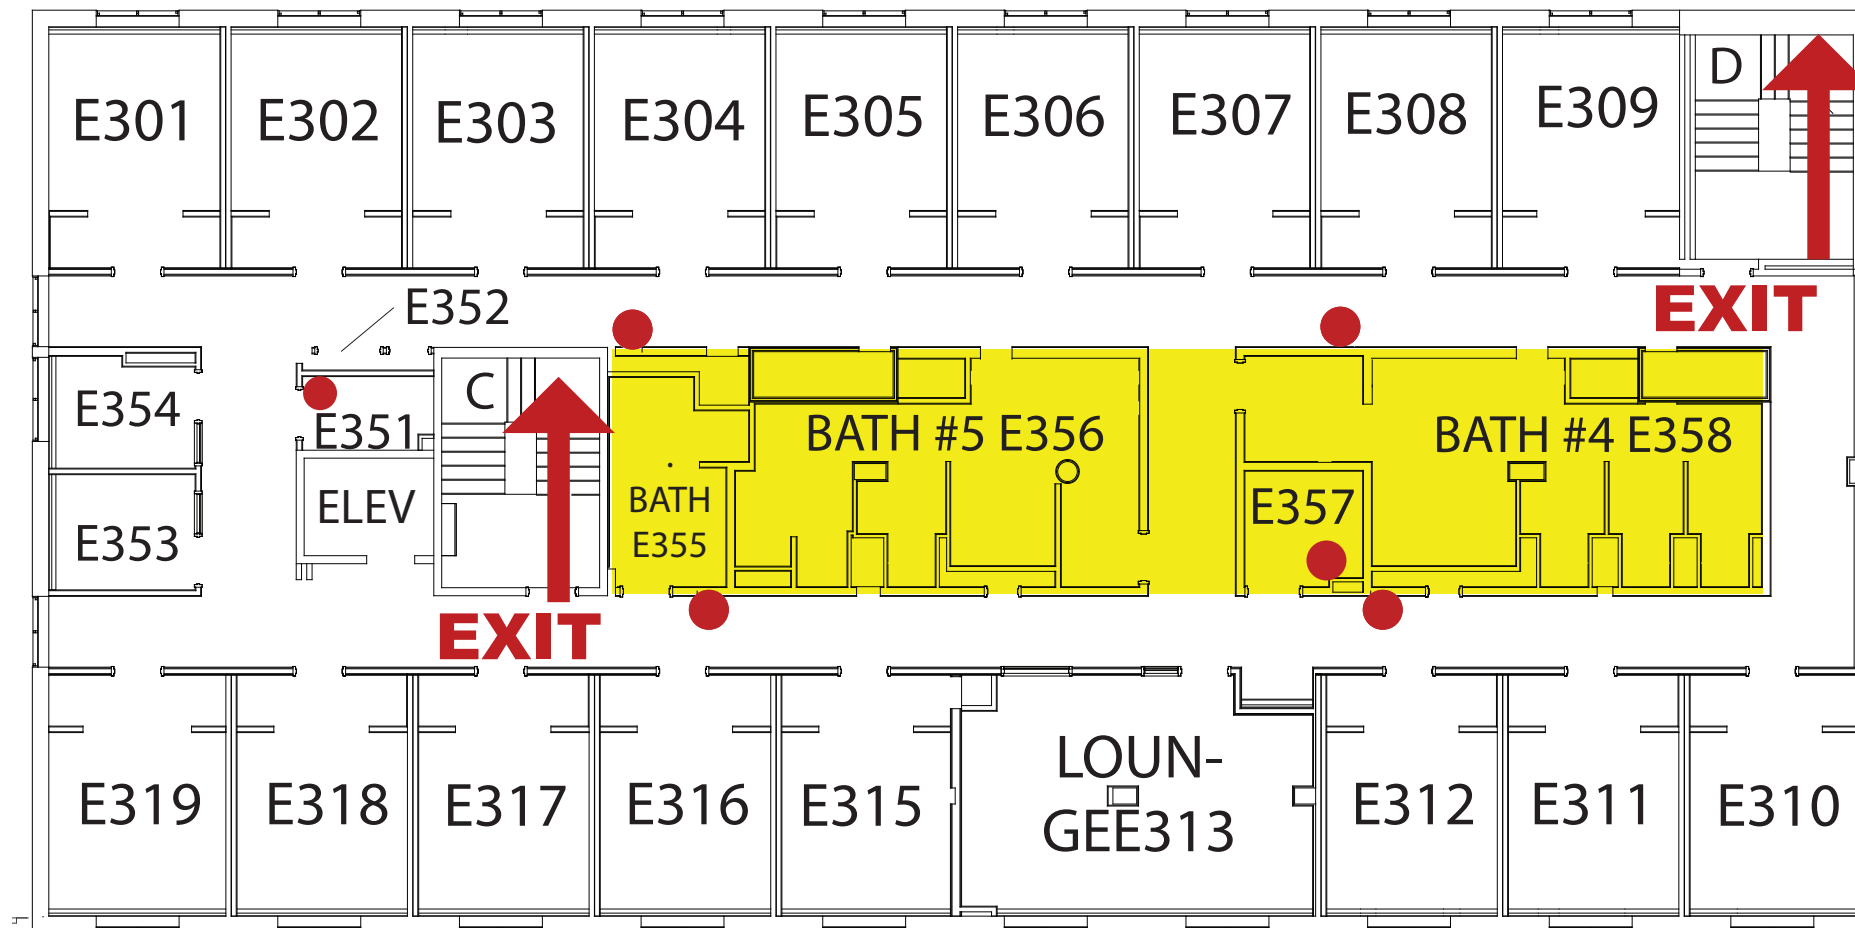

Emergency Evacuation Route Map

IN CASE OF FIRE:

Take closest stair down two levels and exit the building.
Elevators will be out of service.

SEVERE WEATHER:

In case of Severe Weather go to designated areas.

KEY

- You Are Here
- Fire Exit Route
- Severe Weather Shelter
- Fire Extinguisher

EAST SHOEMAKER HALL - 3rd Floor