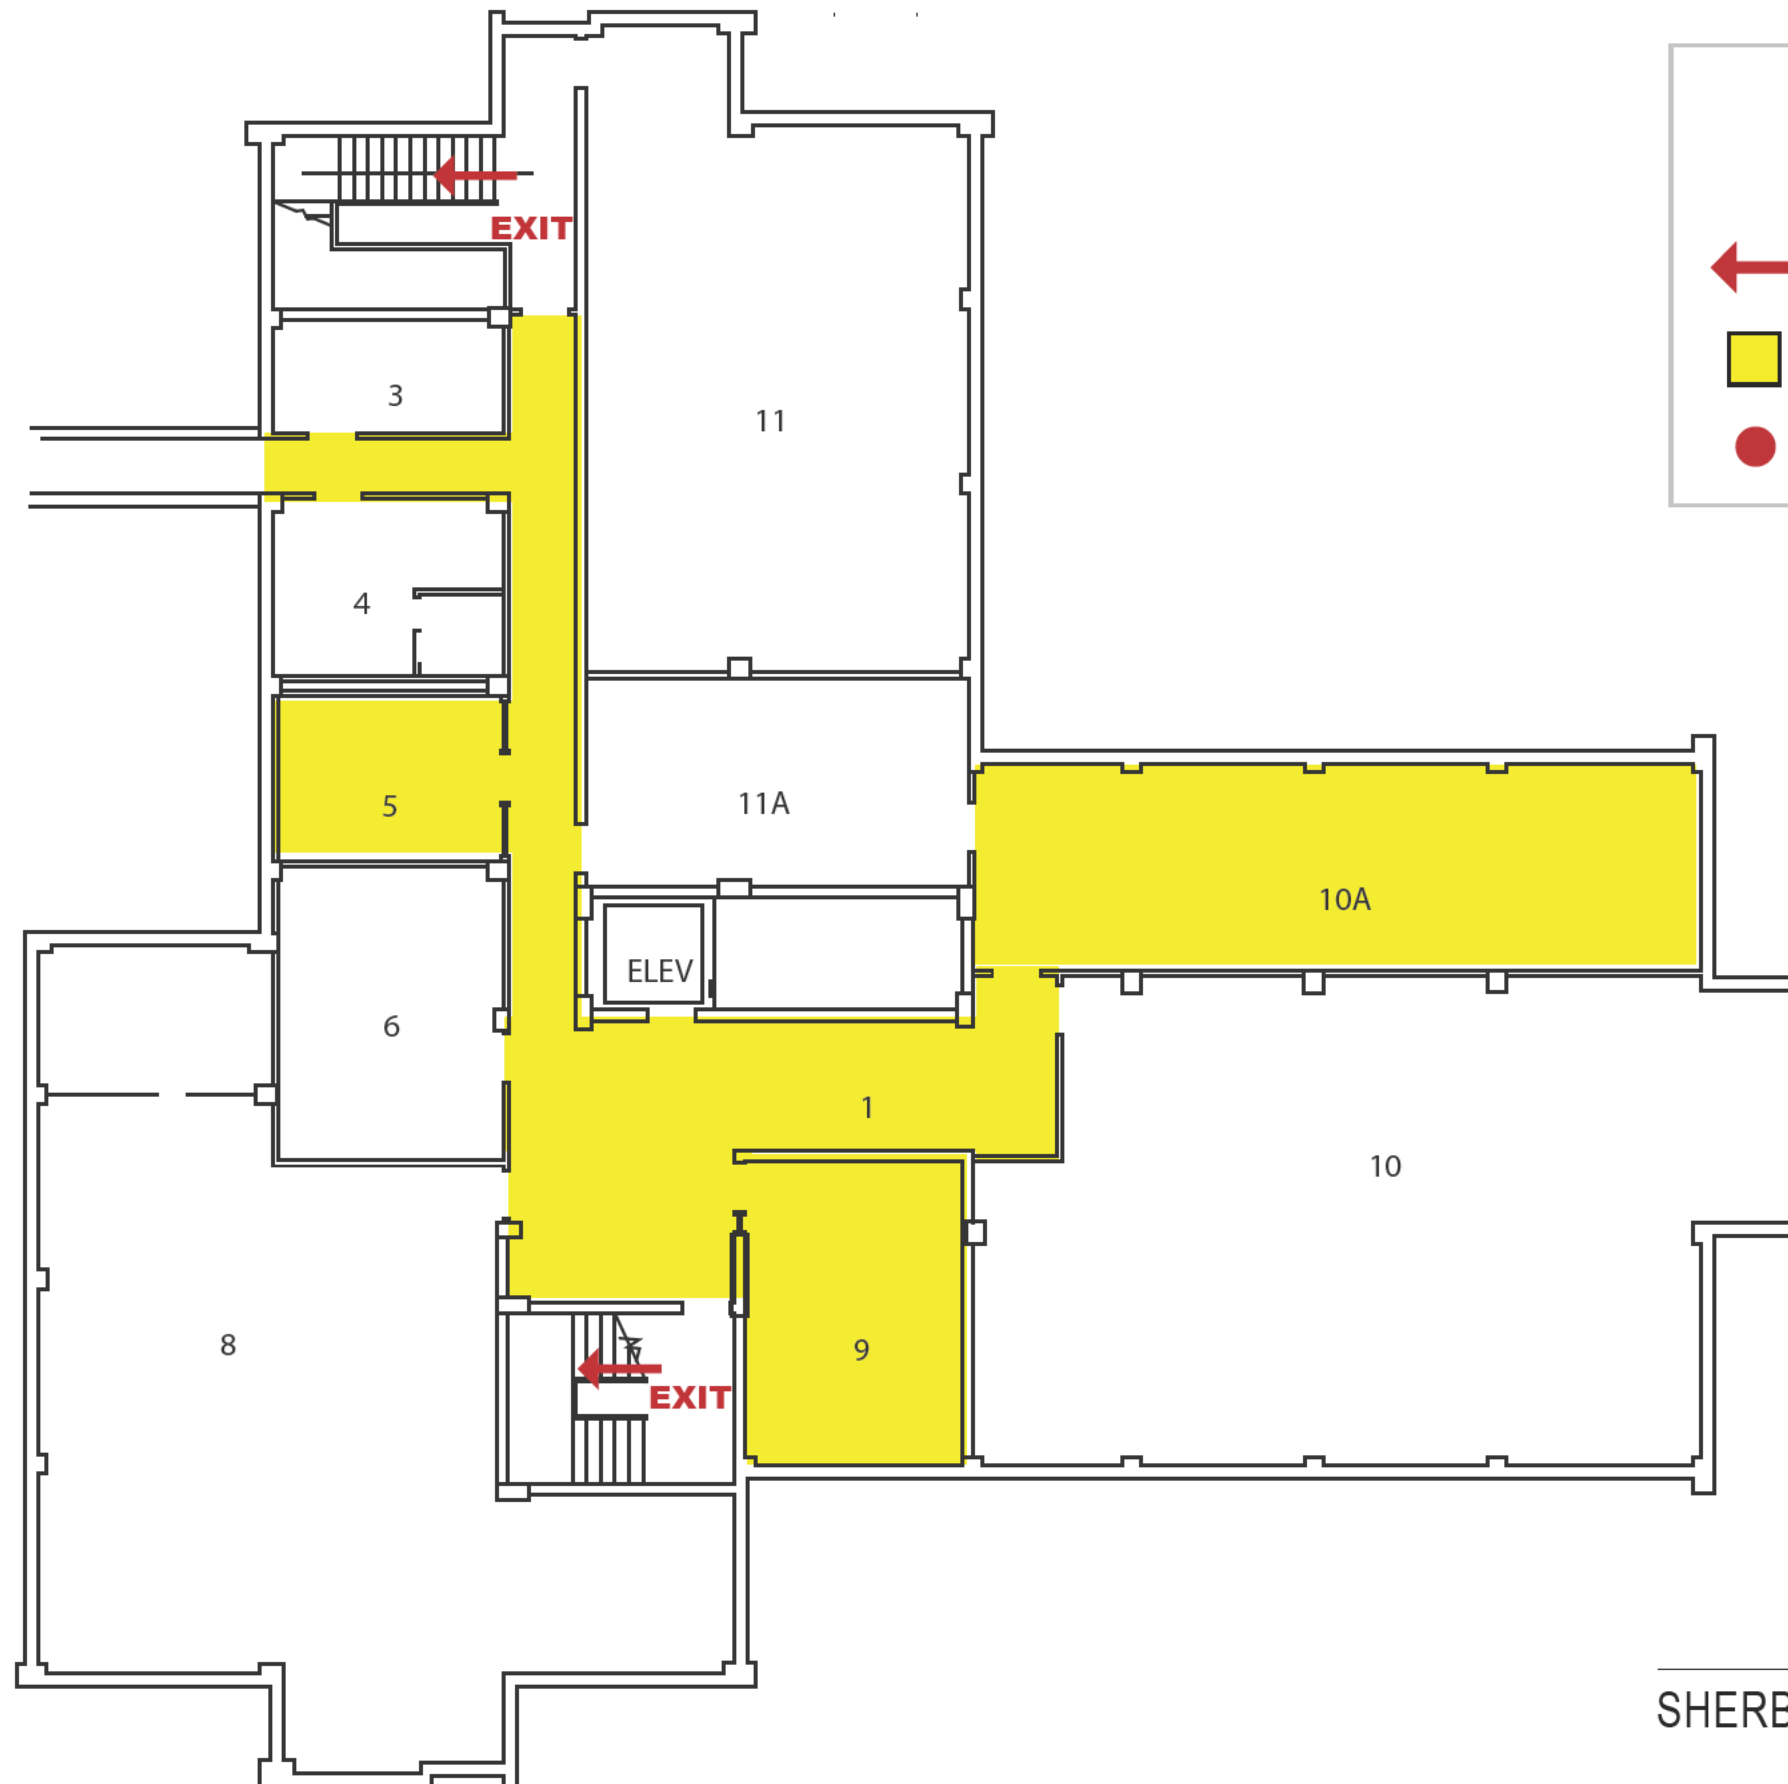

Emergency Evacuation Route Map

IN CASE OF FIRE:

Proceed to closest exit door and exit the building.
Elevators will be out of service.

SEVERE WEATHER:

In case of Severe Weather proceed to designated areas.

KEY

- You Are Here
- Fire Exit Route
- Severe Weather Shelter
- Fire Extinguisher

SHERBURNE - Lower Level