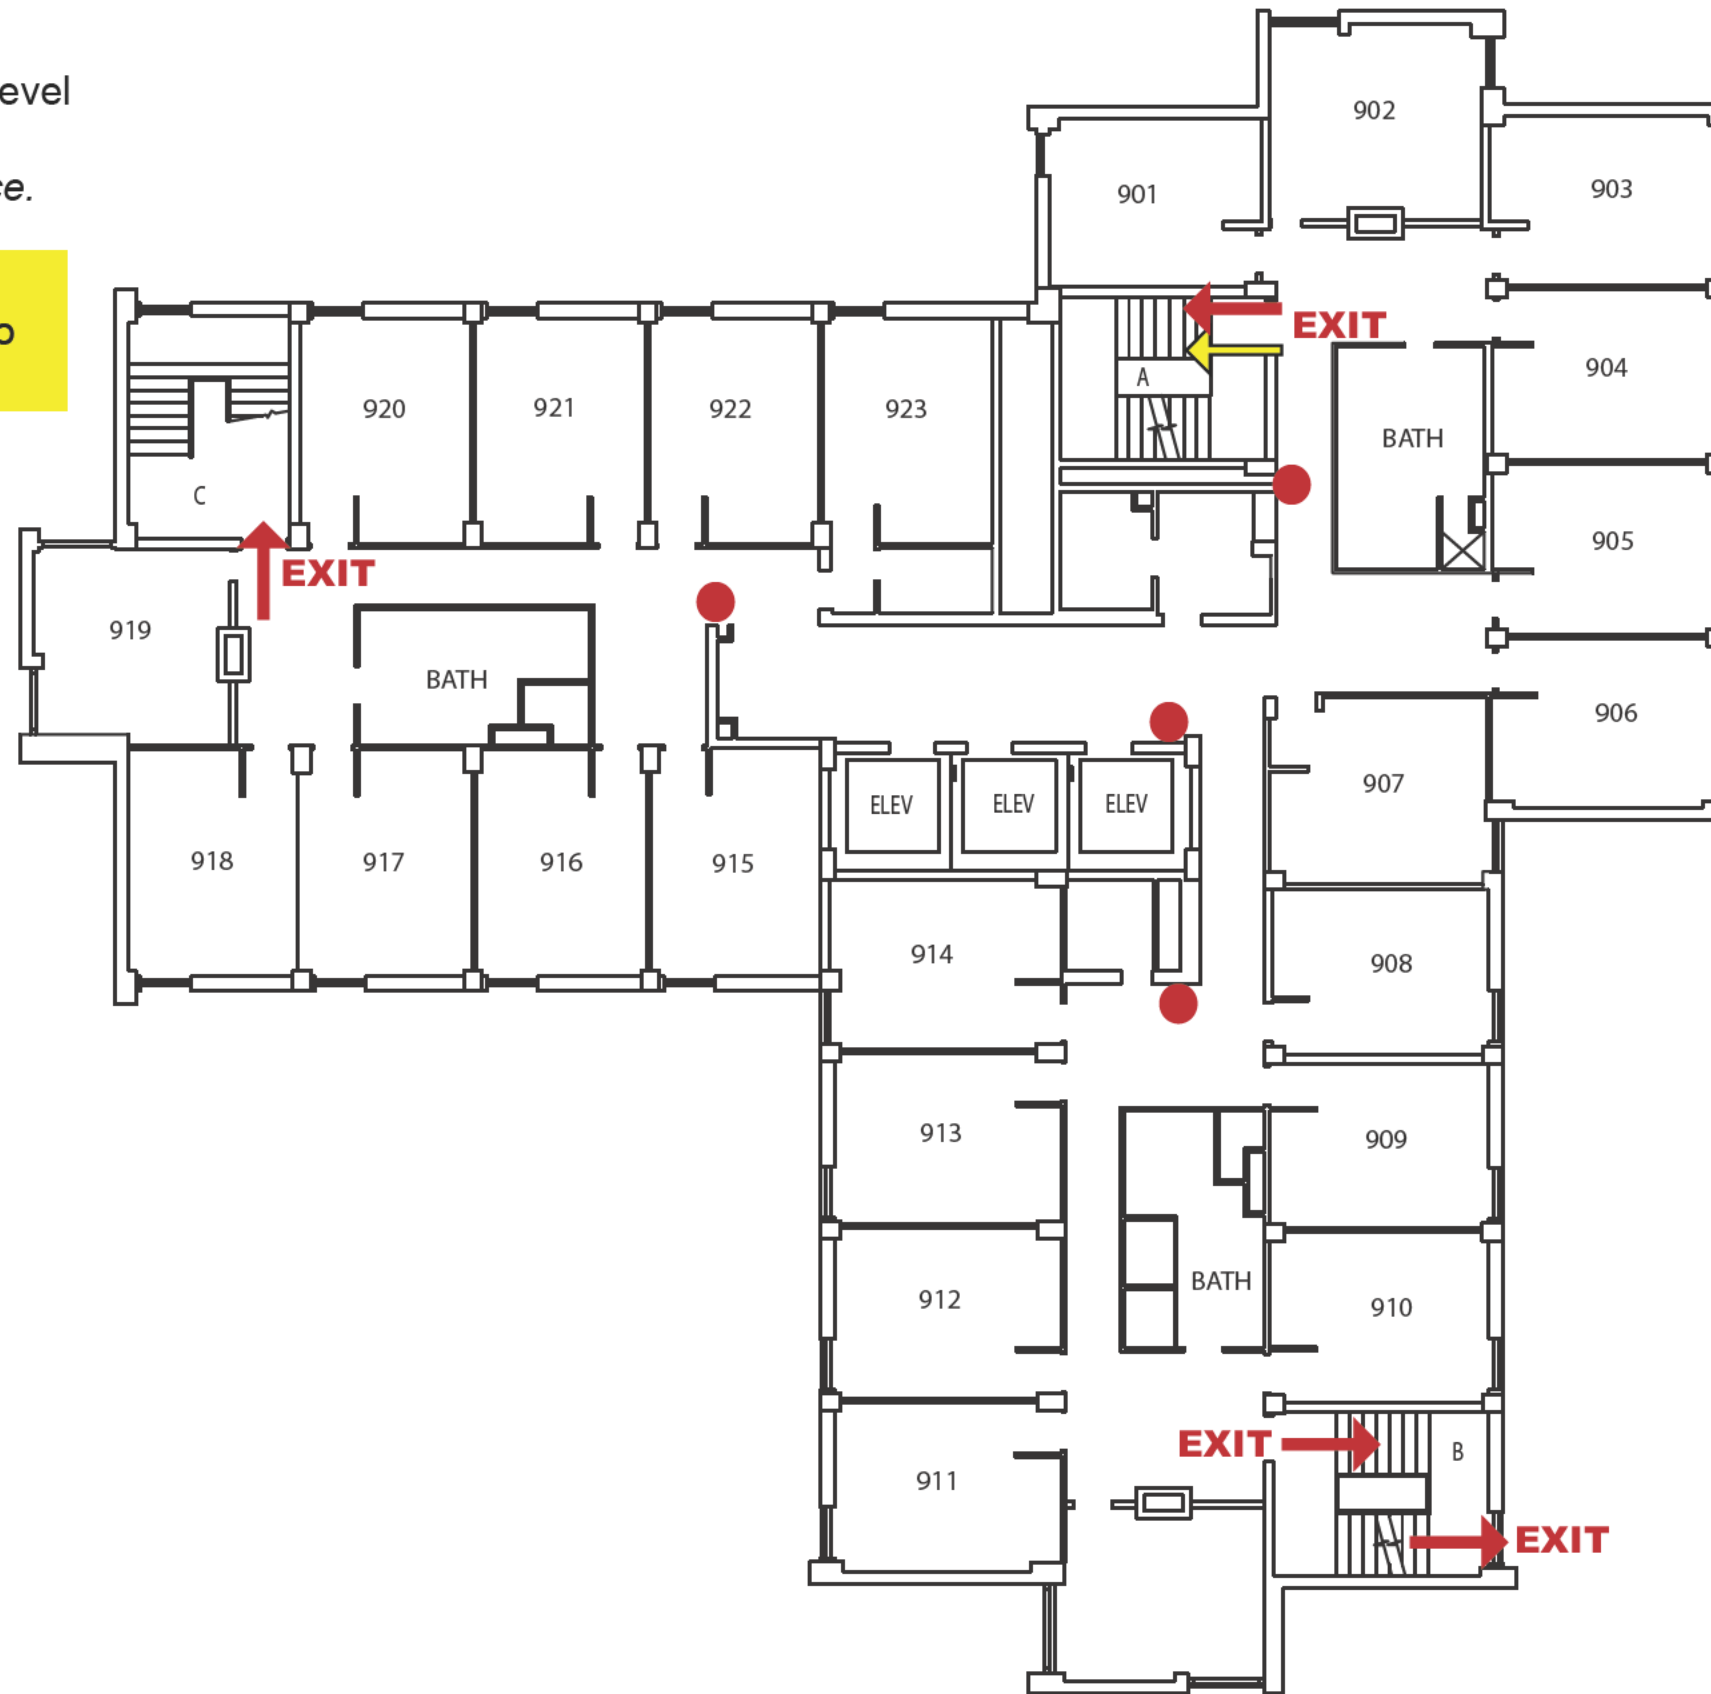

Emergency Evacuation Route Map

IN CASE OF FIRE:

Take closest stair down one level and exit the building.
Elevators will be out of service.

SEVERE WEATHER:

In case of Severe Weather go to designated areas.

KEY

- You Are Here
- ← Fire Exit Route
- ← Severe Weather Shelter Route
- Fire Extinguisher