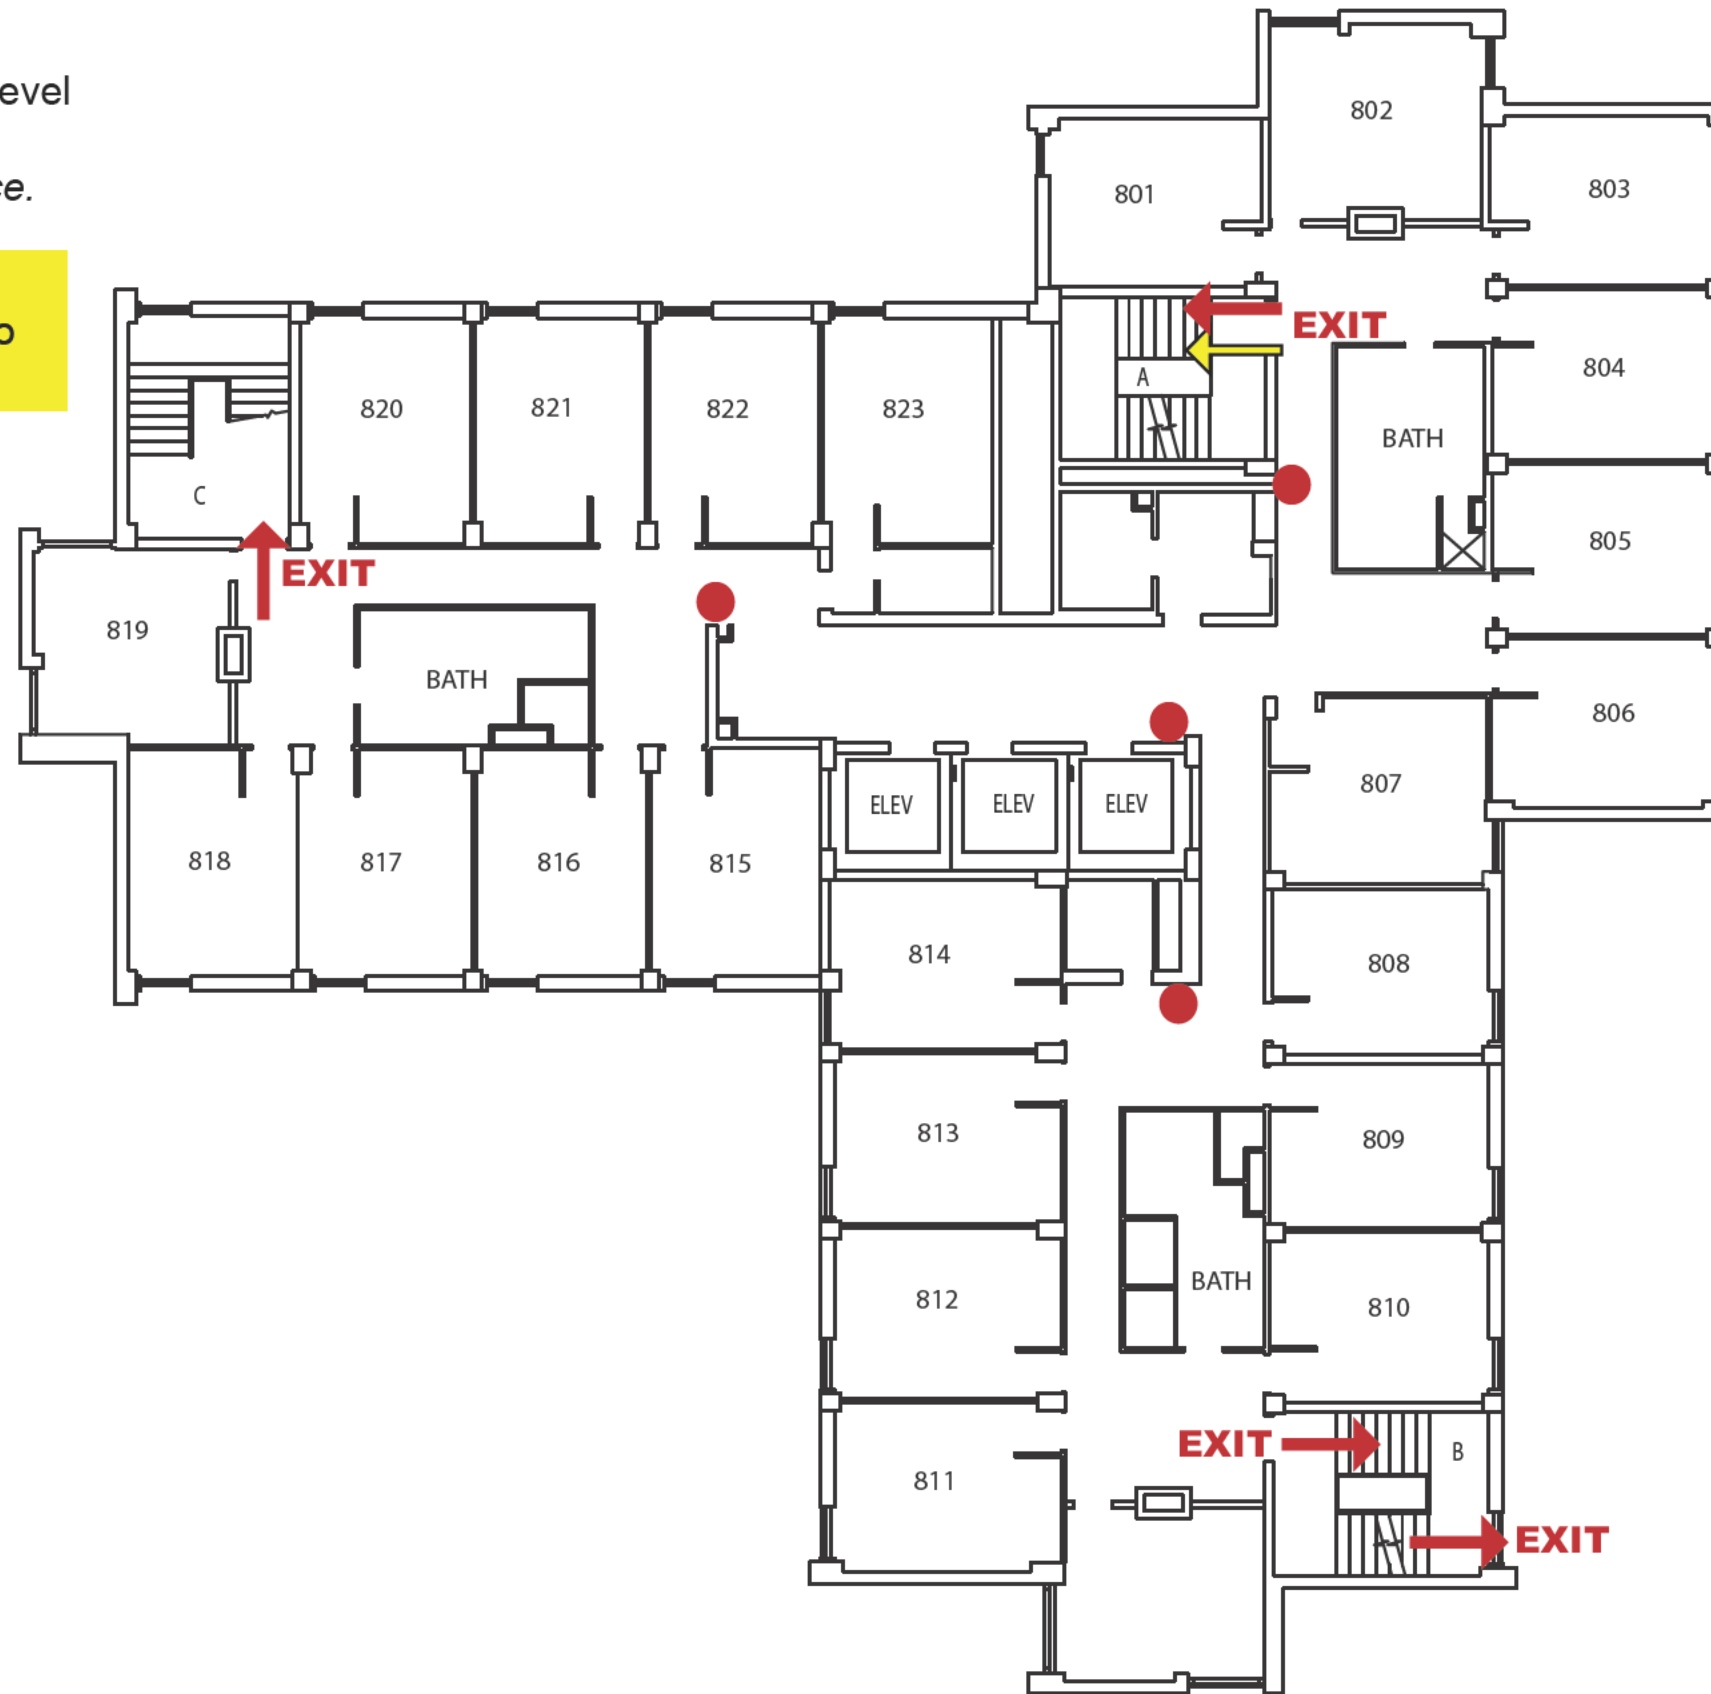

Emergency Evacuation Route Map

IN CASE OF FIRE:

Take closest stair down one level and exit the building.
Elevators will be out of service.

SEVERE WEATHER:

In case of Severe Weather go to designated areas.

KEY

- You Are Here
- ← Fire Exit Route
- ← Severe Weather Shelter Route
- Fire Extinguisher

SHERBURNE HALL - 8th Floor