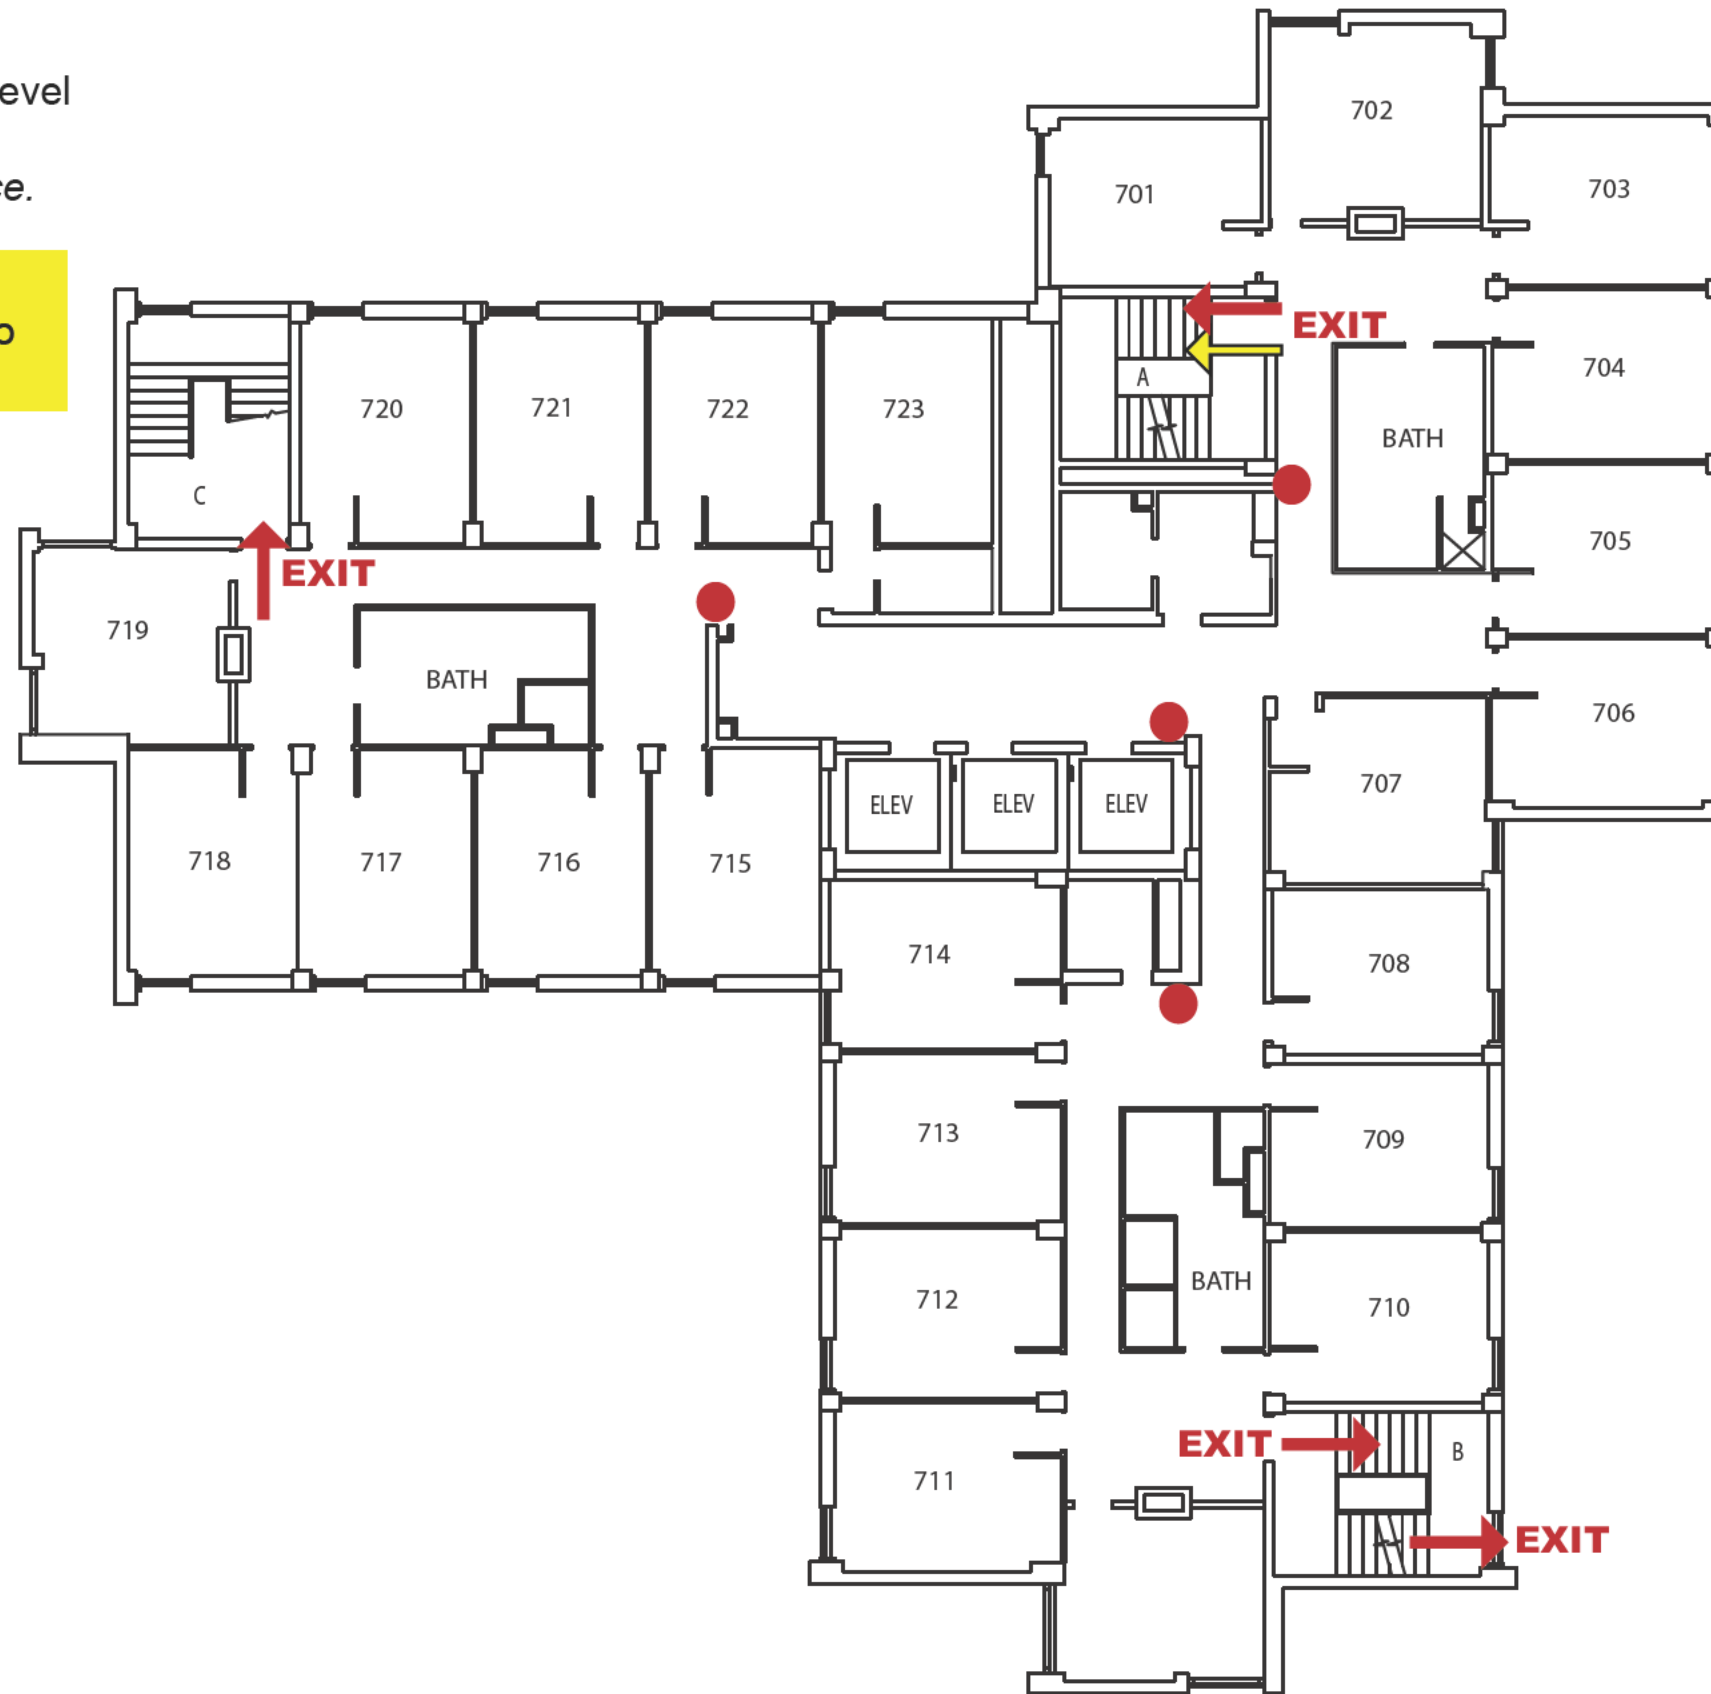

# Emergency Evacuation Route Map

## IN CASE OF FIRE:

Take closest stair down one level and exit the building.  
*Elevators will be out of service.*

## SEVERE WEATHER:

In case of Severe Weather go to designated areas.