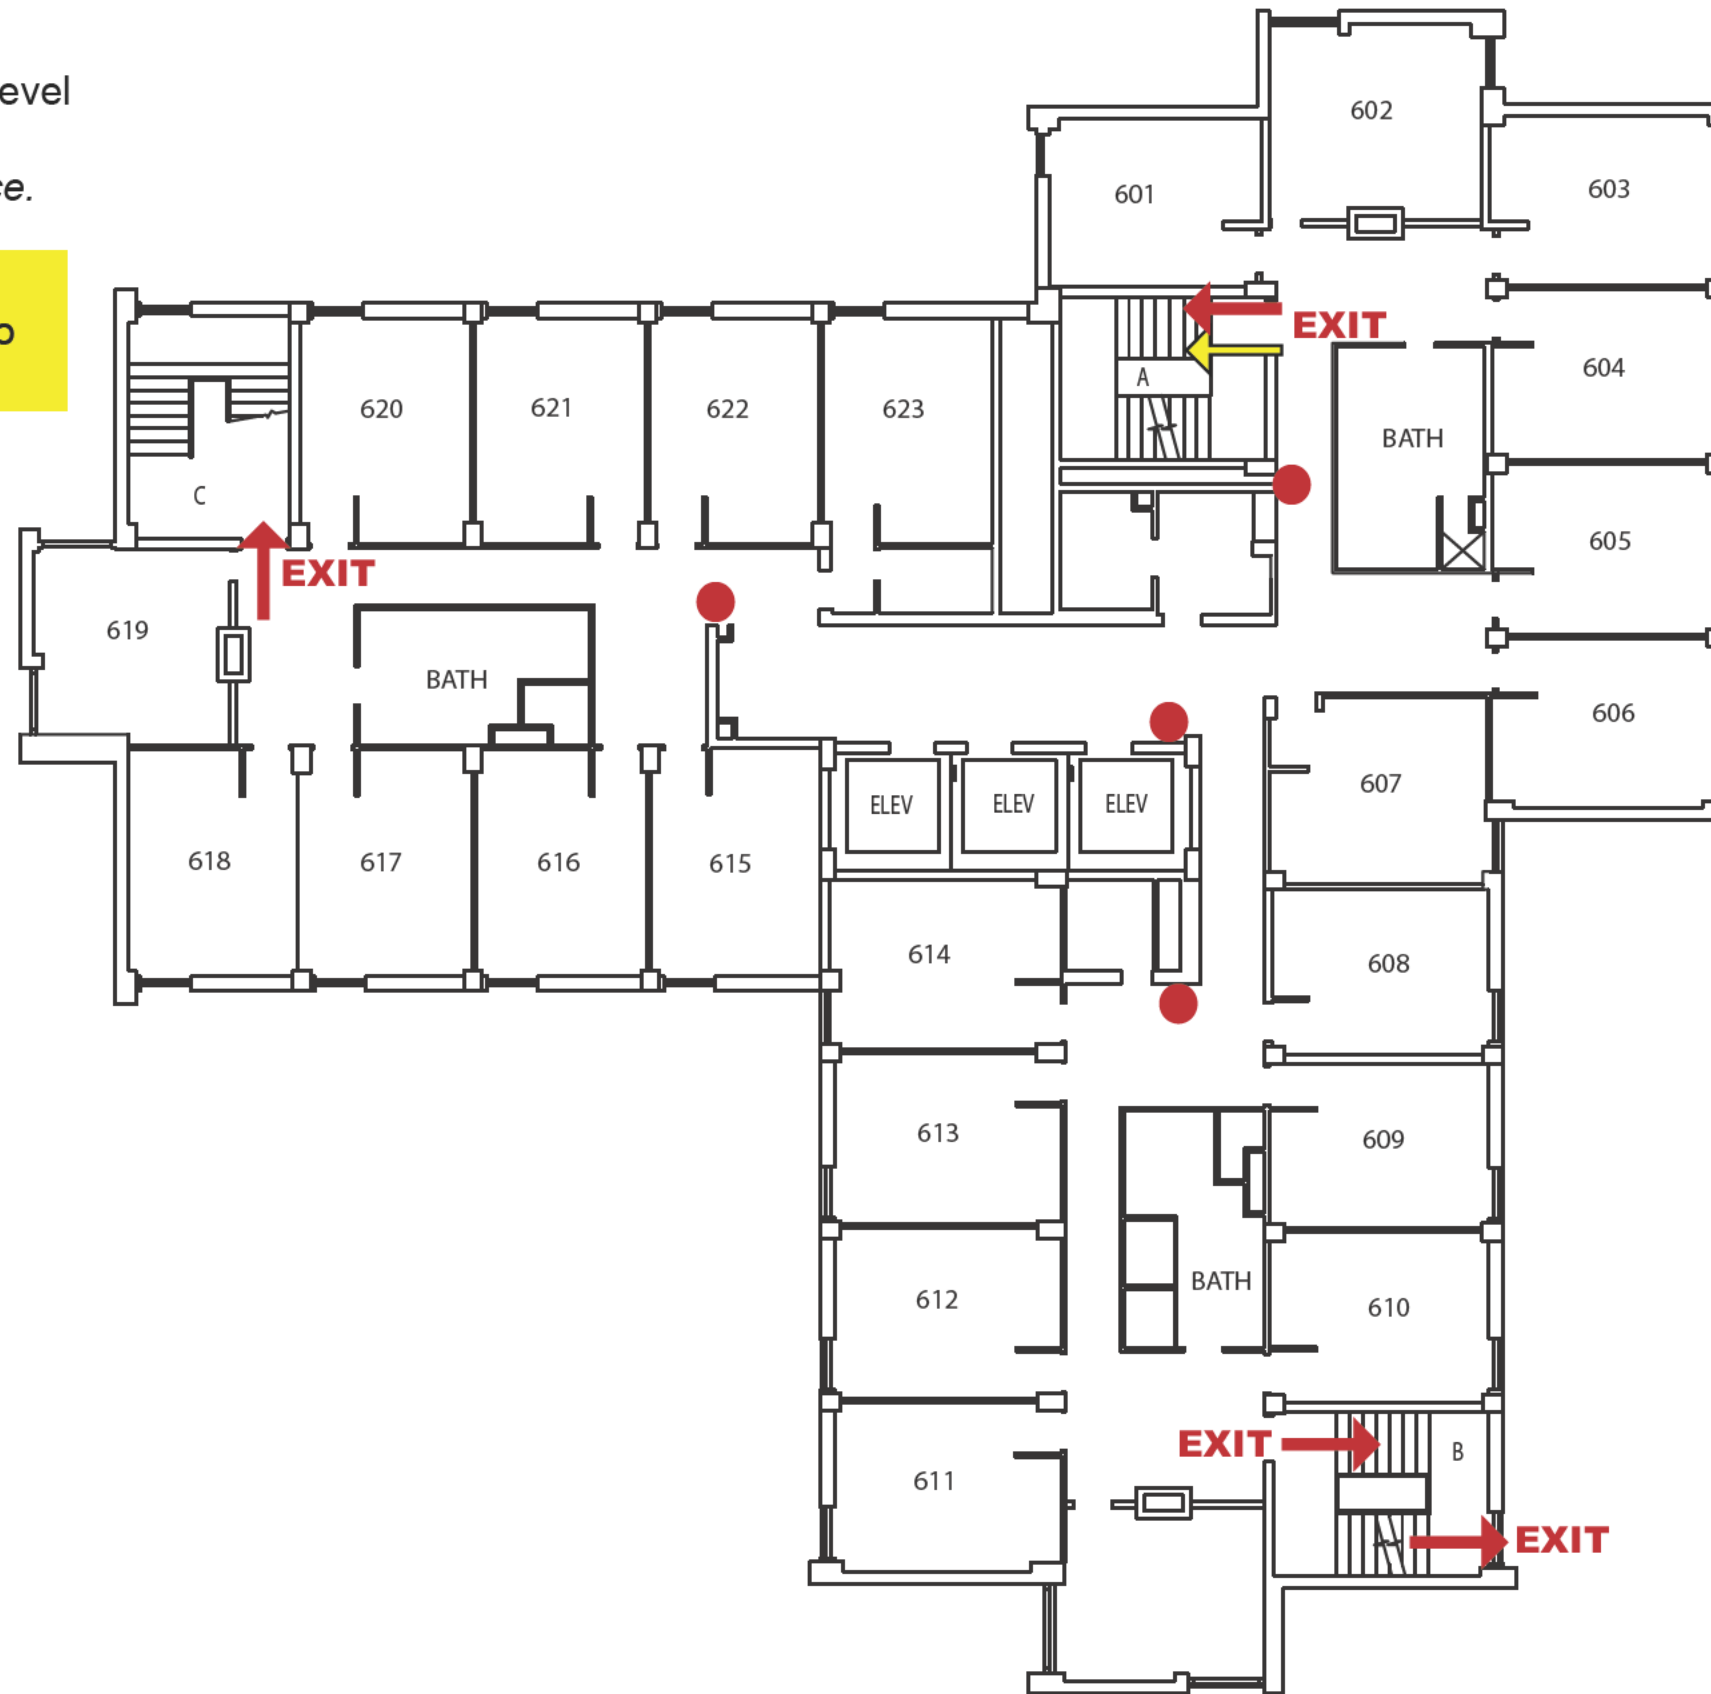

# Emergency Evacuation Route Map

## IN CASE OF FIRE:

Take closest stair down one level and exit the building.  
*Elevators will be out of service.*

## SEVERE WEATHER:

In case of Severe Weather go to designated areas.