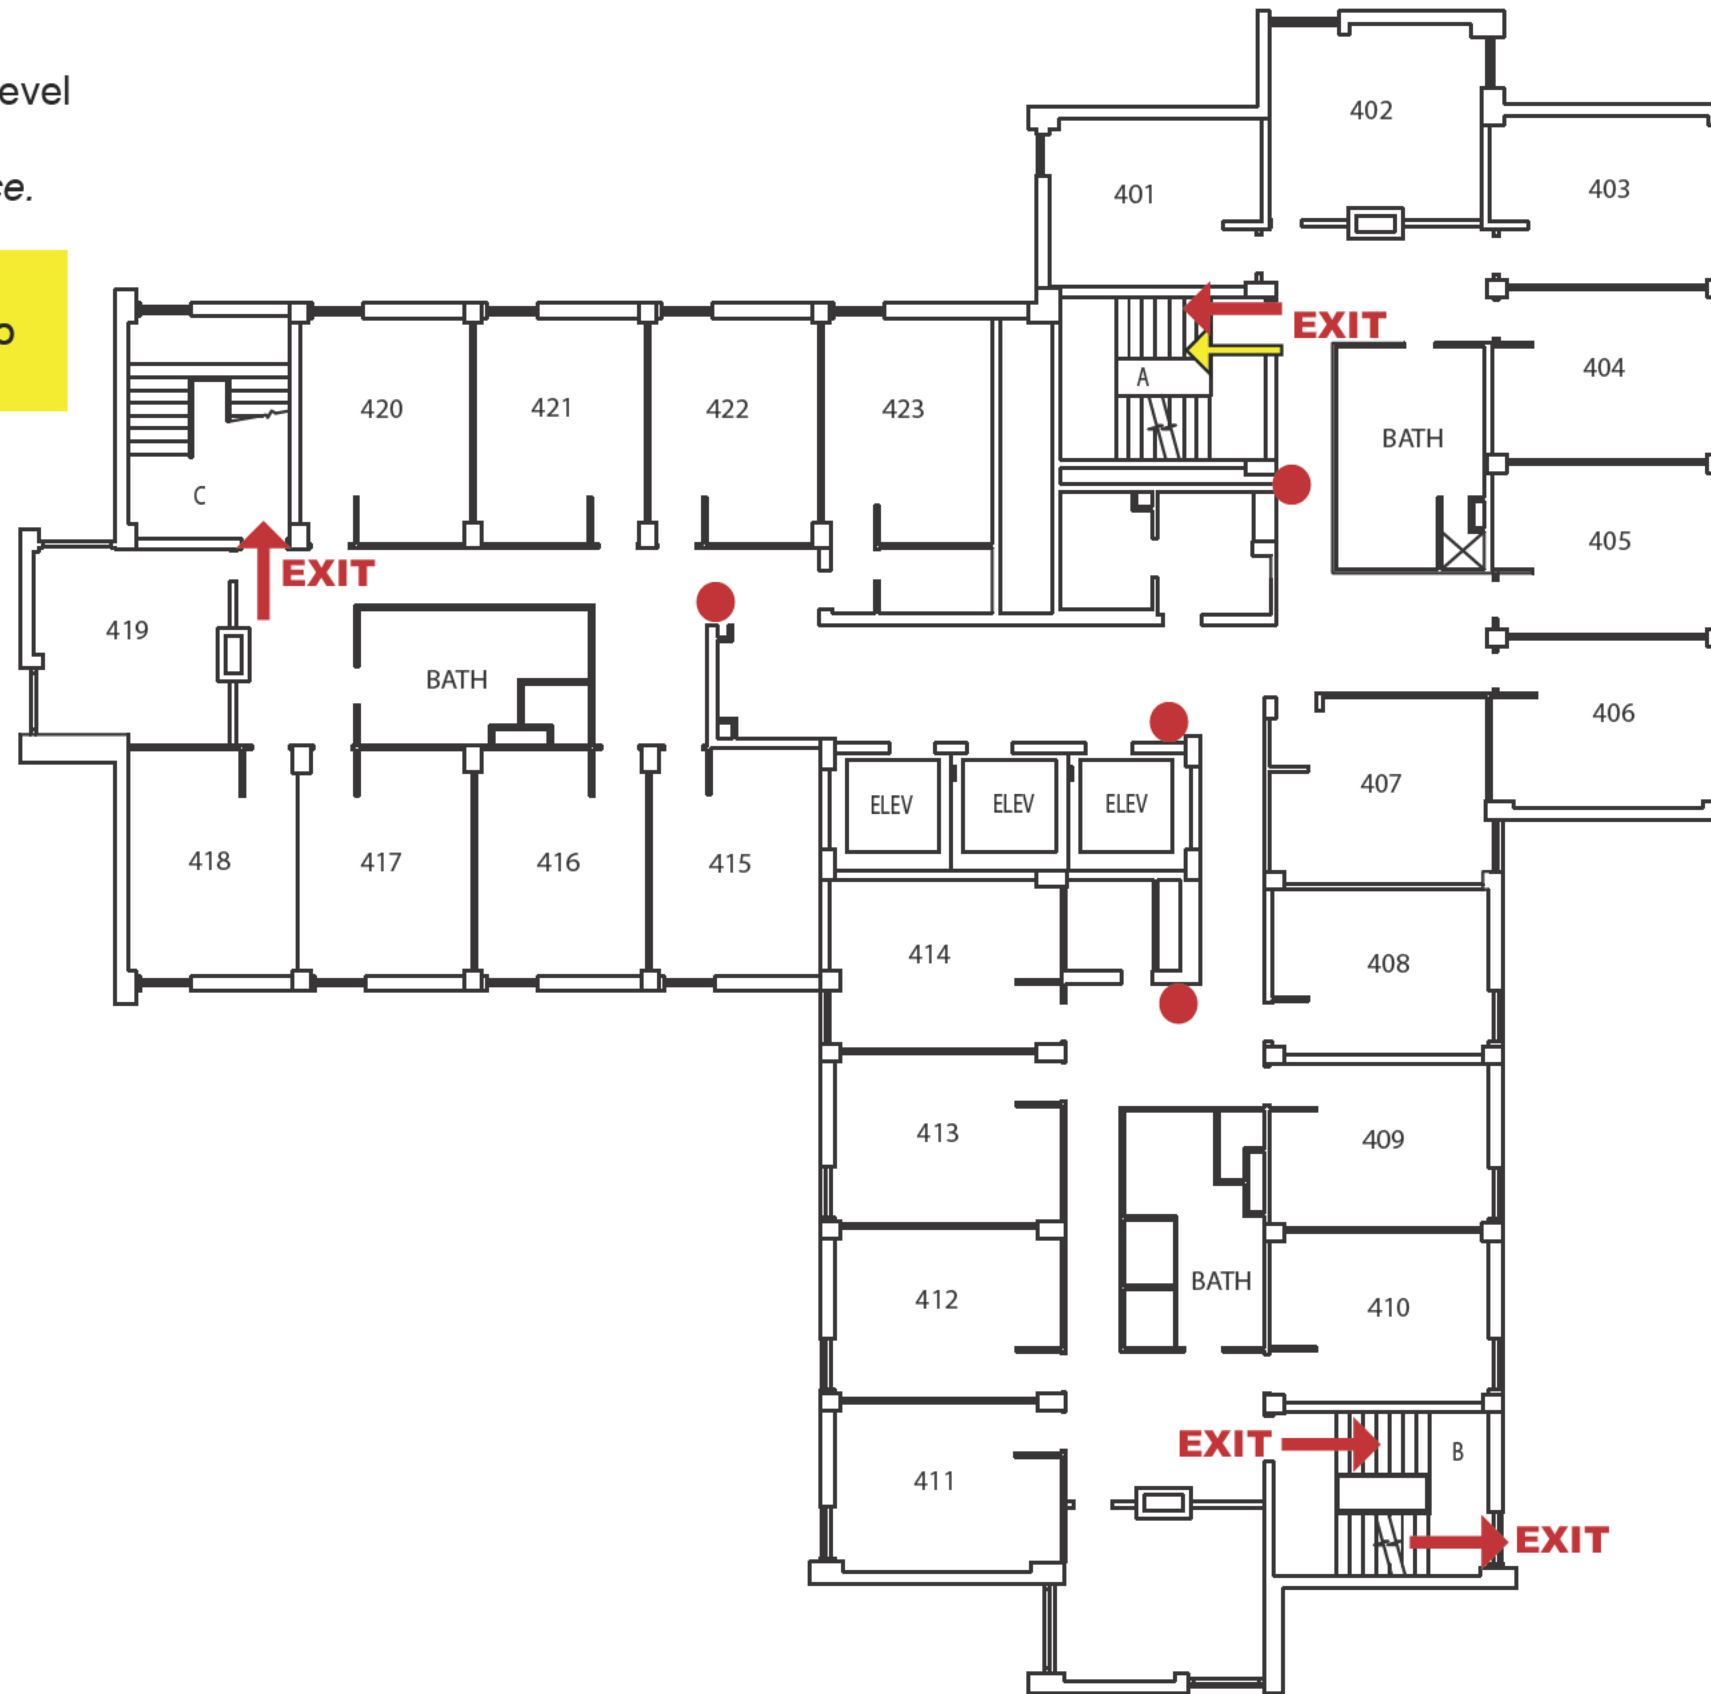

# Emergency Evacuation Route Map

## IN CASE OF FIRE:

Take closest stair down one level and exit the building.  
*Elevators will be out of service.*

## SEVERE WEATHER:

In case of Severe Weather go to designated areas.