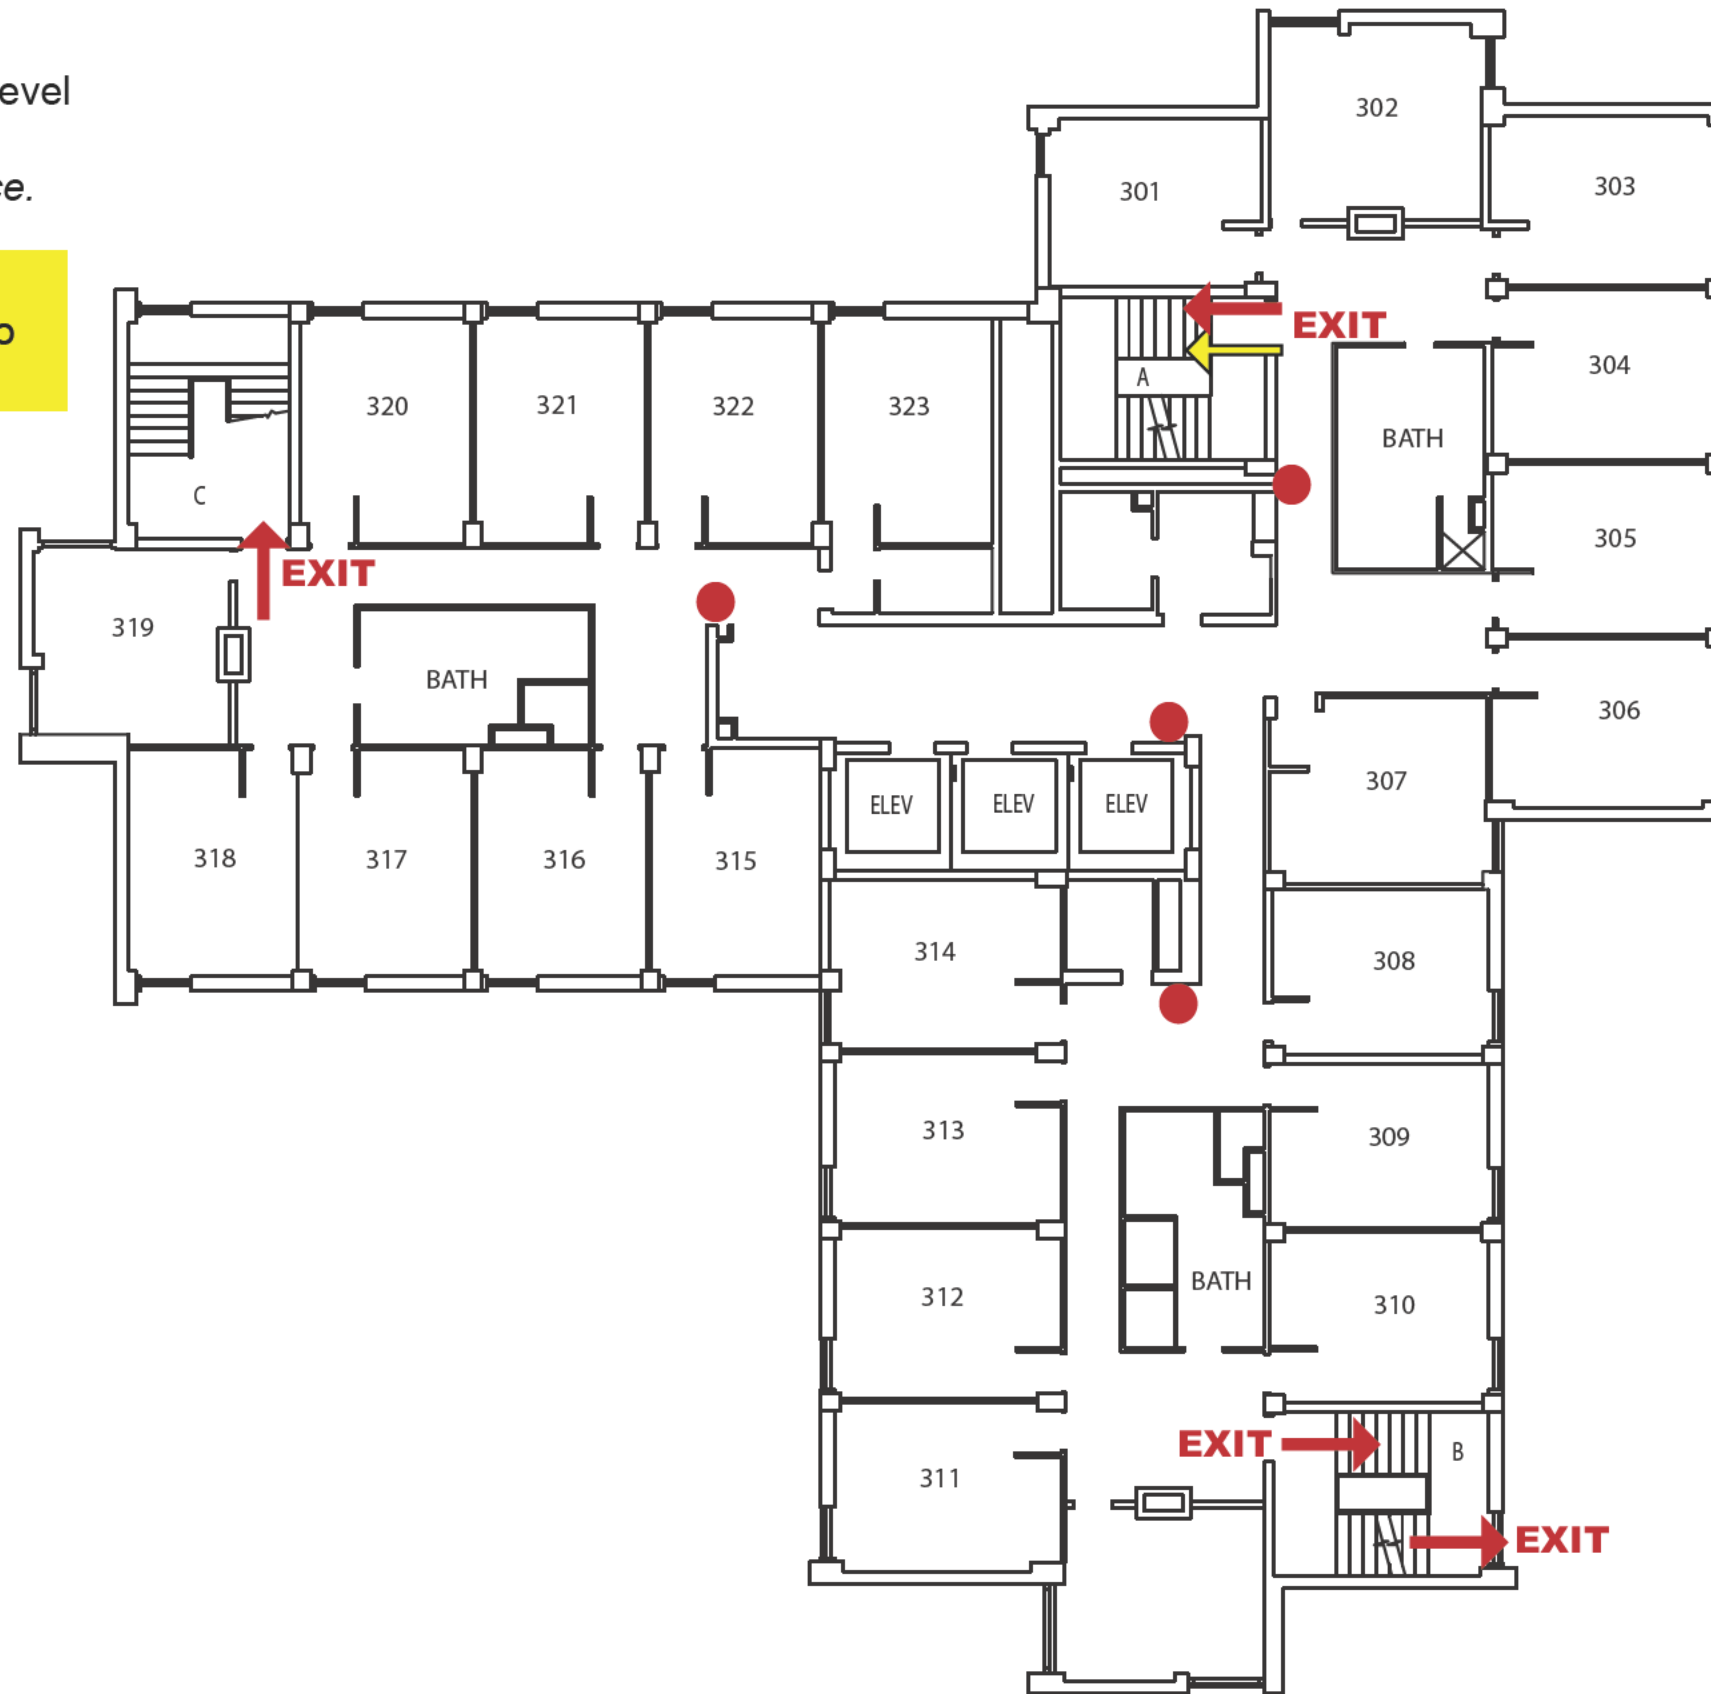

Emergency Evacuation Route Map

IN CASE OF FIRE:

Take closest stair down one level and exit the building.
Elevators will be out of service.

SEVERE WEATHER:

In case of Severe Weather go to designated areas.

KEY

You Are Here

← Fire Exit Route

← Severe Weather Shelter Route

● Fire Extinguisher

SHERBURNE HALL - 3rd Floor