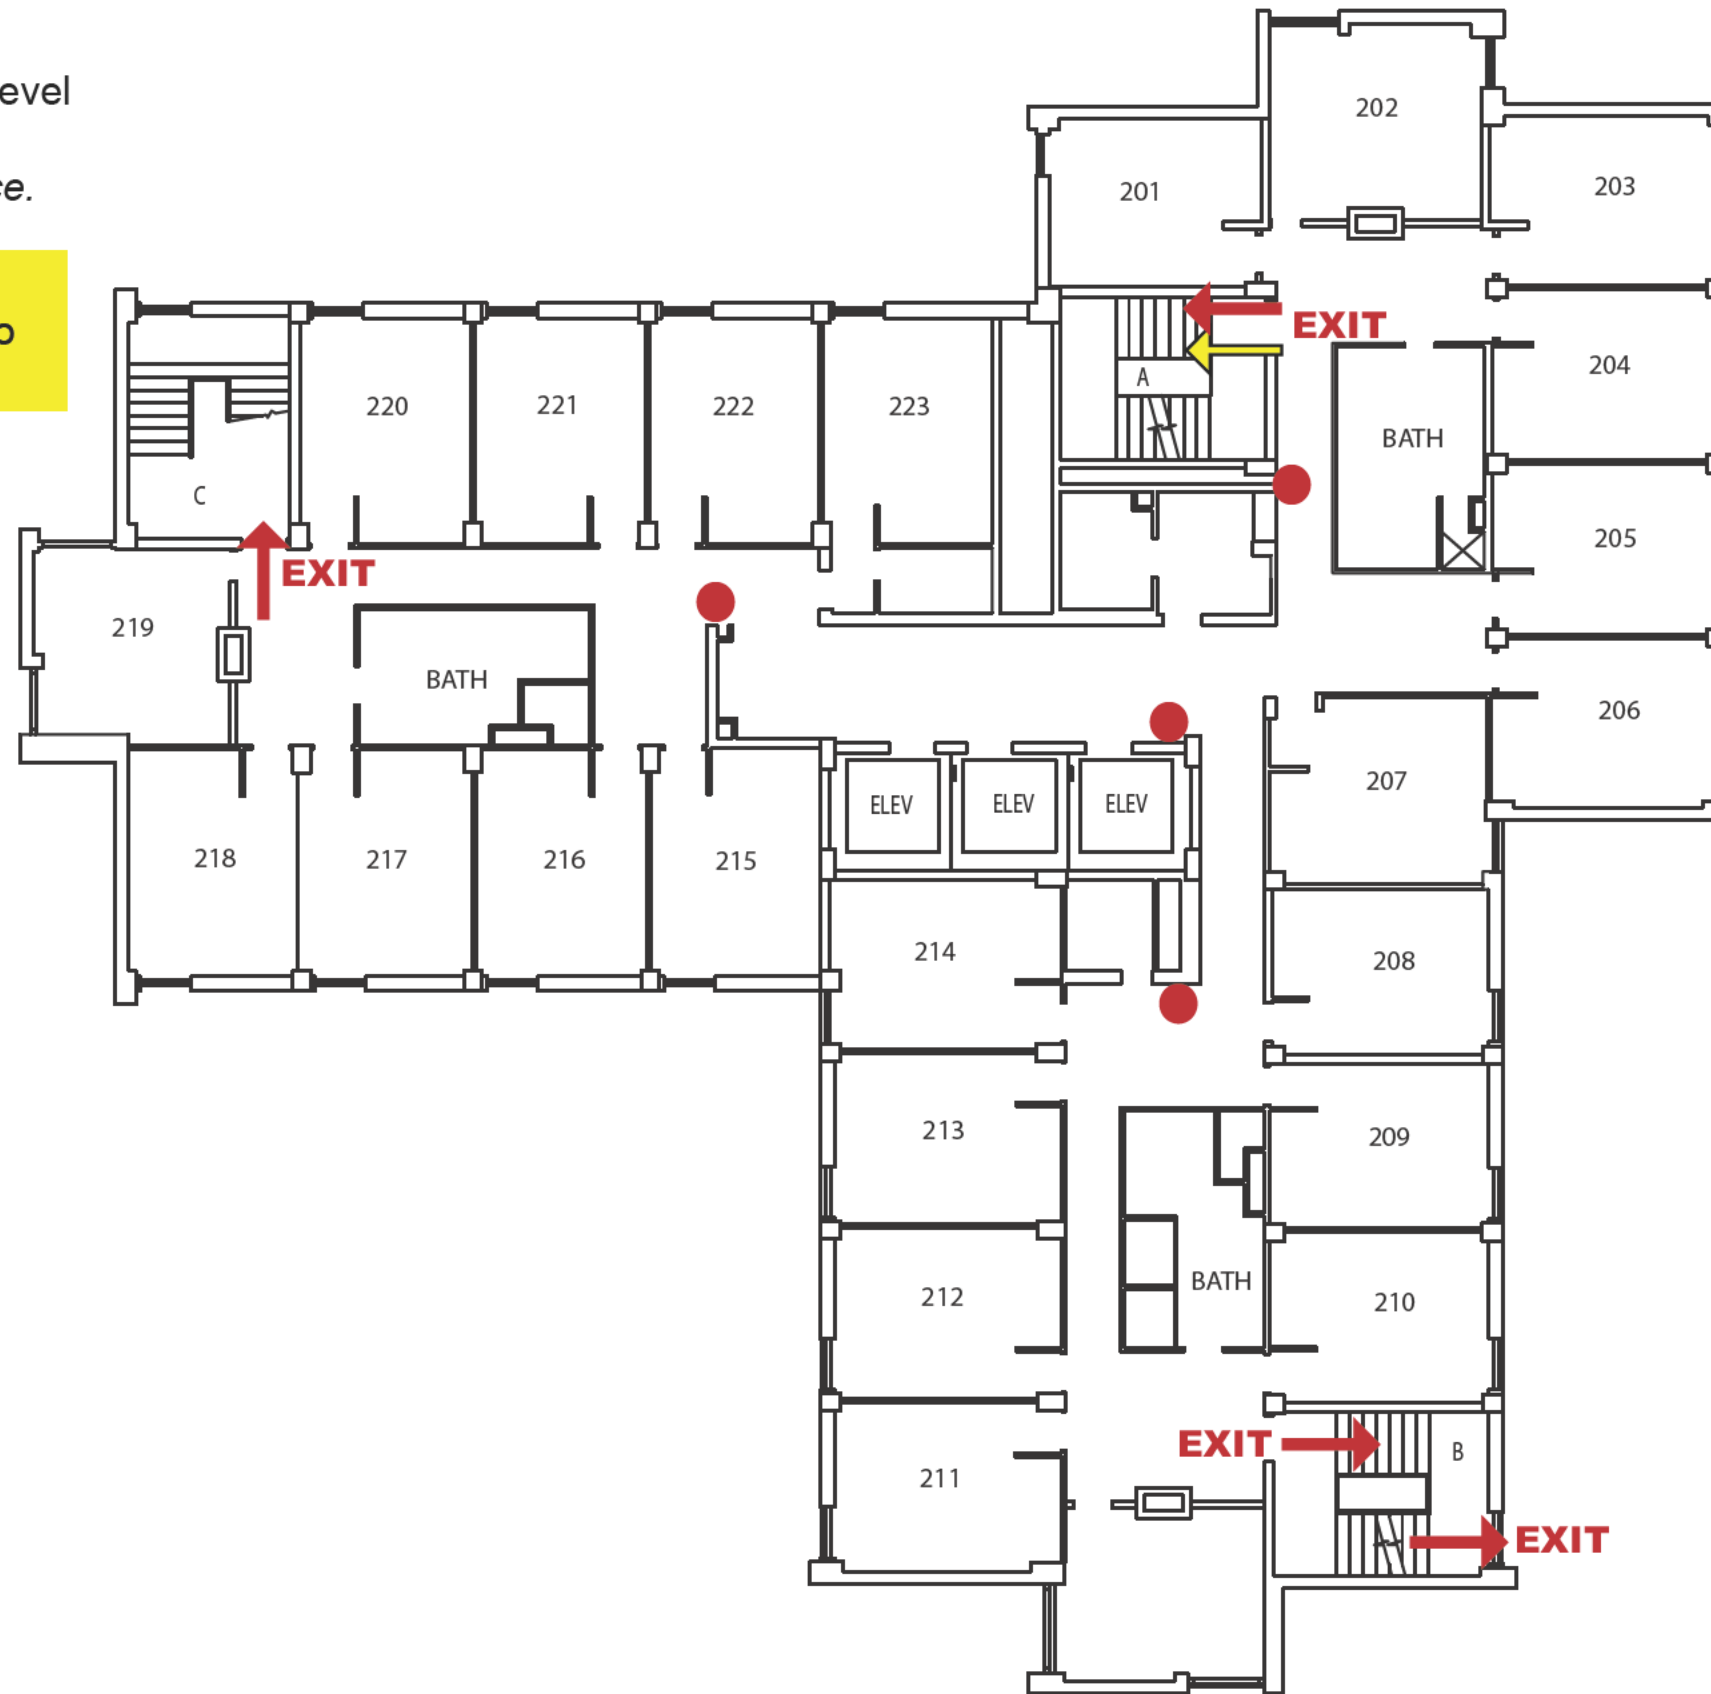

Emergency Evacuation Route Map

IN CASE OF FIRE:

Take closest stair down one level and exit the building.
Elevators will be out of service.

SEVERE WEATHER:

In case of Severe Weather go to designated areas.

KEY

You Are Here

← Fire Exit Route

← Severe Weather Shelter Route

● Fire Extinguisher

SHERBURNE HALL - 2nd Floor