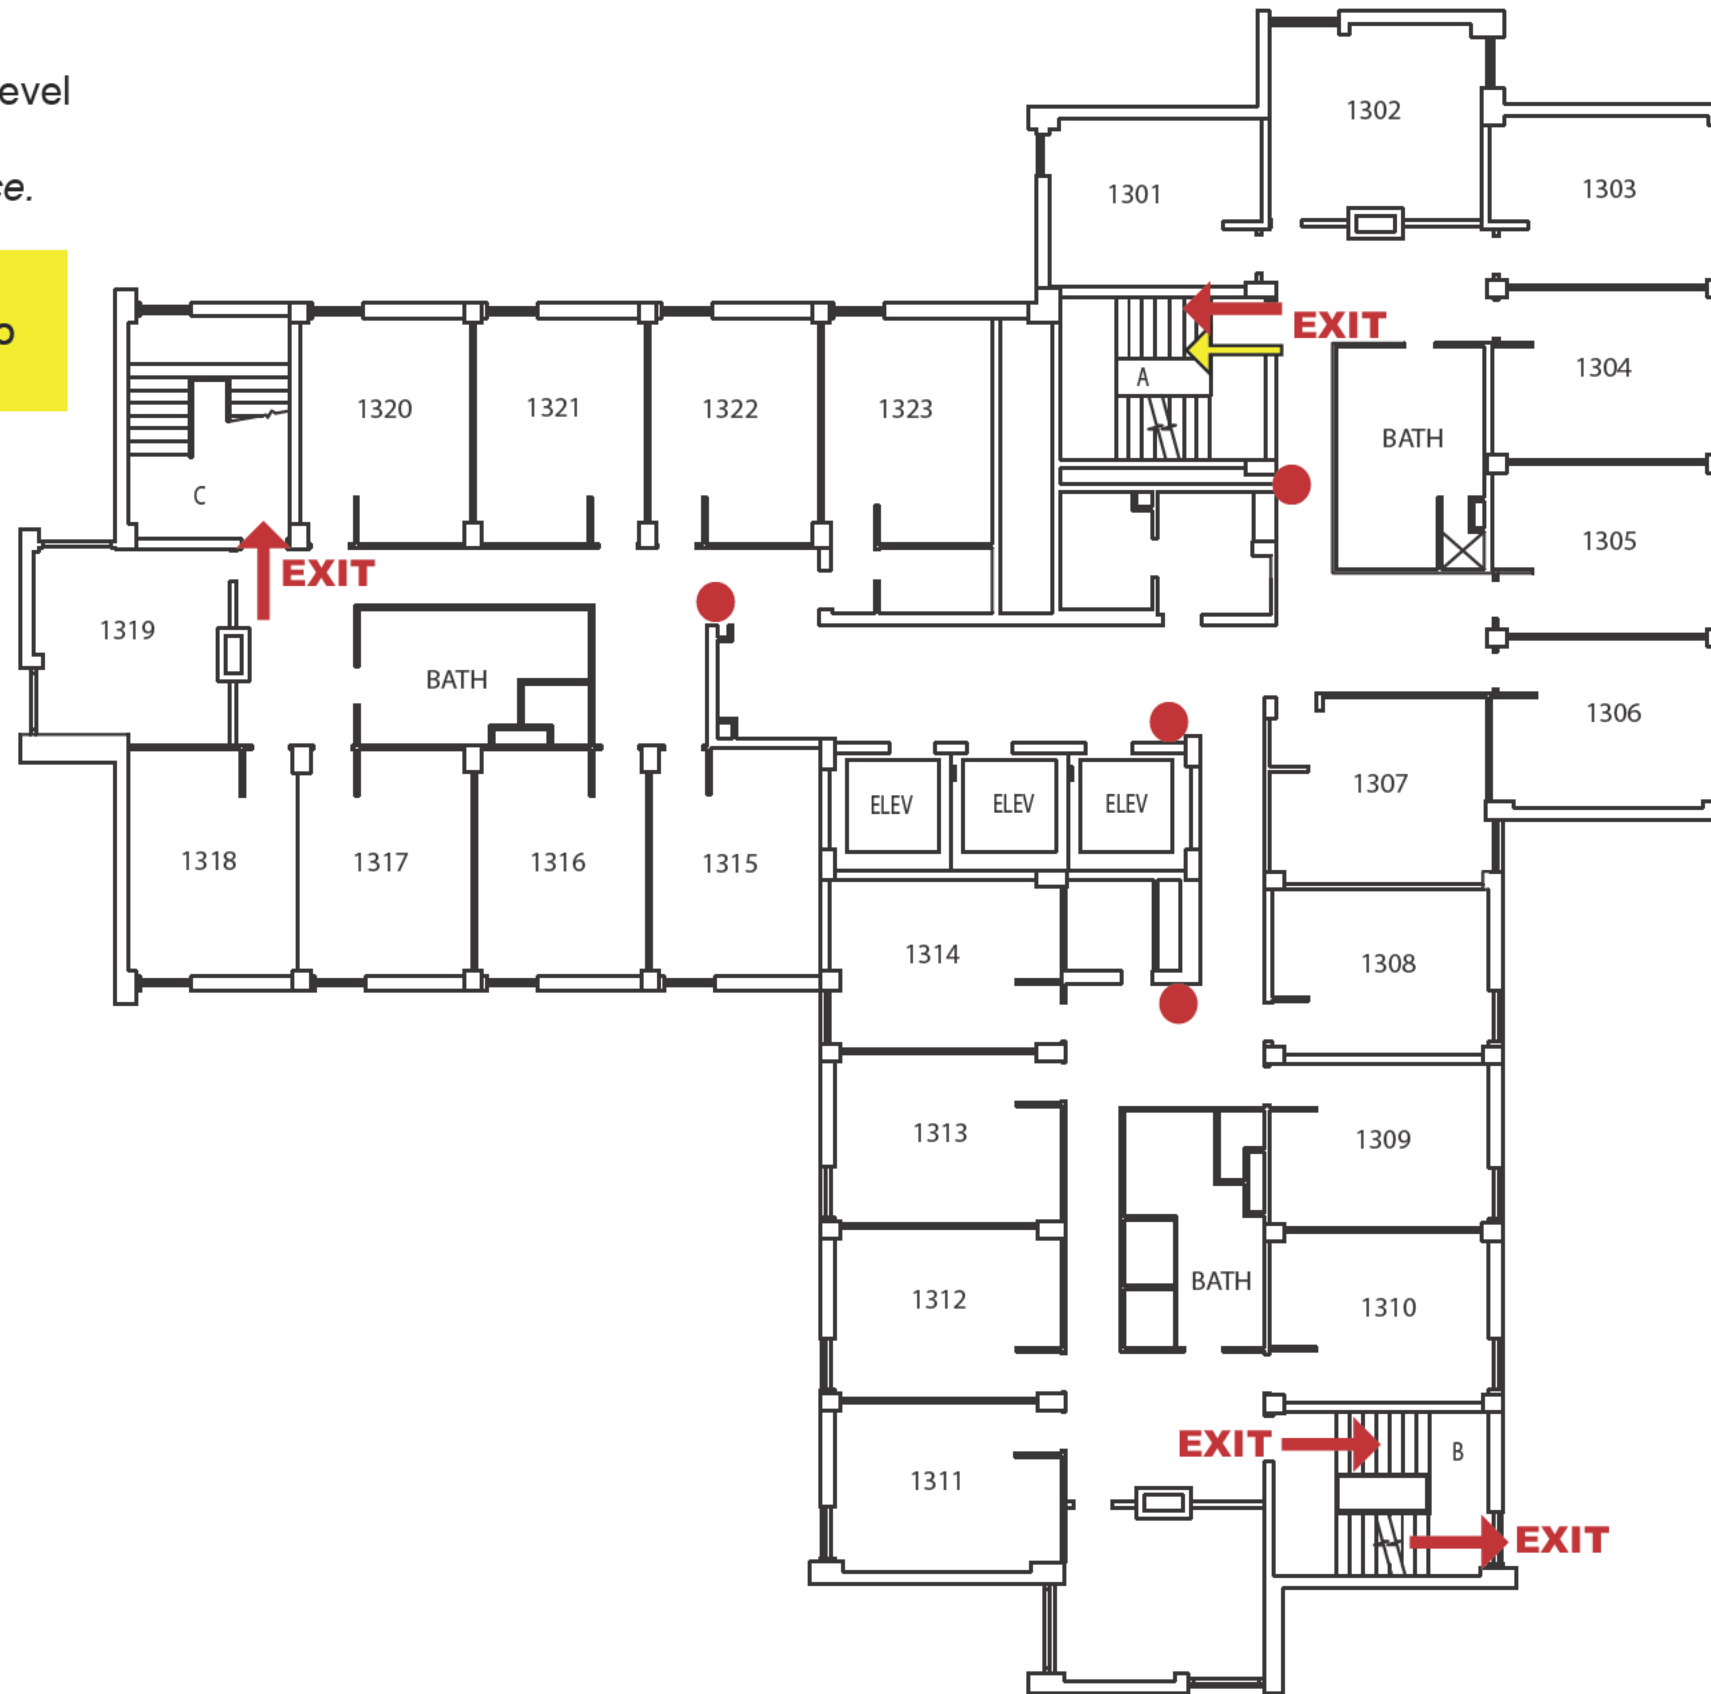

Emergency Evacuation Route Map

IN CASE OF FIRE:

Take closest stair down one level and exit the building.
Elevators will be out of service.

SEVERE WEATHER:

In case of Severe Weather go to designated areas.

KEY

You Are Here

← Fire Exit Route

← Severe Weather Shelter Route

● Fire Extinguisher

SHERBURNE HALL - 13th Floor