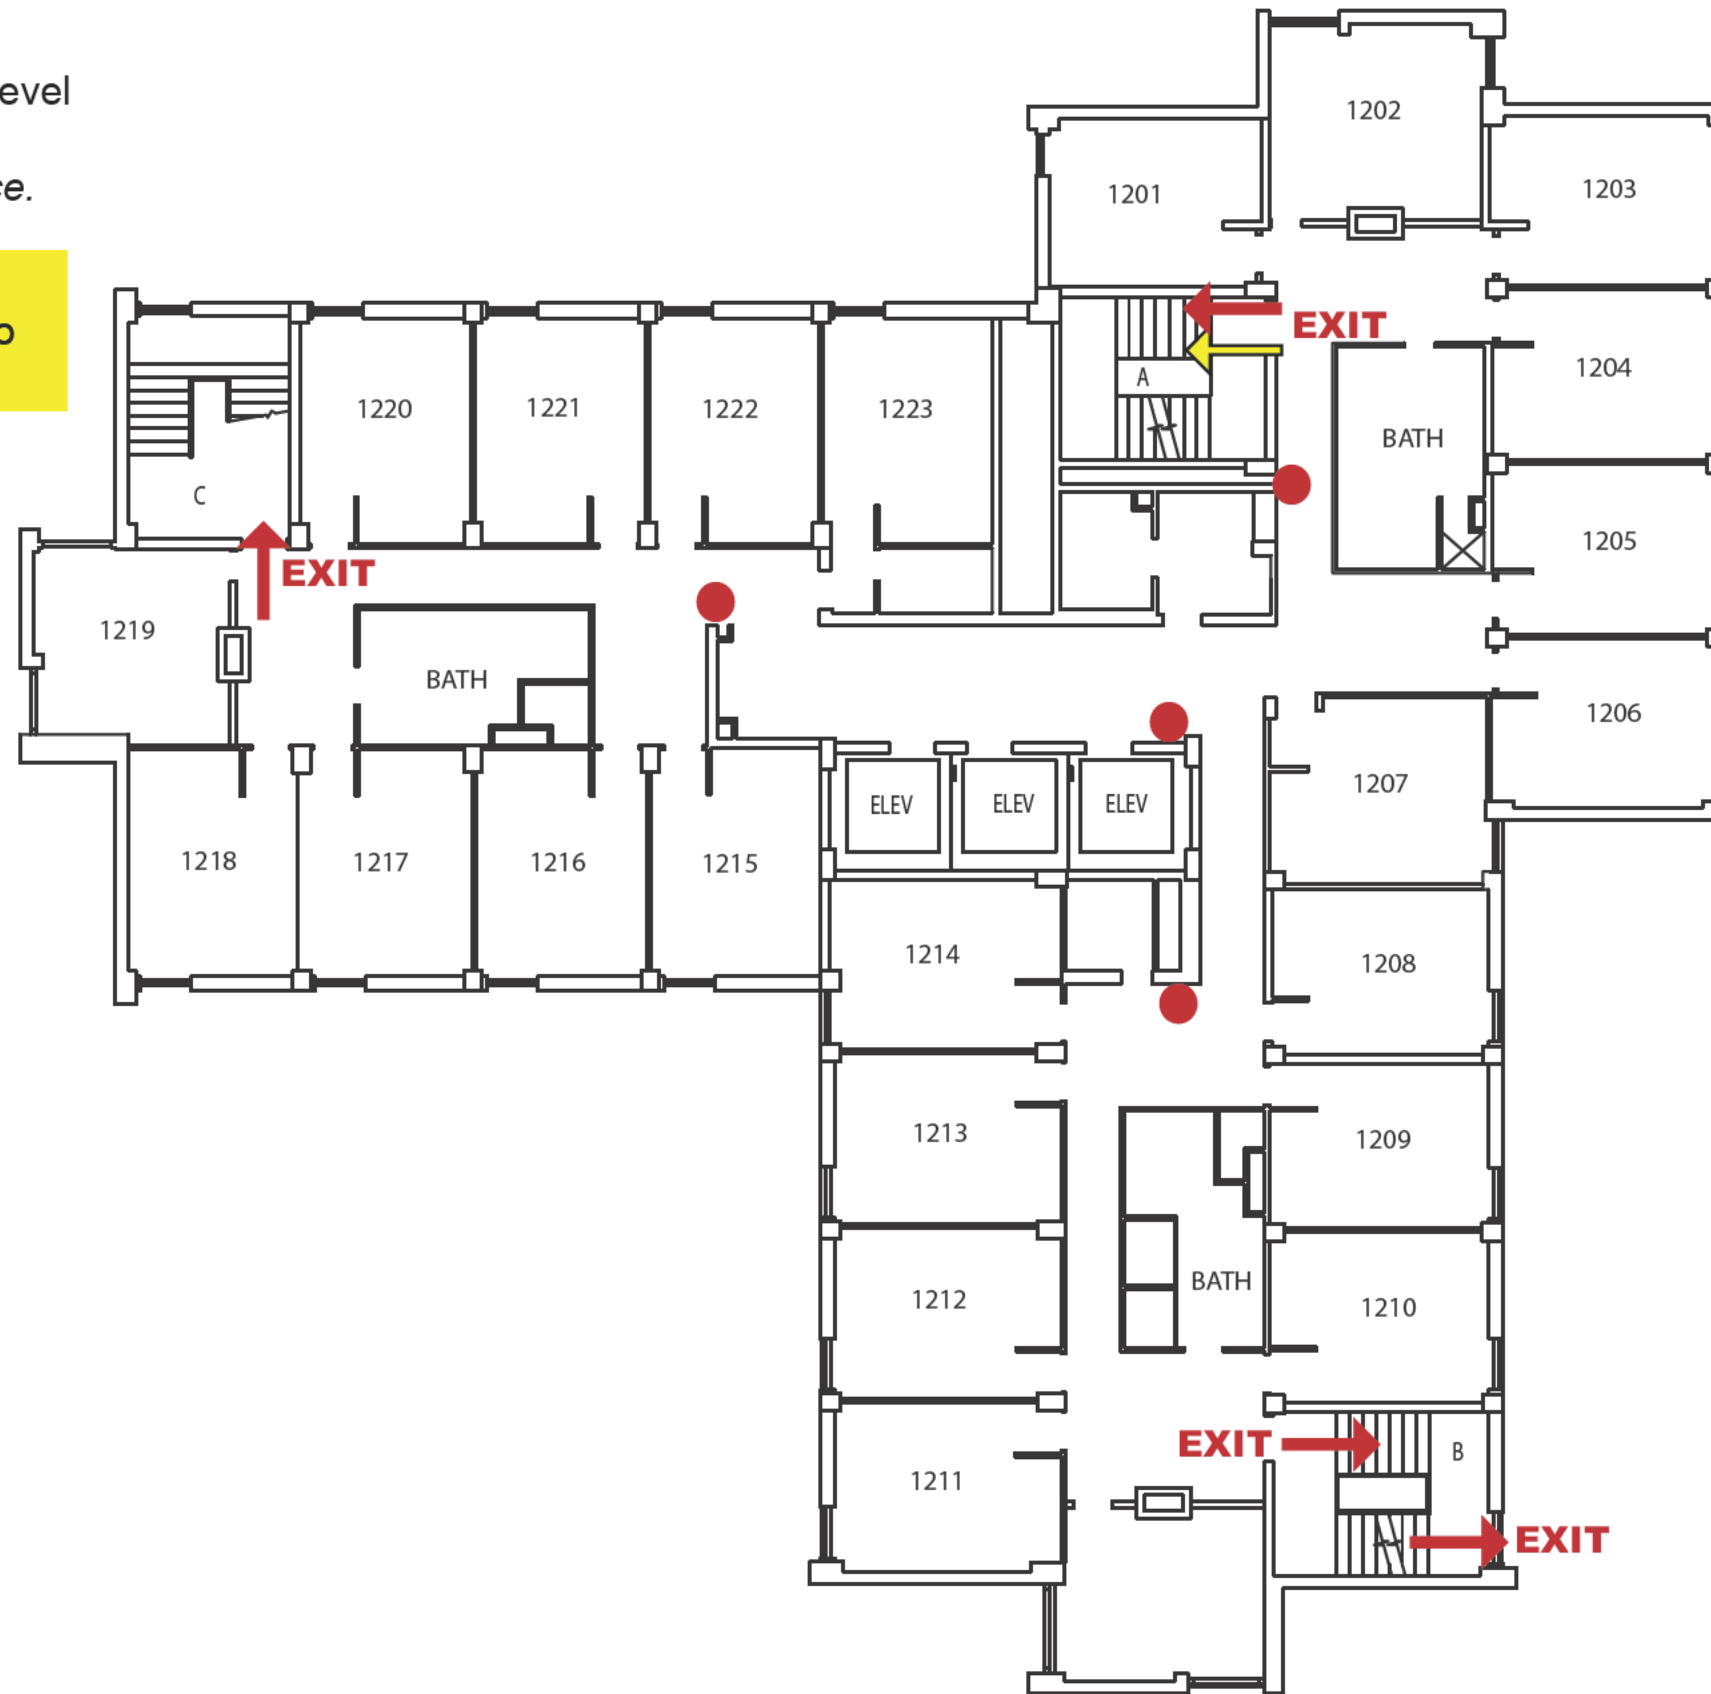

Emergency Evacuation Route Map

IN CASE OF FIRE:

Take closest stair down one level and exit the building.
Elevators will be out of service.

SEVERE WEATHER:

In case of Severe Weather go to designated areas.

KEY

- You Are Here
- ← Fire Exit Route
- ← Severe Weather Shelter Route
- Fire Extinguisher