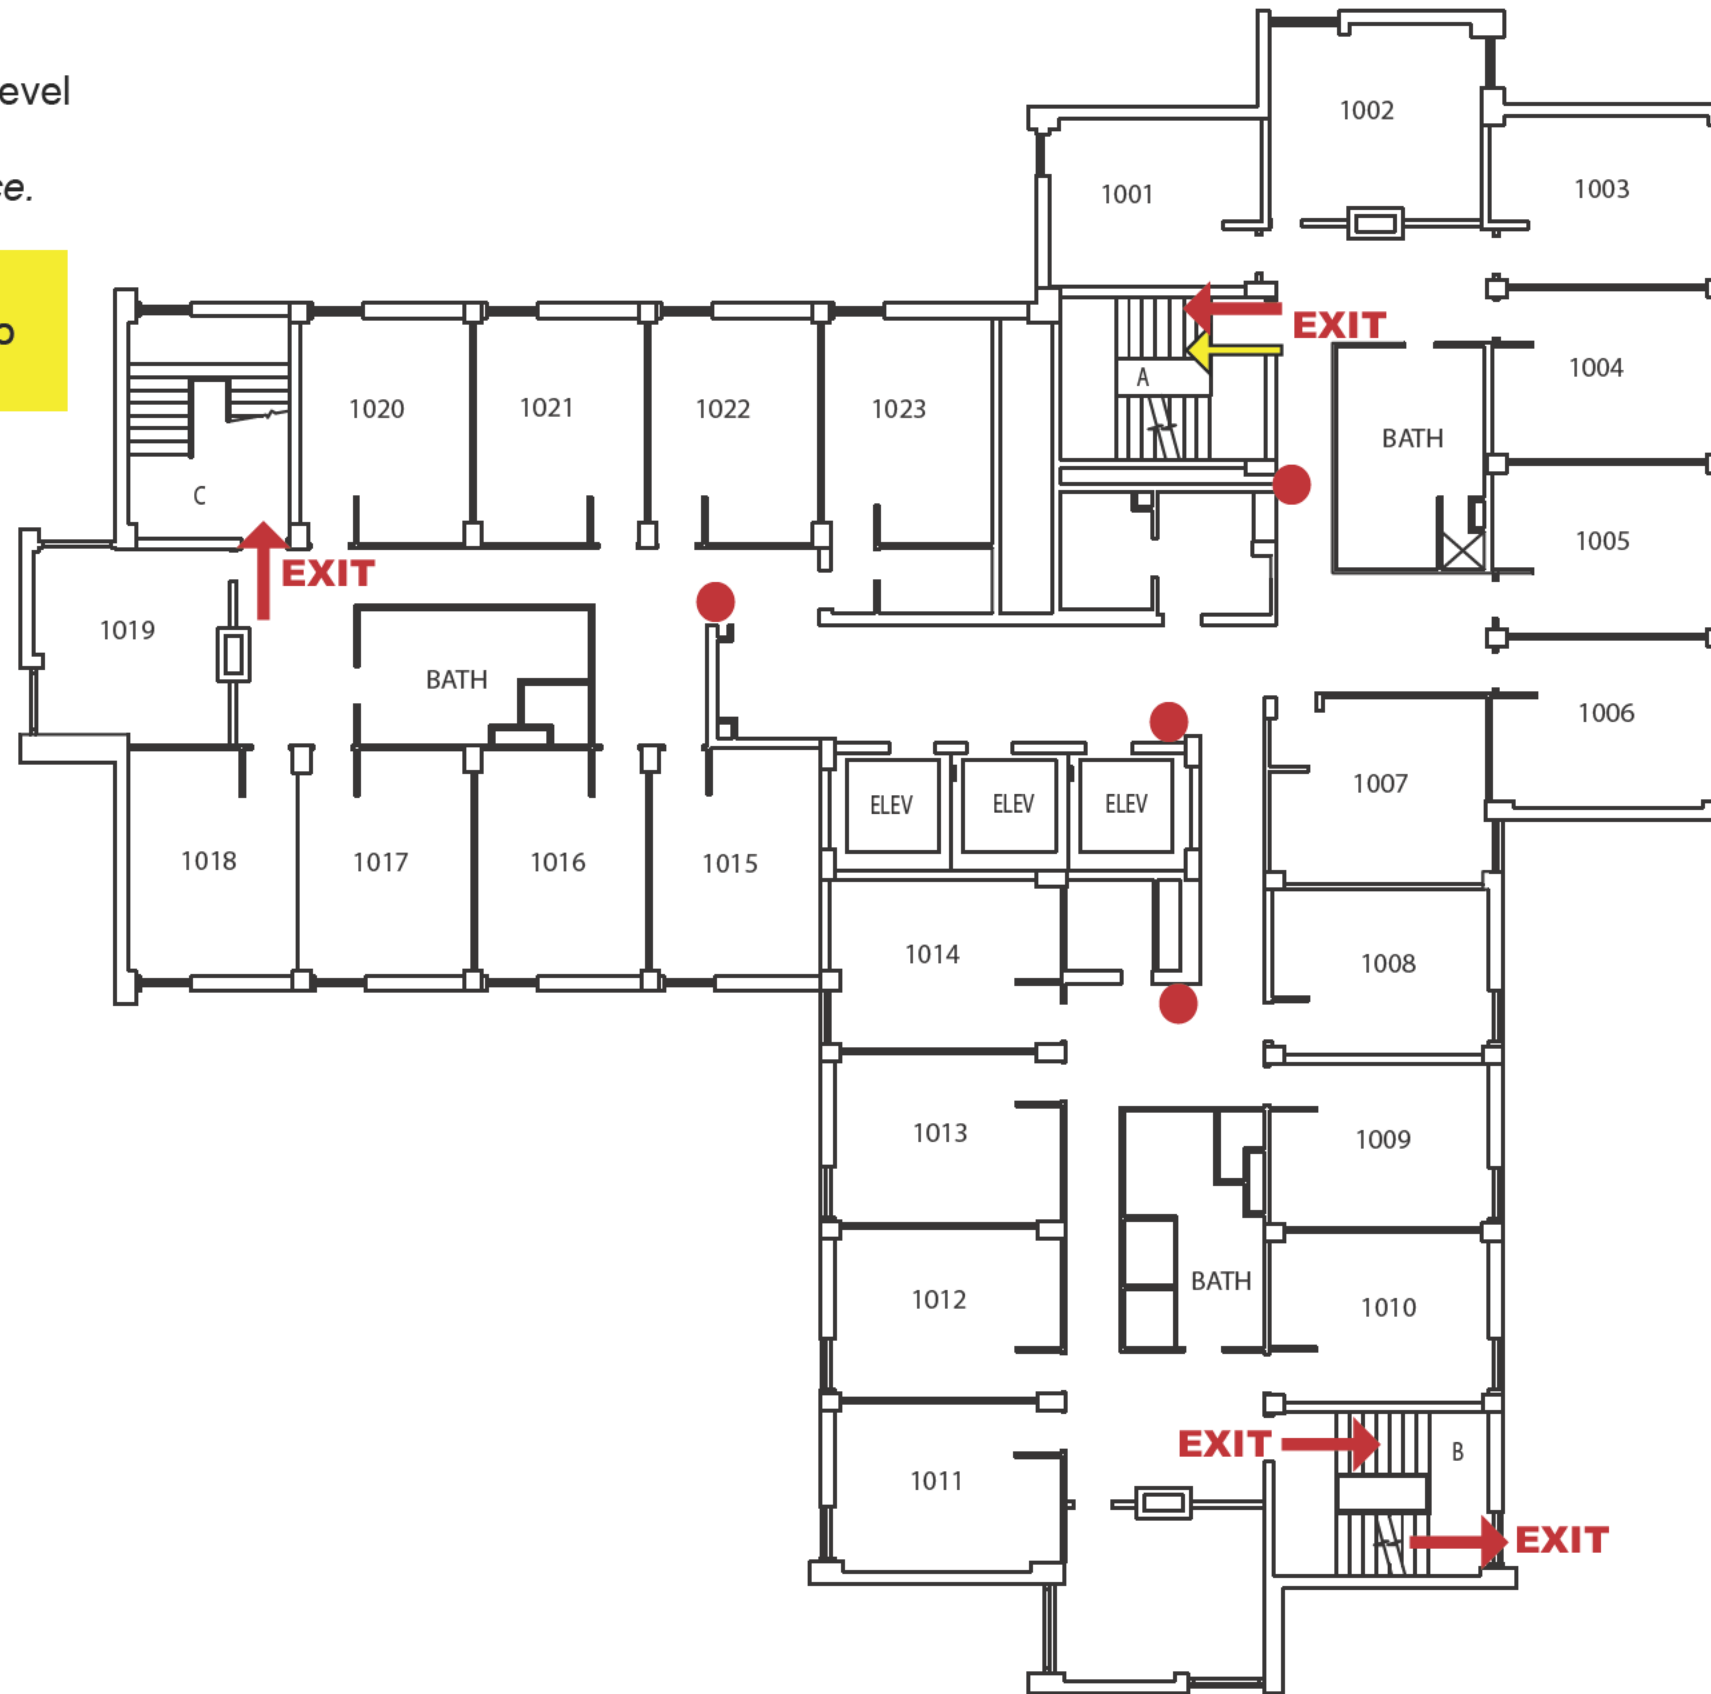

Emergency Evacuation Route Map

IN CASE OF FIRE:

Take closest stair down one level and exit the building.
Elevators will be out of service.

SEVERE WEATHER:

In case of Severe Weather go to designated areas.

KEY

- You Are Here
- ← Fire Exit Route
- ← Severe Weather Shelter Route
- Fire Extinguisher