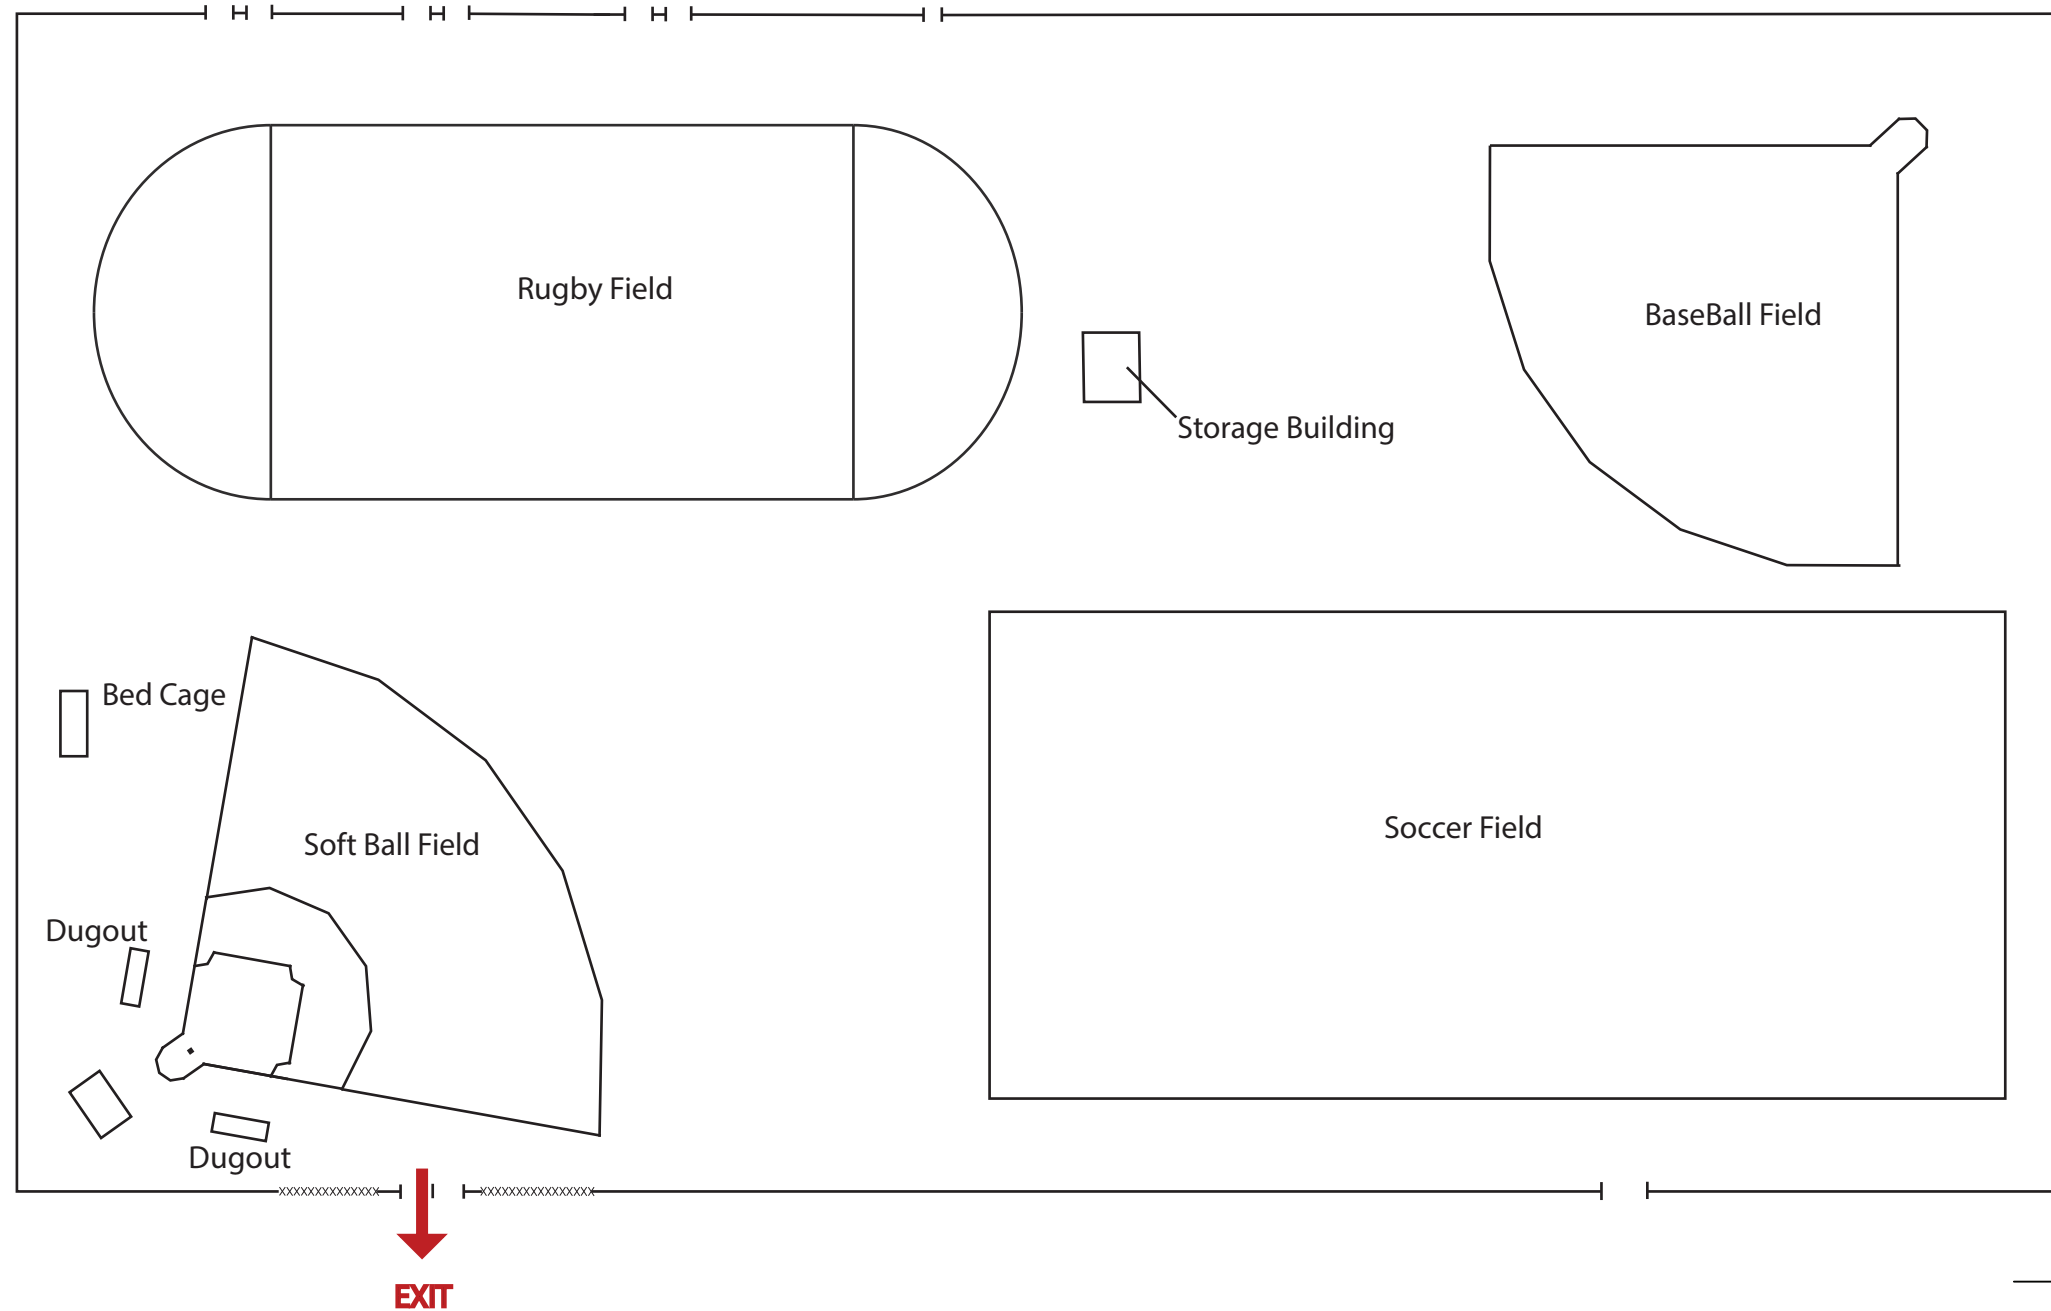

Emergency Evacuation Route Map

IN CASE OF FIRE:

Proceed to closest exit door and exit the building.

SEVERE WEATHER:

In case of Severe Weather stay in interior rooms.

KEY

You Are Here

← Fire Exit Route

■ Severe Weather Shelter Route

SELKE FIELD