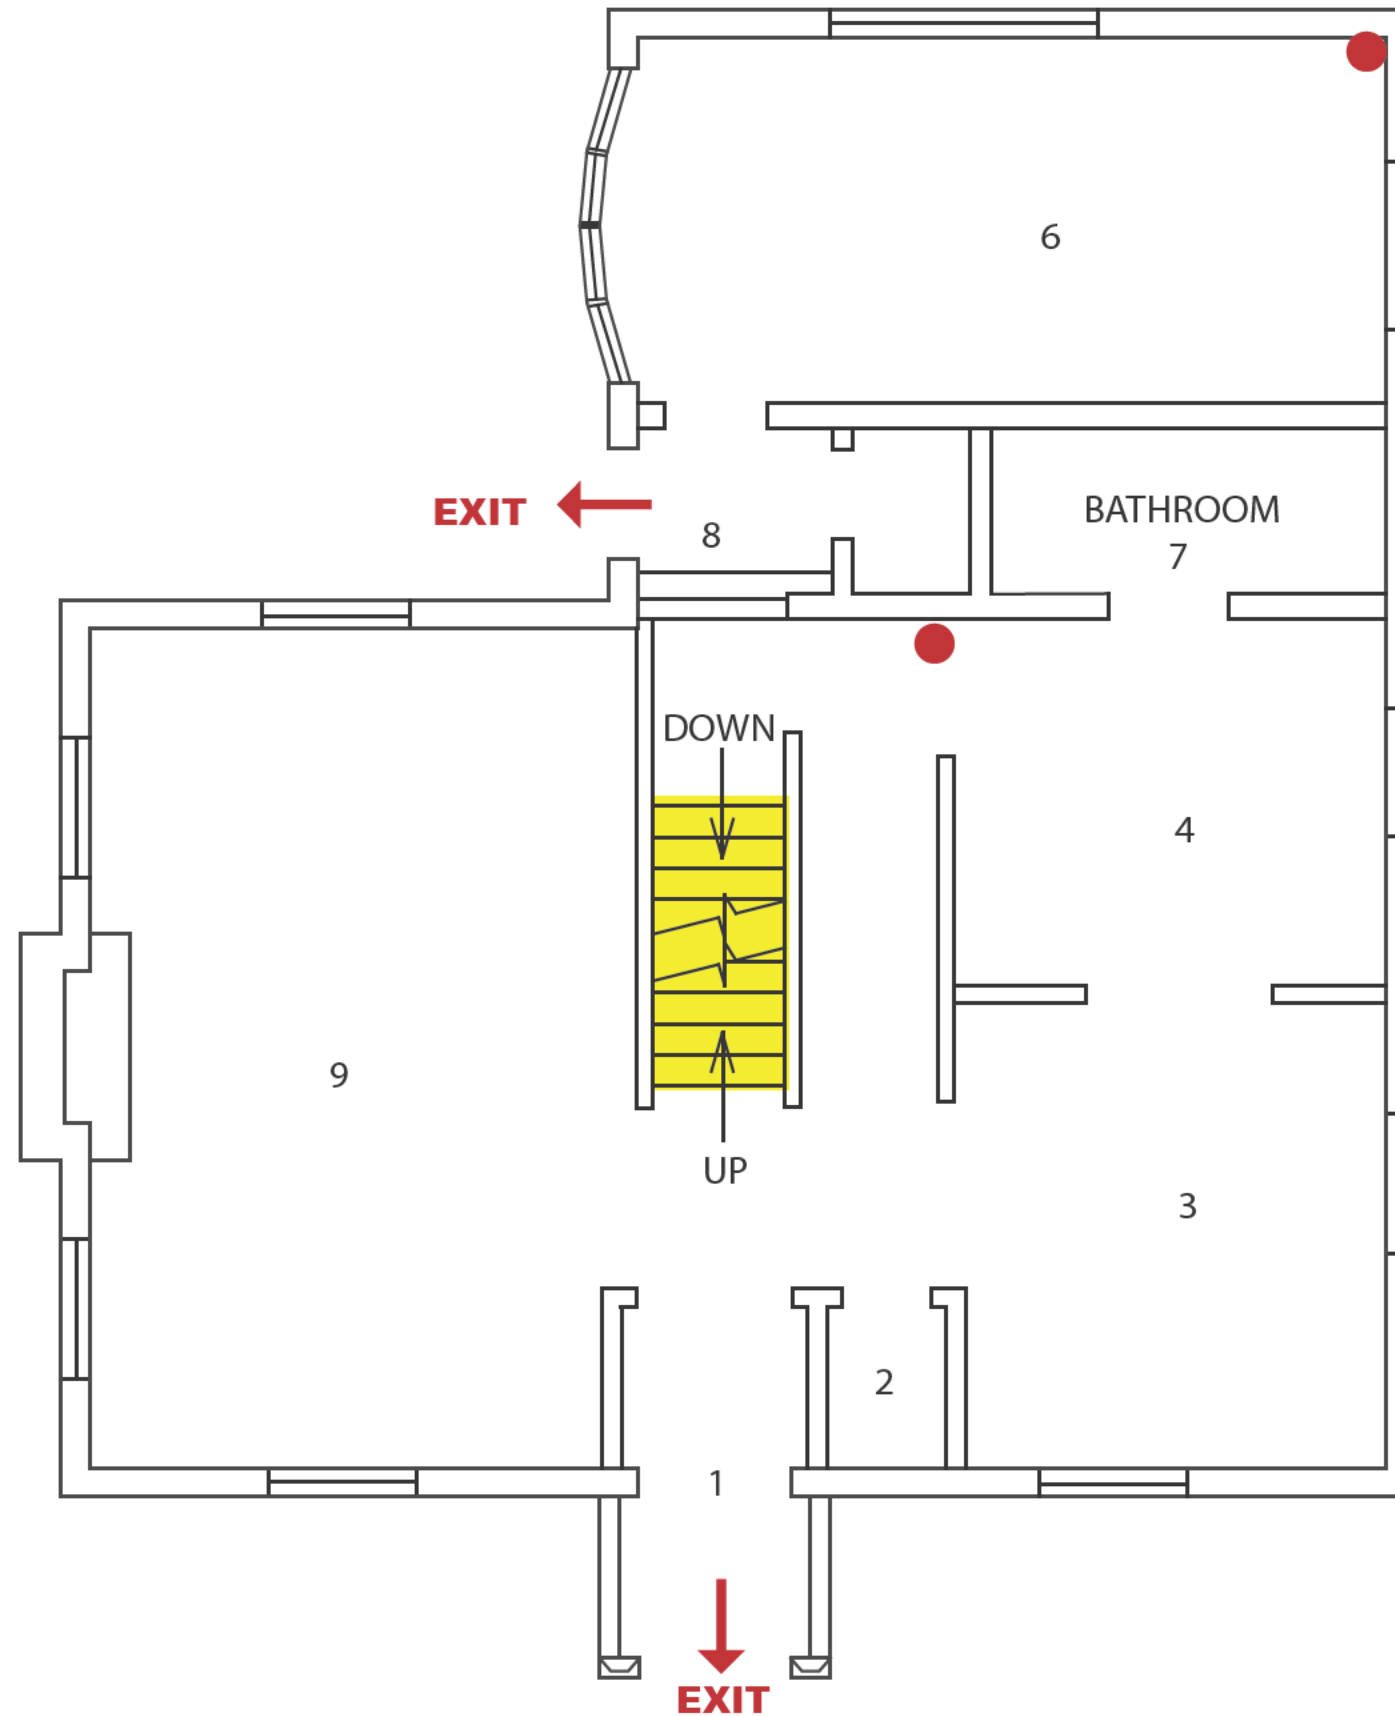

# Emergency Evacuation Route Map

## SEVERE WEATHER:

In case of Severe Weather stay on ground level in interior rooms.

KEY	
	You Are Here
	Fire Exit Route
	Severe Weather Shelter
	Fire Extinguisher

RICHARD GREEN HOUSE - 1st Floor