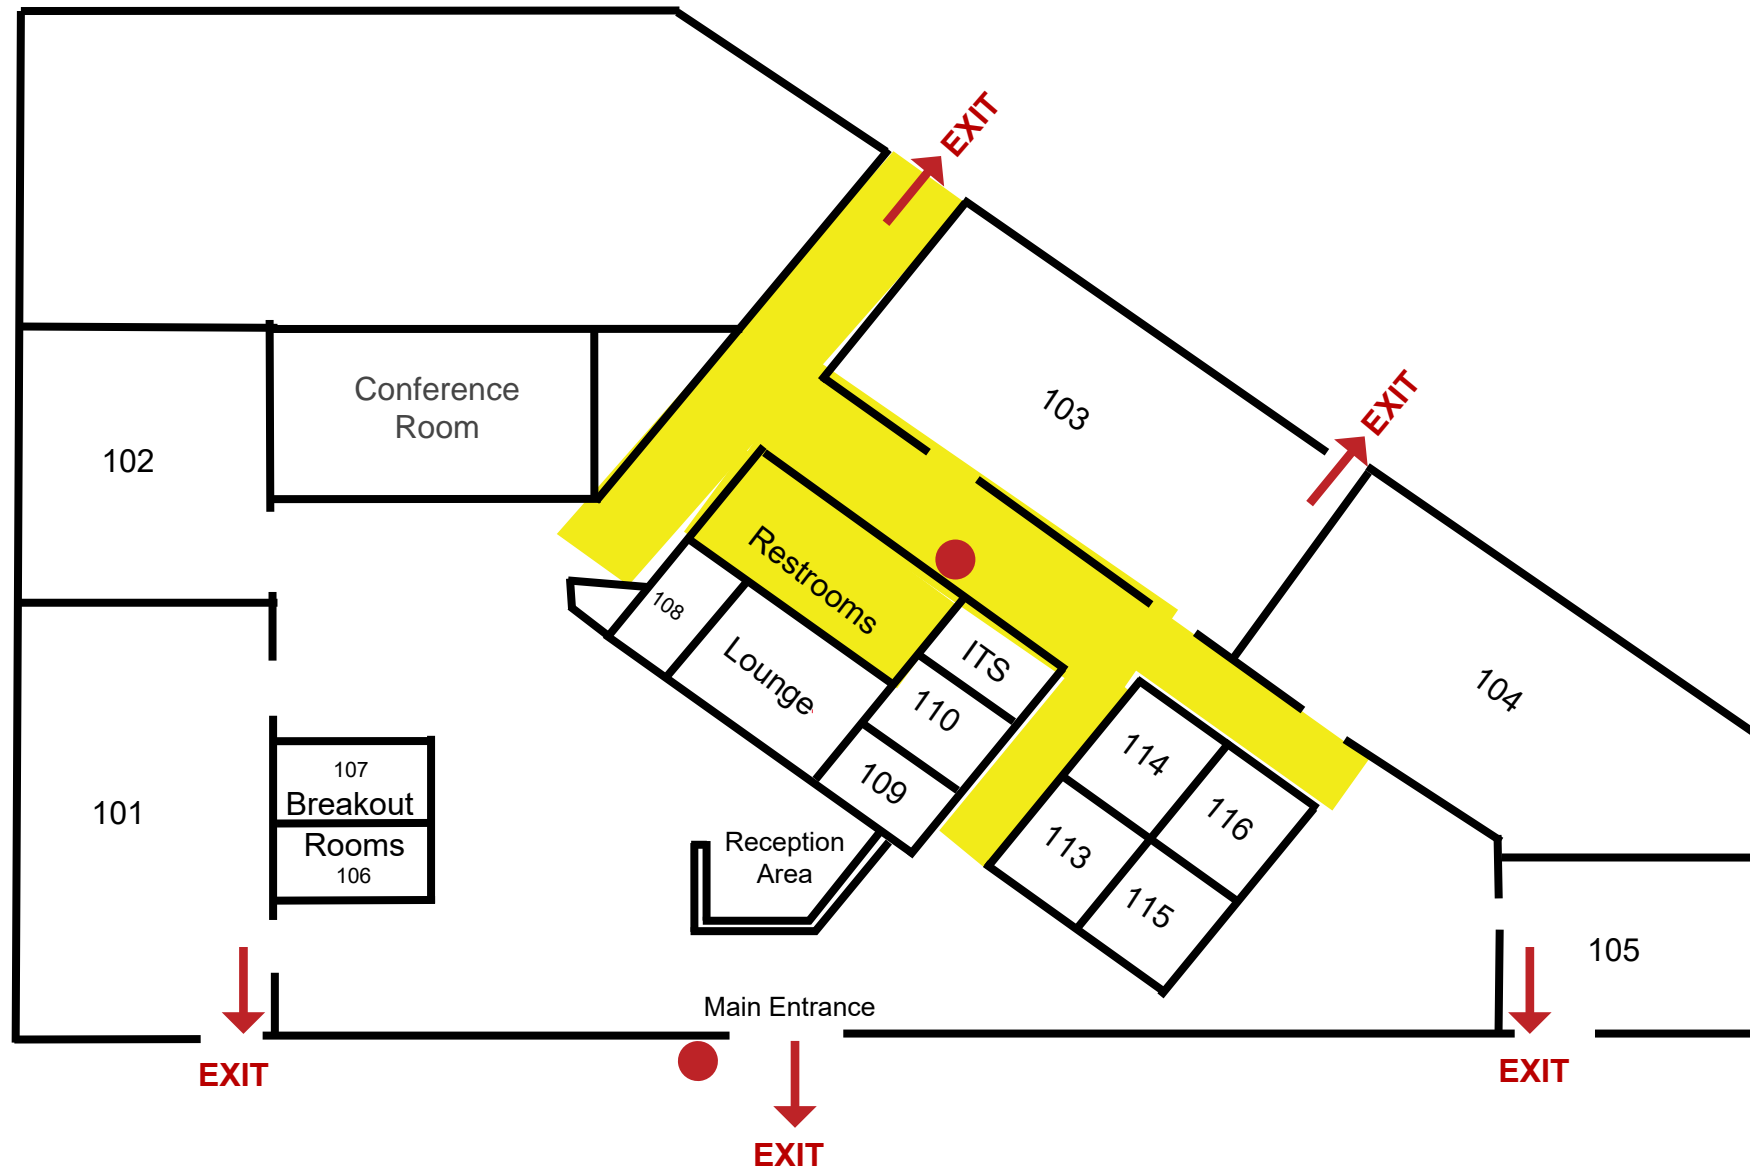

Emergency Evacuation Route Map

IN CASE OF FIRE:

Take closest stair down one level and exit the building.
Elevators will be out of service.

SEVERE WEATHER:

In case of Severe Weather go to designated areas, but **KEEP AWAY** from any hallway windows.

KEY

- You Are Here
- Fire Exit Route
- Severe Weather Shelter
- Fire Extinguisher

St. Cloud State at Plymouth