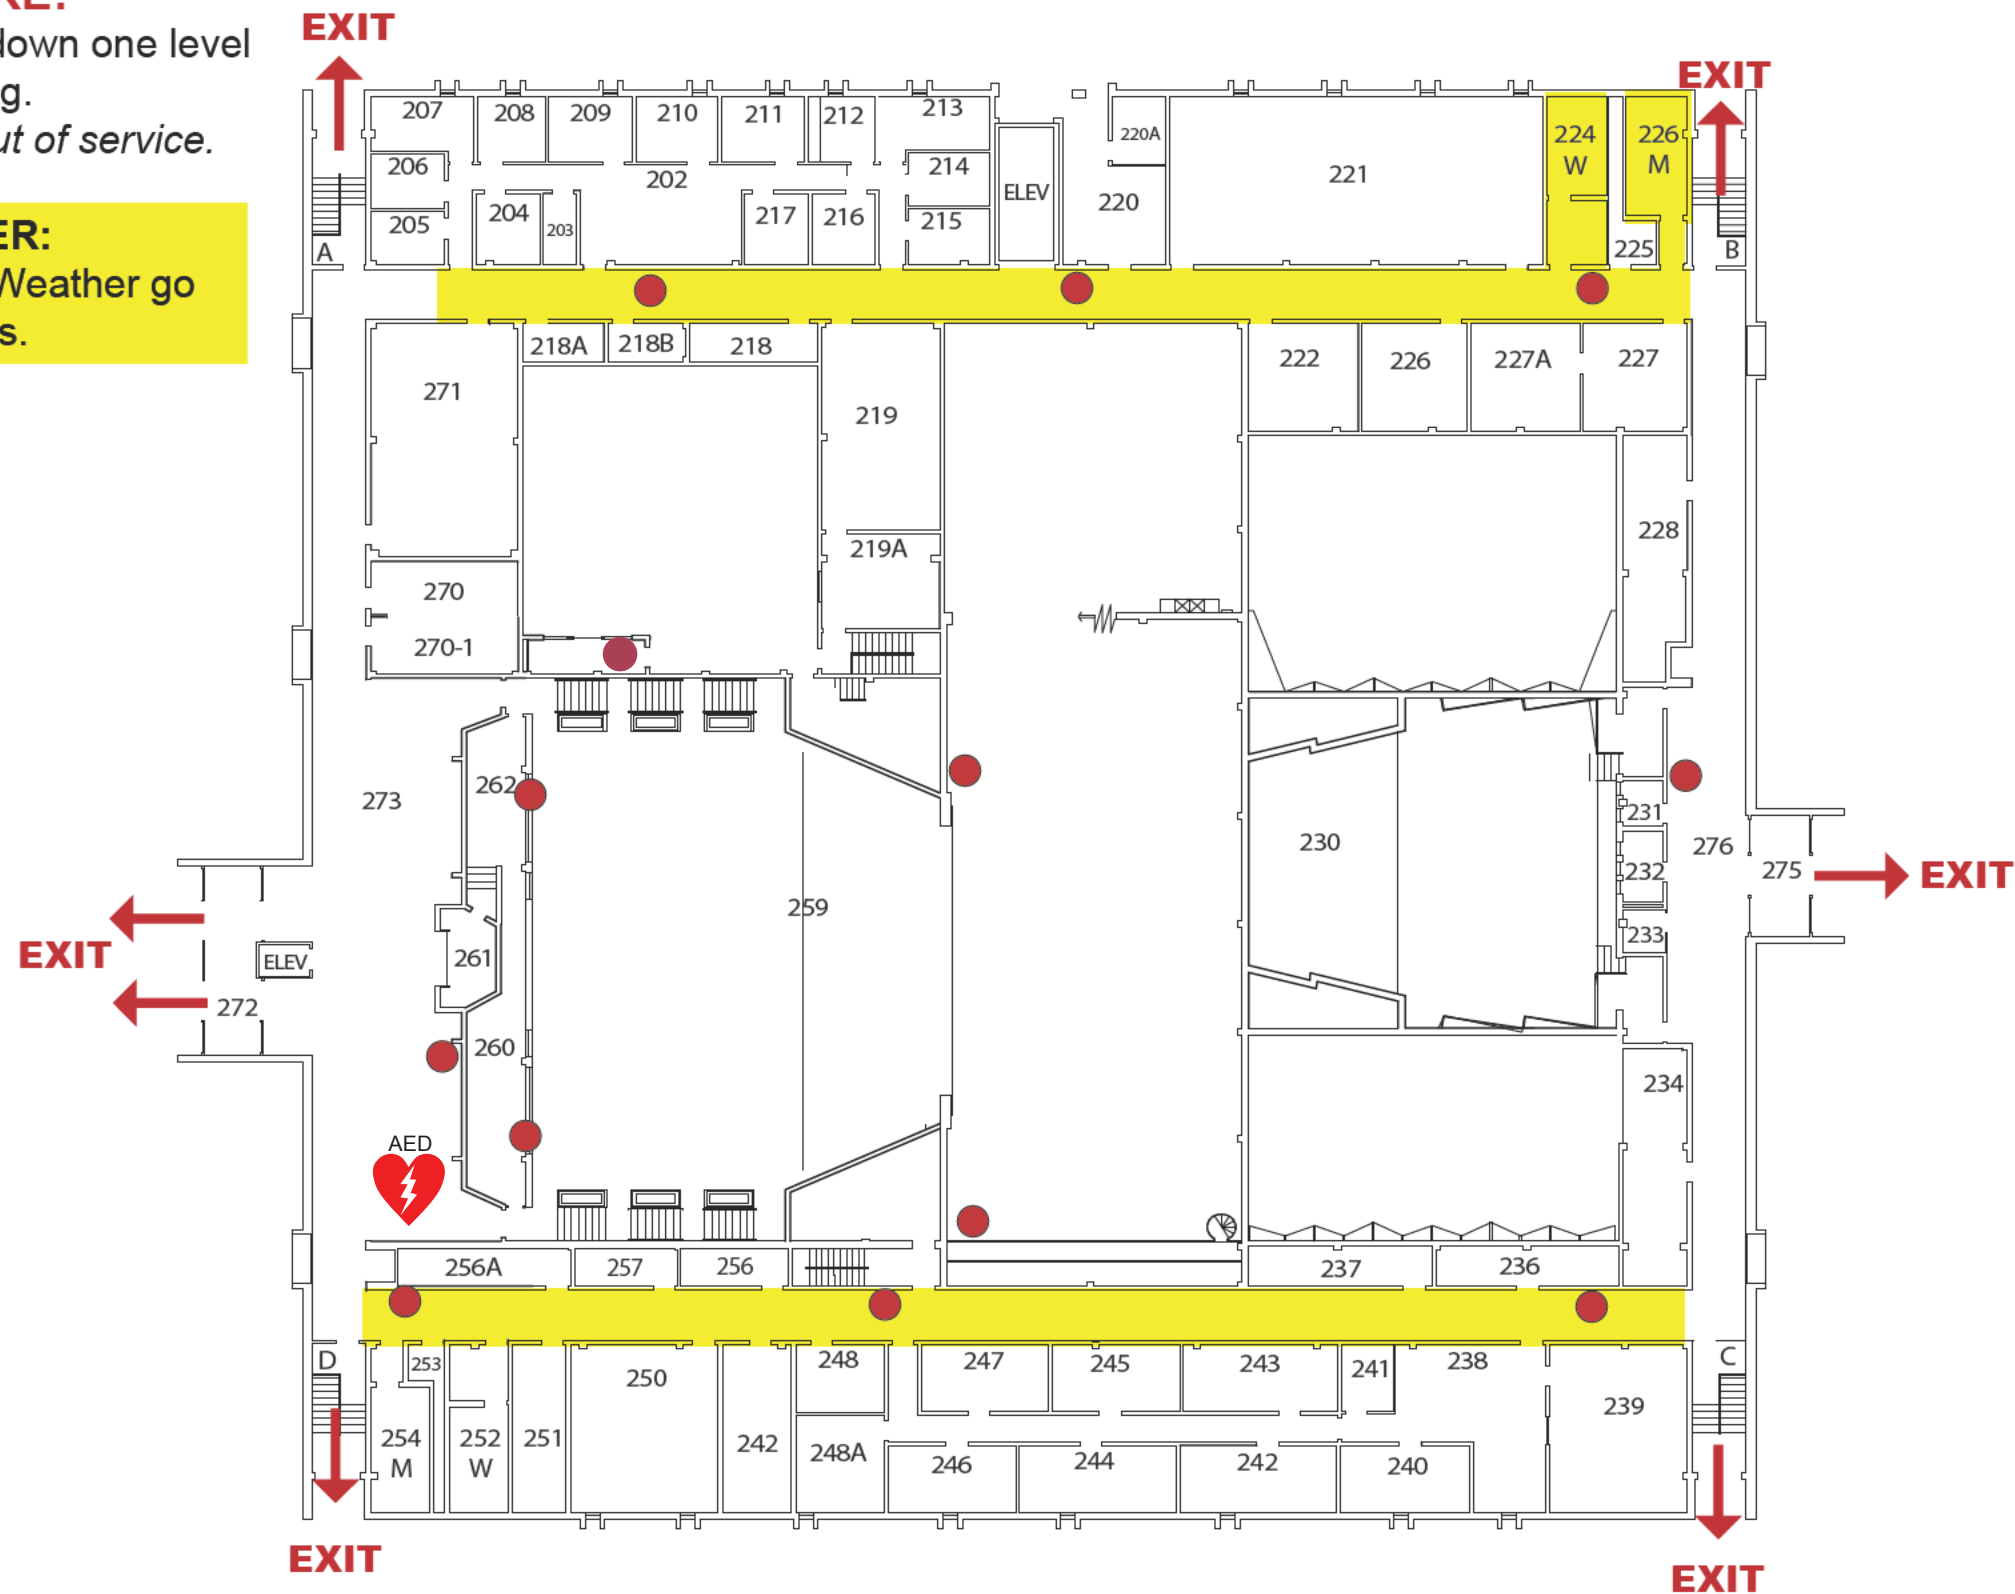

Emergency Evacuation Route Map

IN CASE OF FIRE:

Take closest stair down one level and exit the building.
Elevators will be out of service.

SEVERE WEATHER:

In case of Severe Weather go to designated areas.

KEY	
	You Are Here
	Fire Exit Route
	Severe Weather Shelter
	Fire Extinguisher