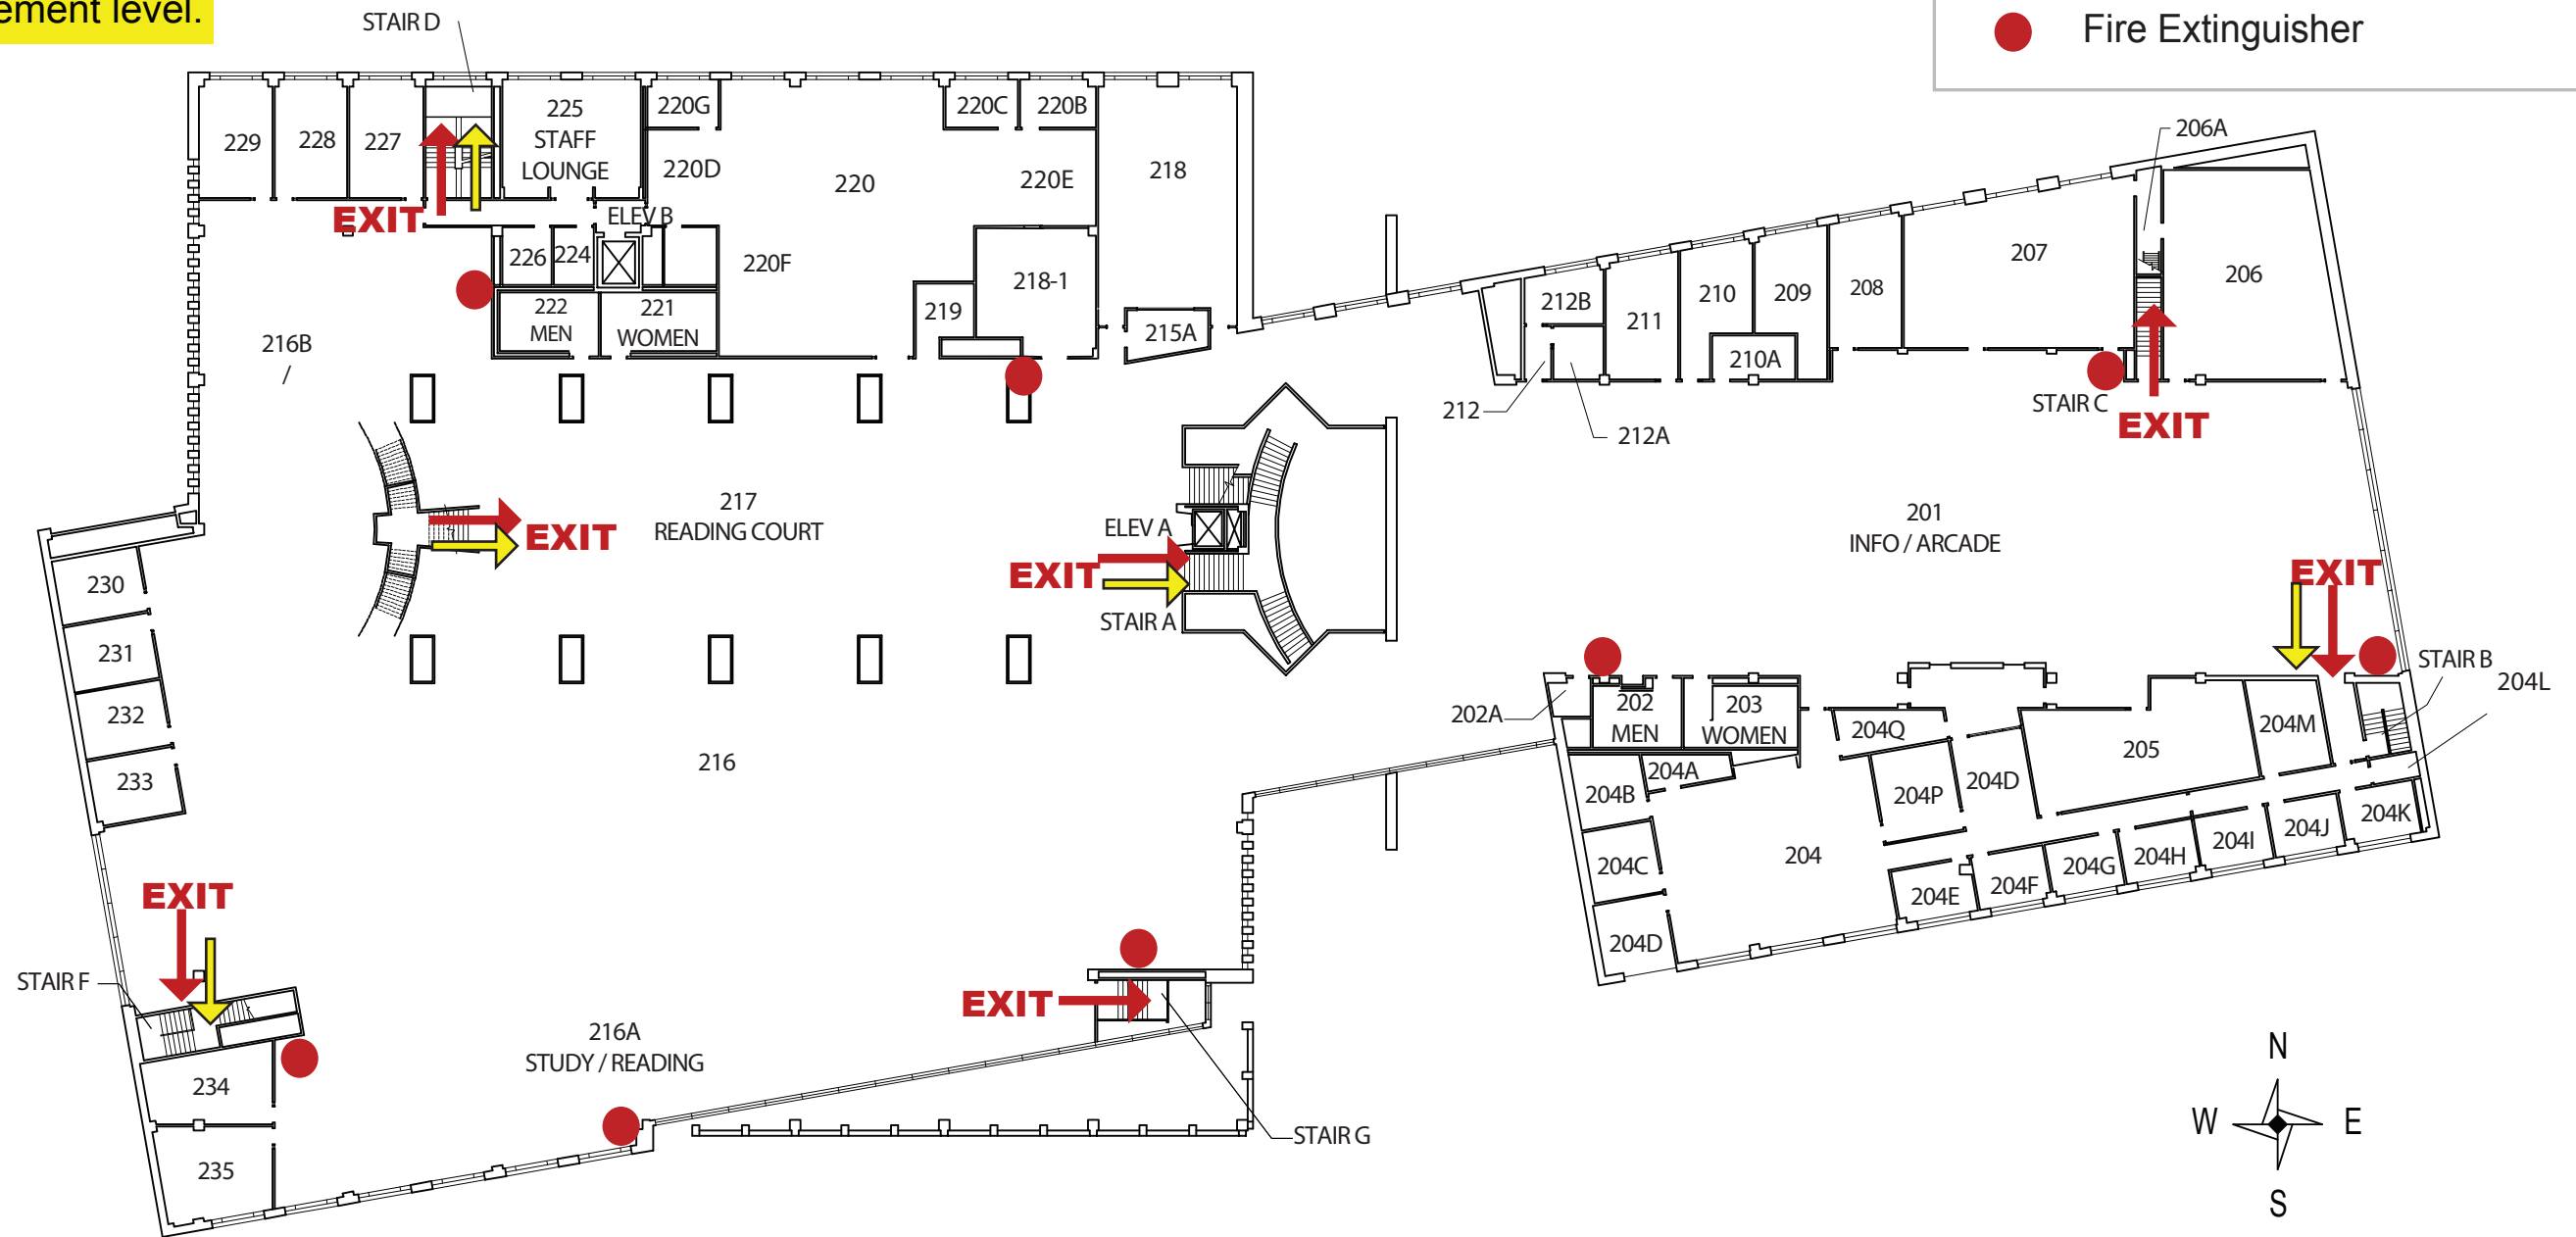

Emergency Evacuation Route Map

IN CASE OF FIRE:

Take closest stair down one level and exit the building.
Elevators will be out of service.

SEVERE WEATHER:

In case of Severe Weather proceed down to basement level.

KEY

- You Are Here
- Fire Exit Route
- Severe Weather Shelter Route
- Fire Extinguisher

MILLER CENTER - 2nd Floor