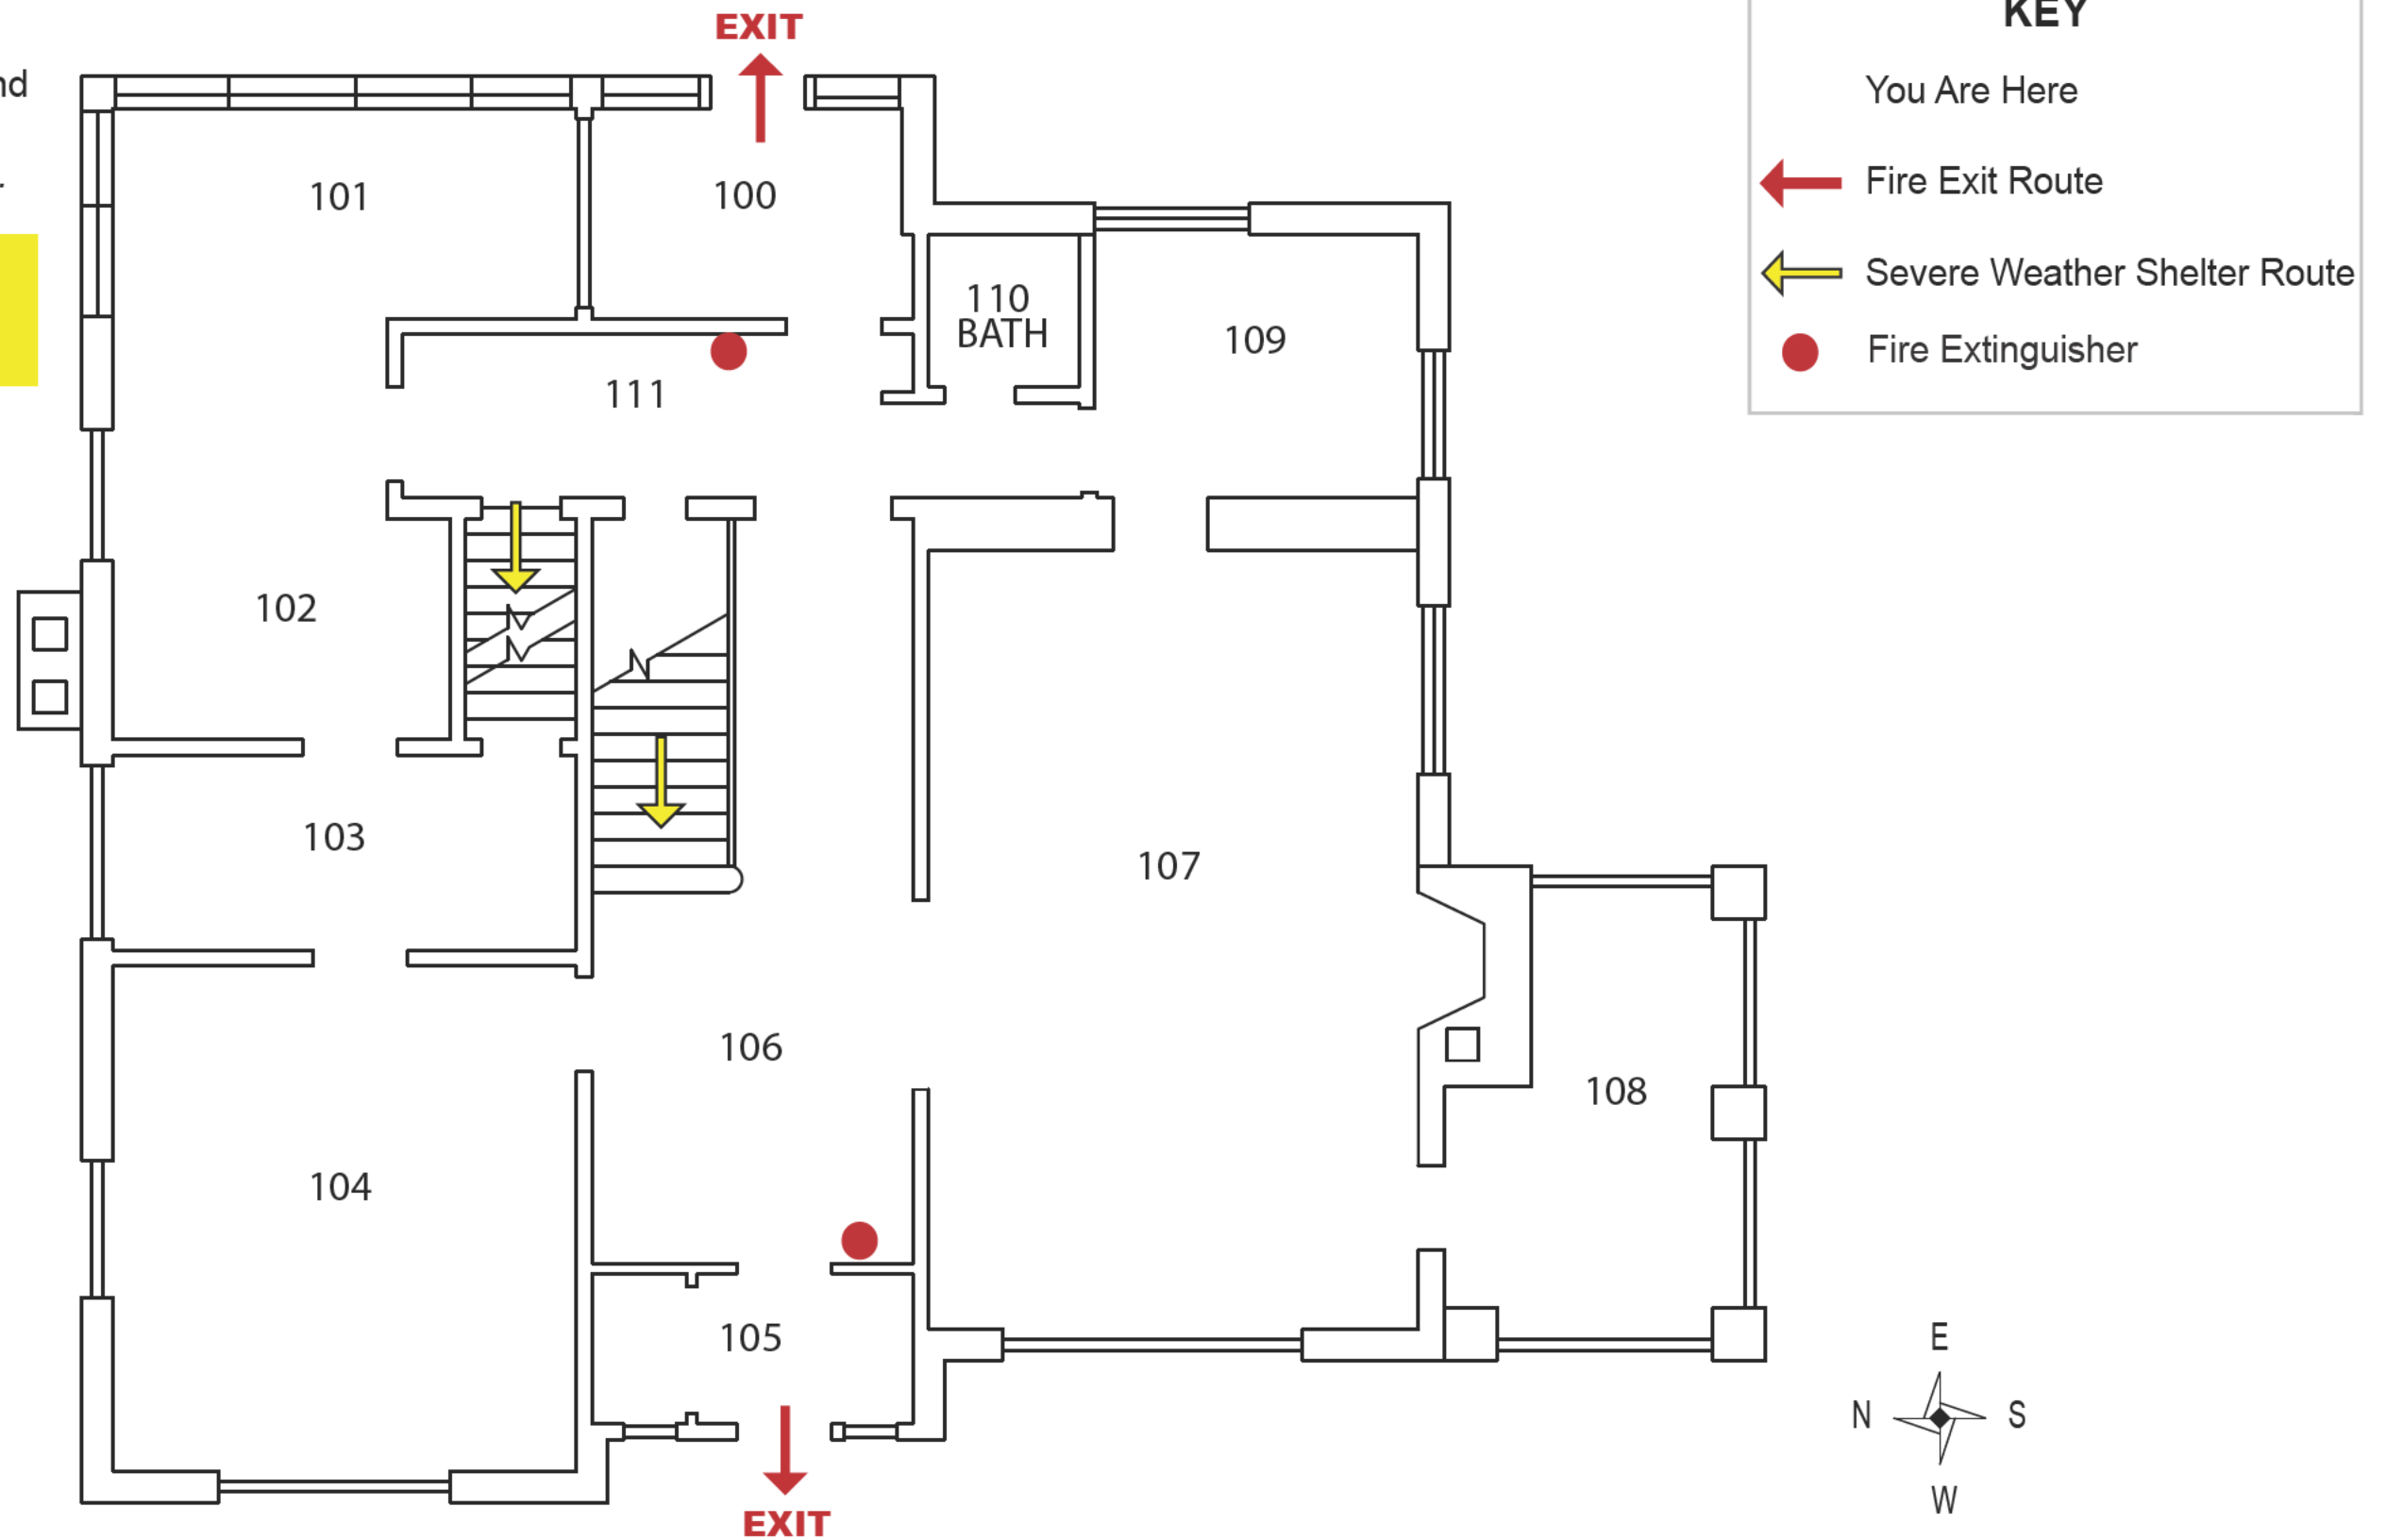

# Emergency Evacuation Route Map

## SEVERE WEATHER:

In case of Severe Weather go to the basement level.

LEWIS HOUSE - 1st Floor