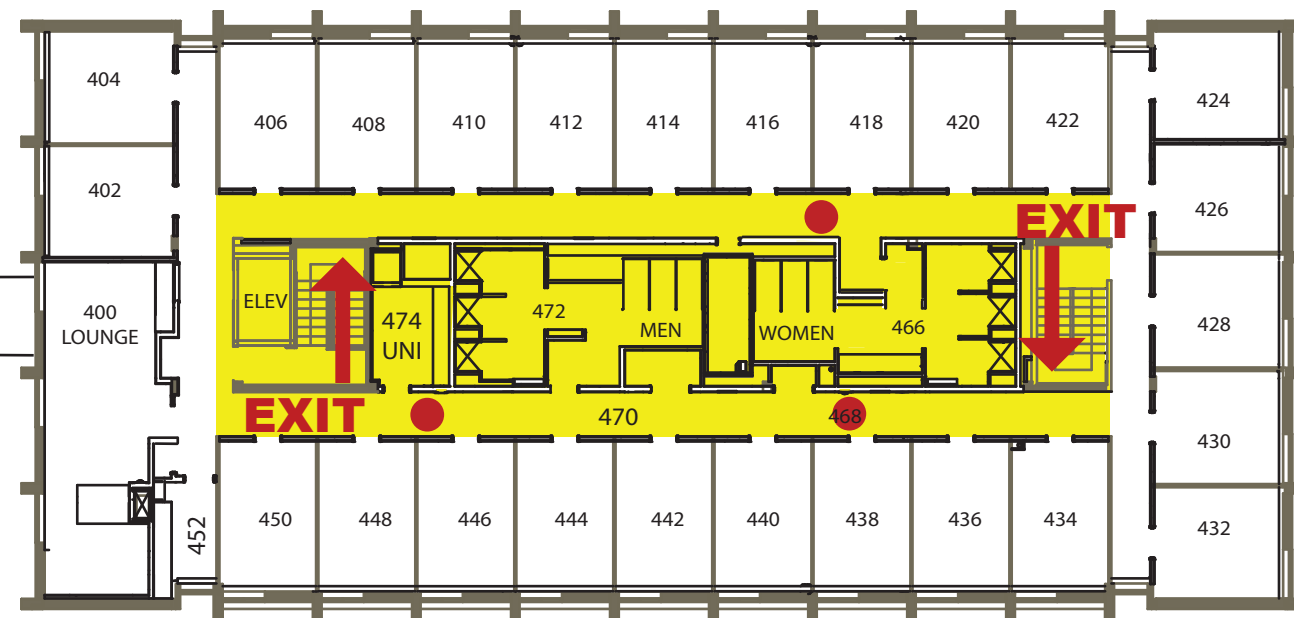

Emergency Evacuation Route Map

IN CASE OF FIRE:

Take closest stair down three levels and exit the building.
Elevators will be out of service.

SEVERE WEATHER:

In case of Severe Weather go to designated areas.

KEY

- You Are Here
- ← Fire Exit Route
- Severe Weather Shelter
- Fire Extinguisher

HILL HALL - 4th Floor