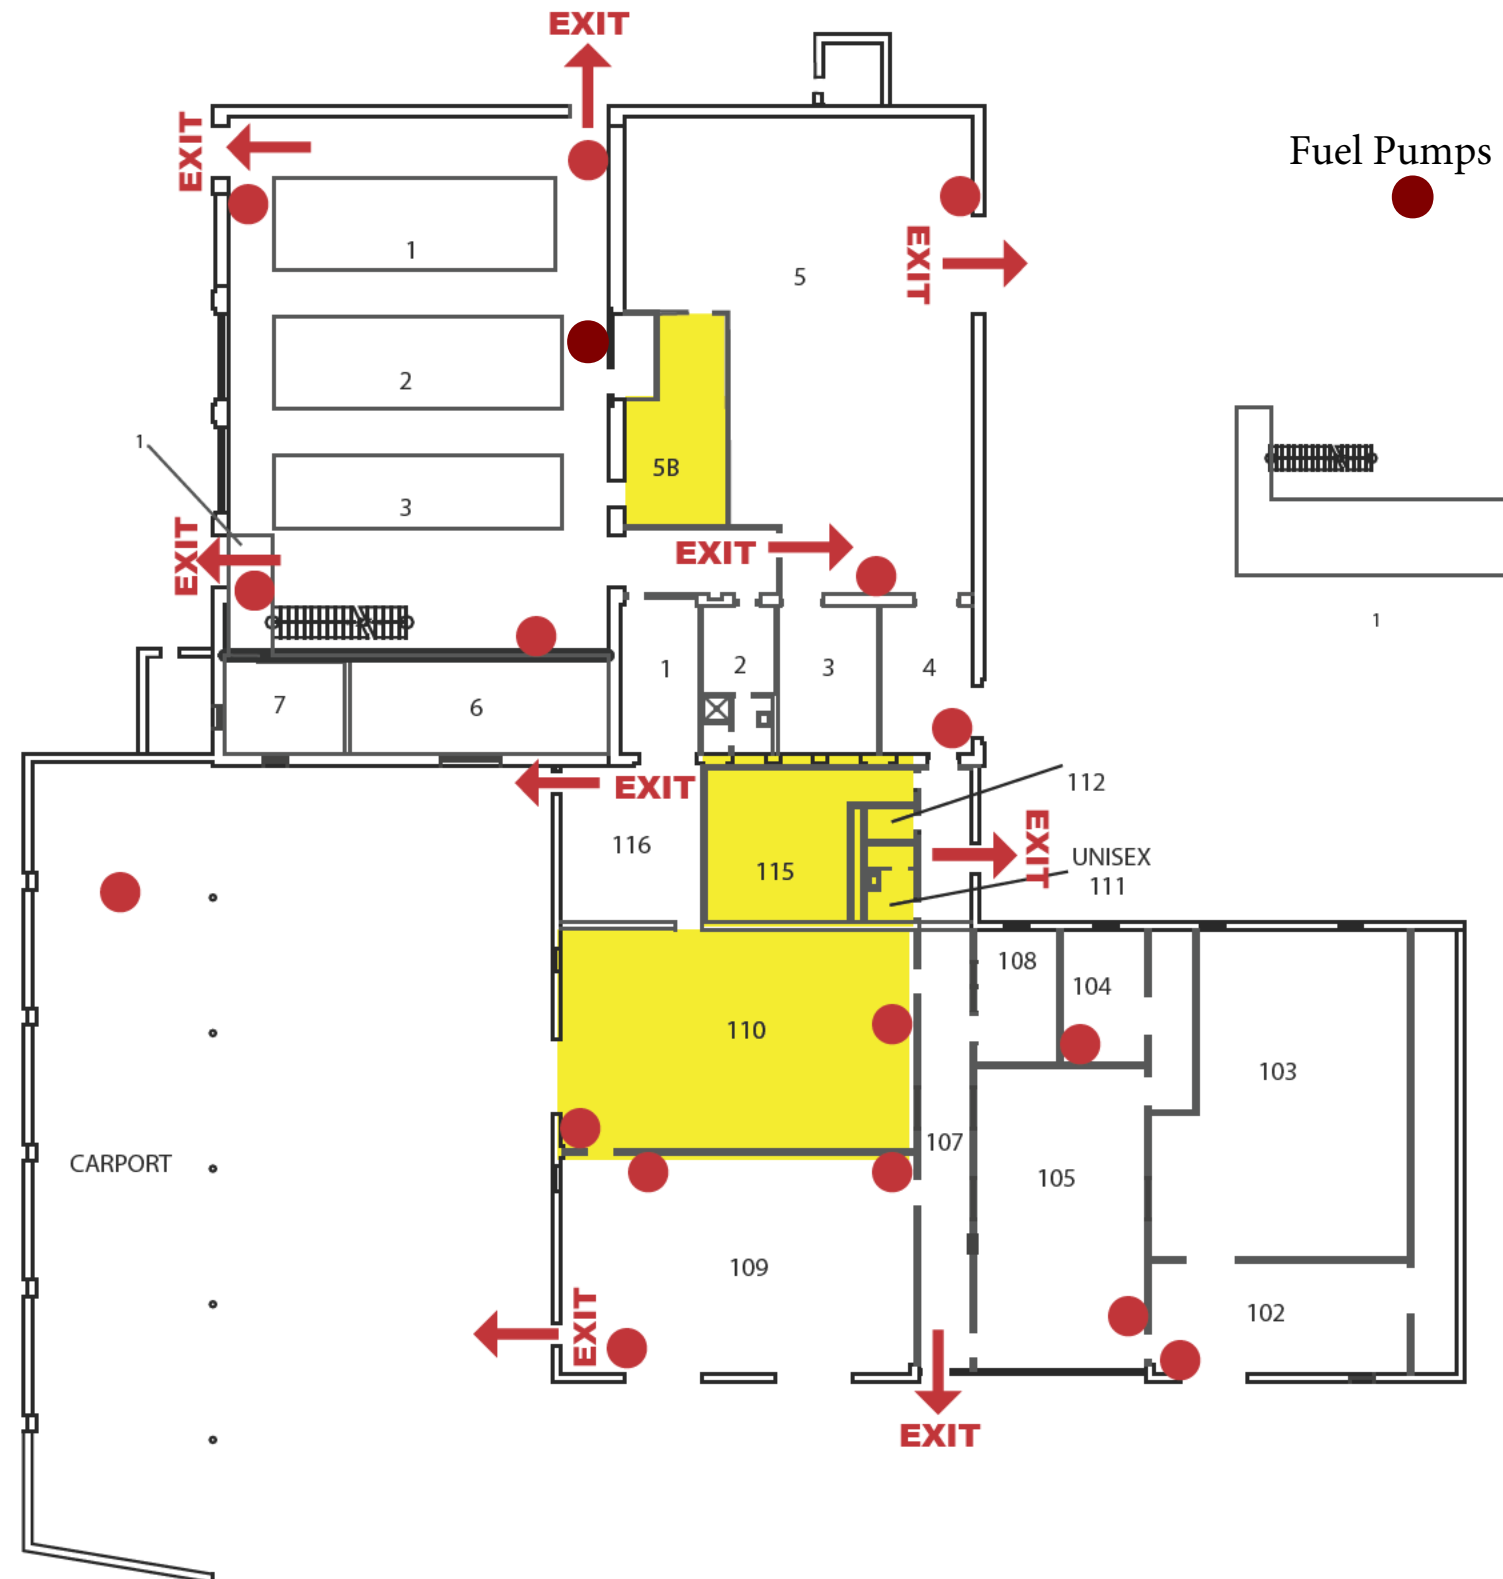

Emergency Evacuation Route Map

IN CASE OF FIRE:

Proceed to closest exit door and exit the building.

SEVERE WEATHER:

In case of Severe Weather stay in interior rooms.

KEY

- You Are Here
- Fire Exit Route
- Severe Weather Shelter
- Fire Extinguisher