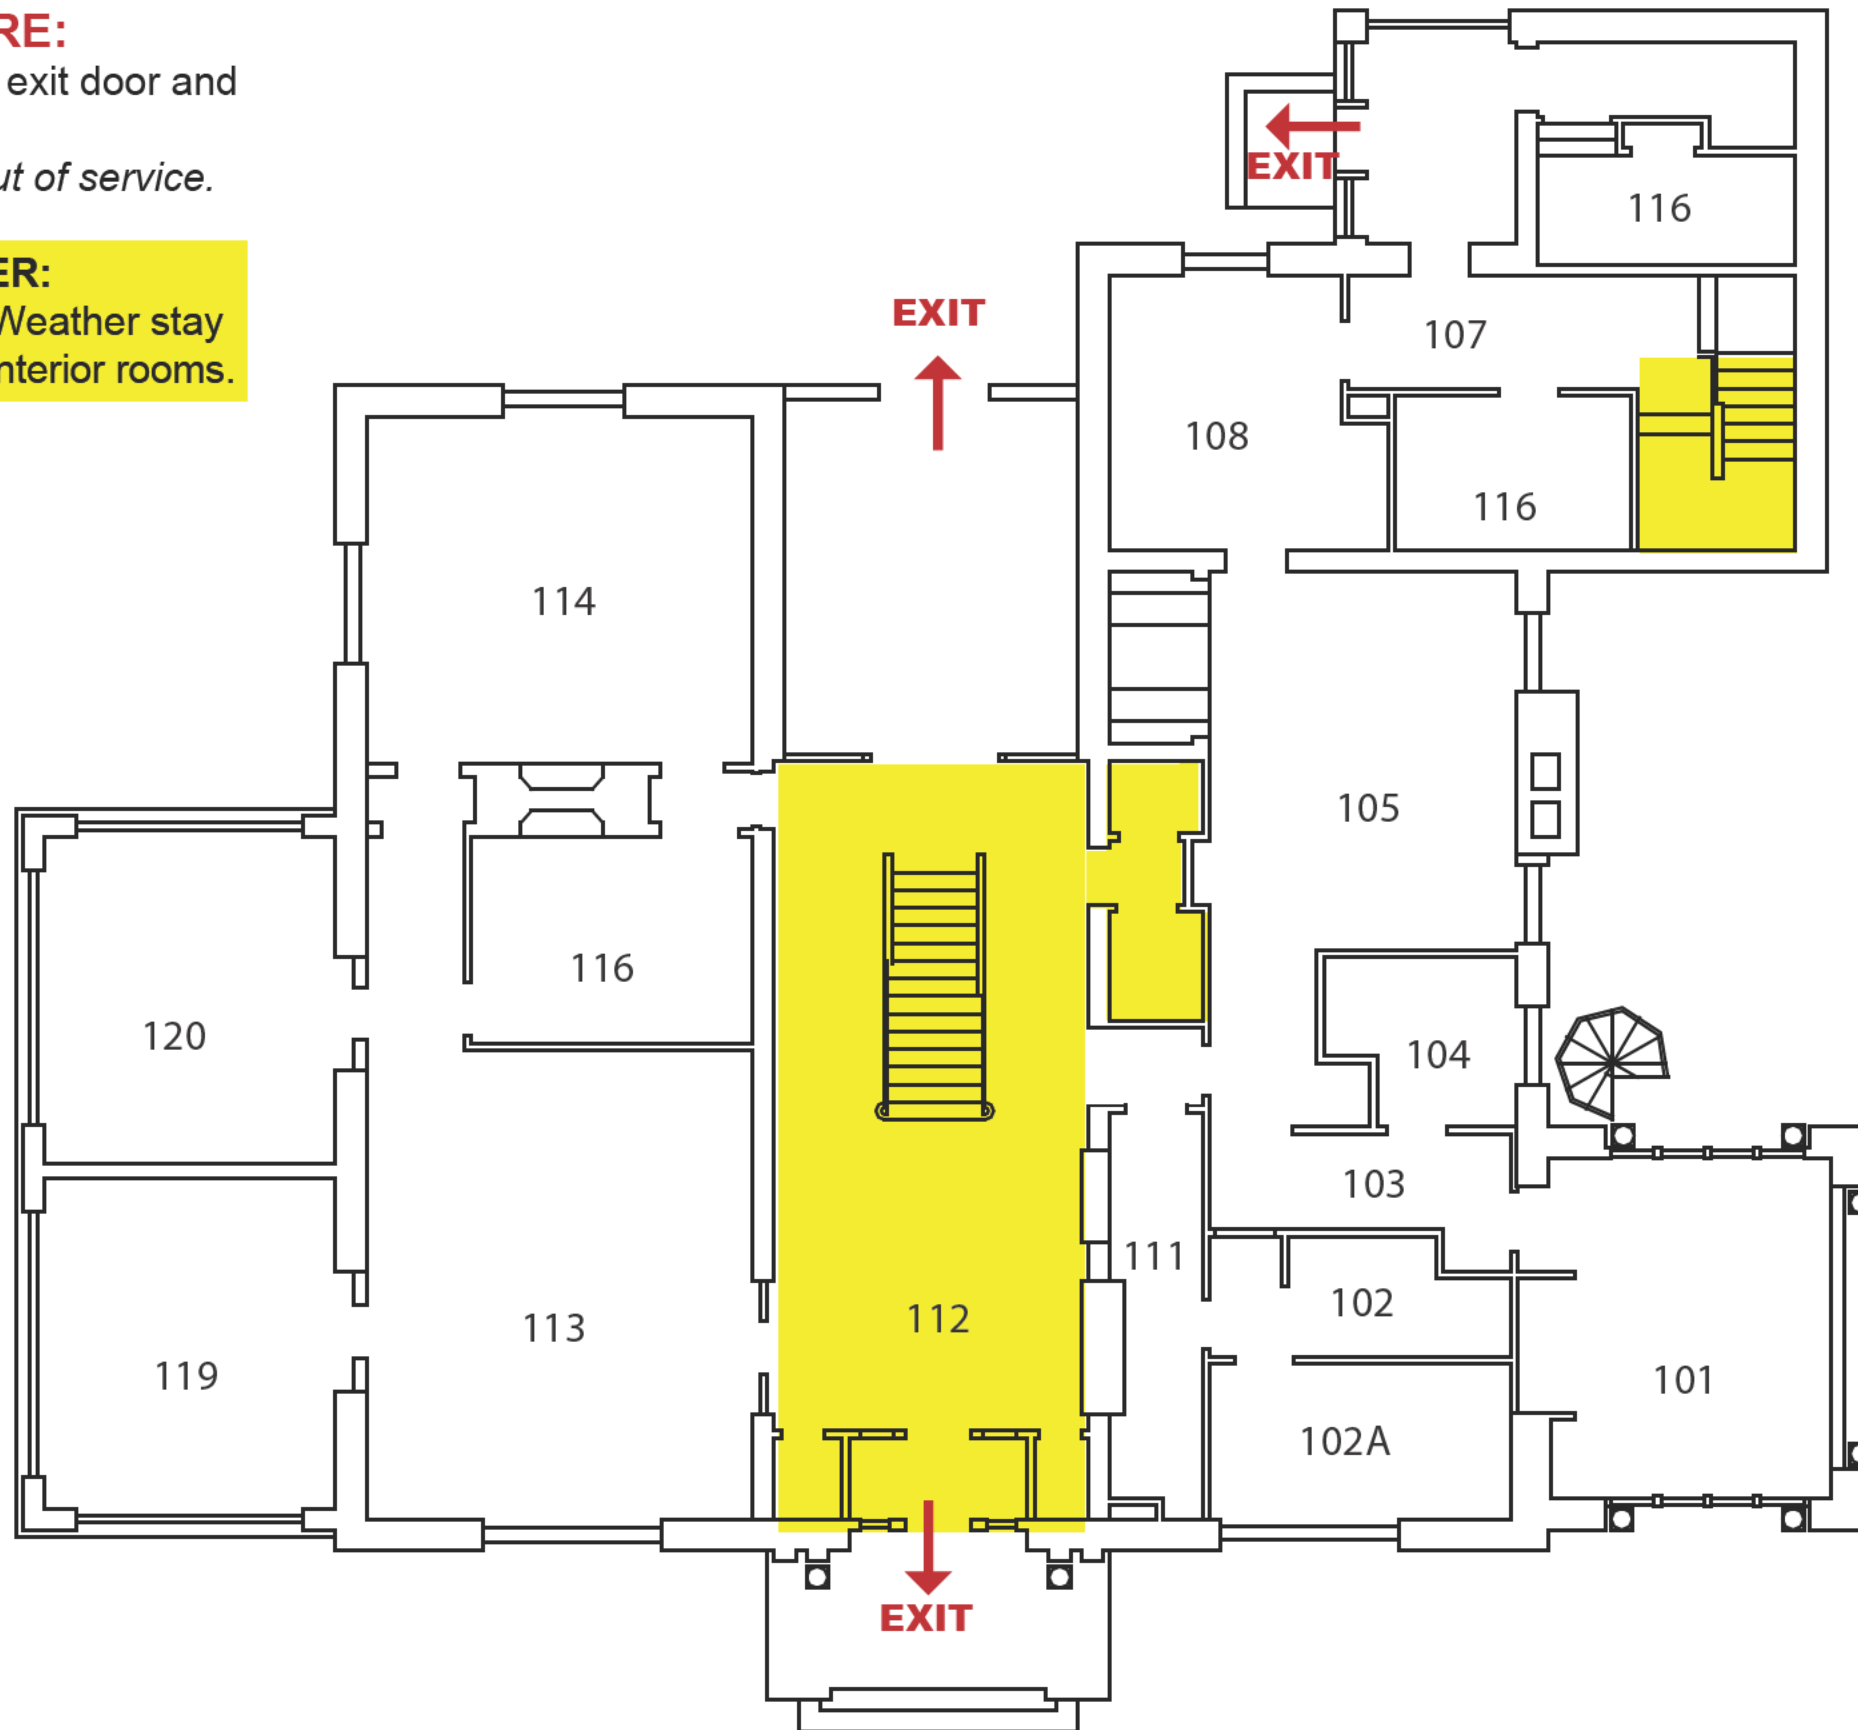

Emergency Evacuation Route Map

IN CASE OF FIRE:

Proceed to closest exit door and exit the building.
Elevators will be out of service.

SEVERE WEATHER:

In case of Severe Weather stay on ground level in interior rooms.

KEY

- You Are Here
- Fire Exit Route
- Severe Weather Shelter
- Fire Extinguisher

ERVIN HOUSE - 1st Floor