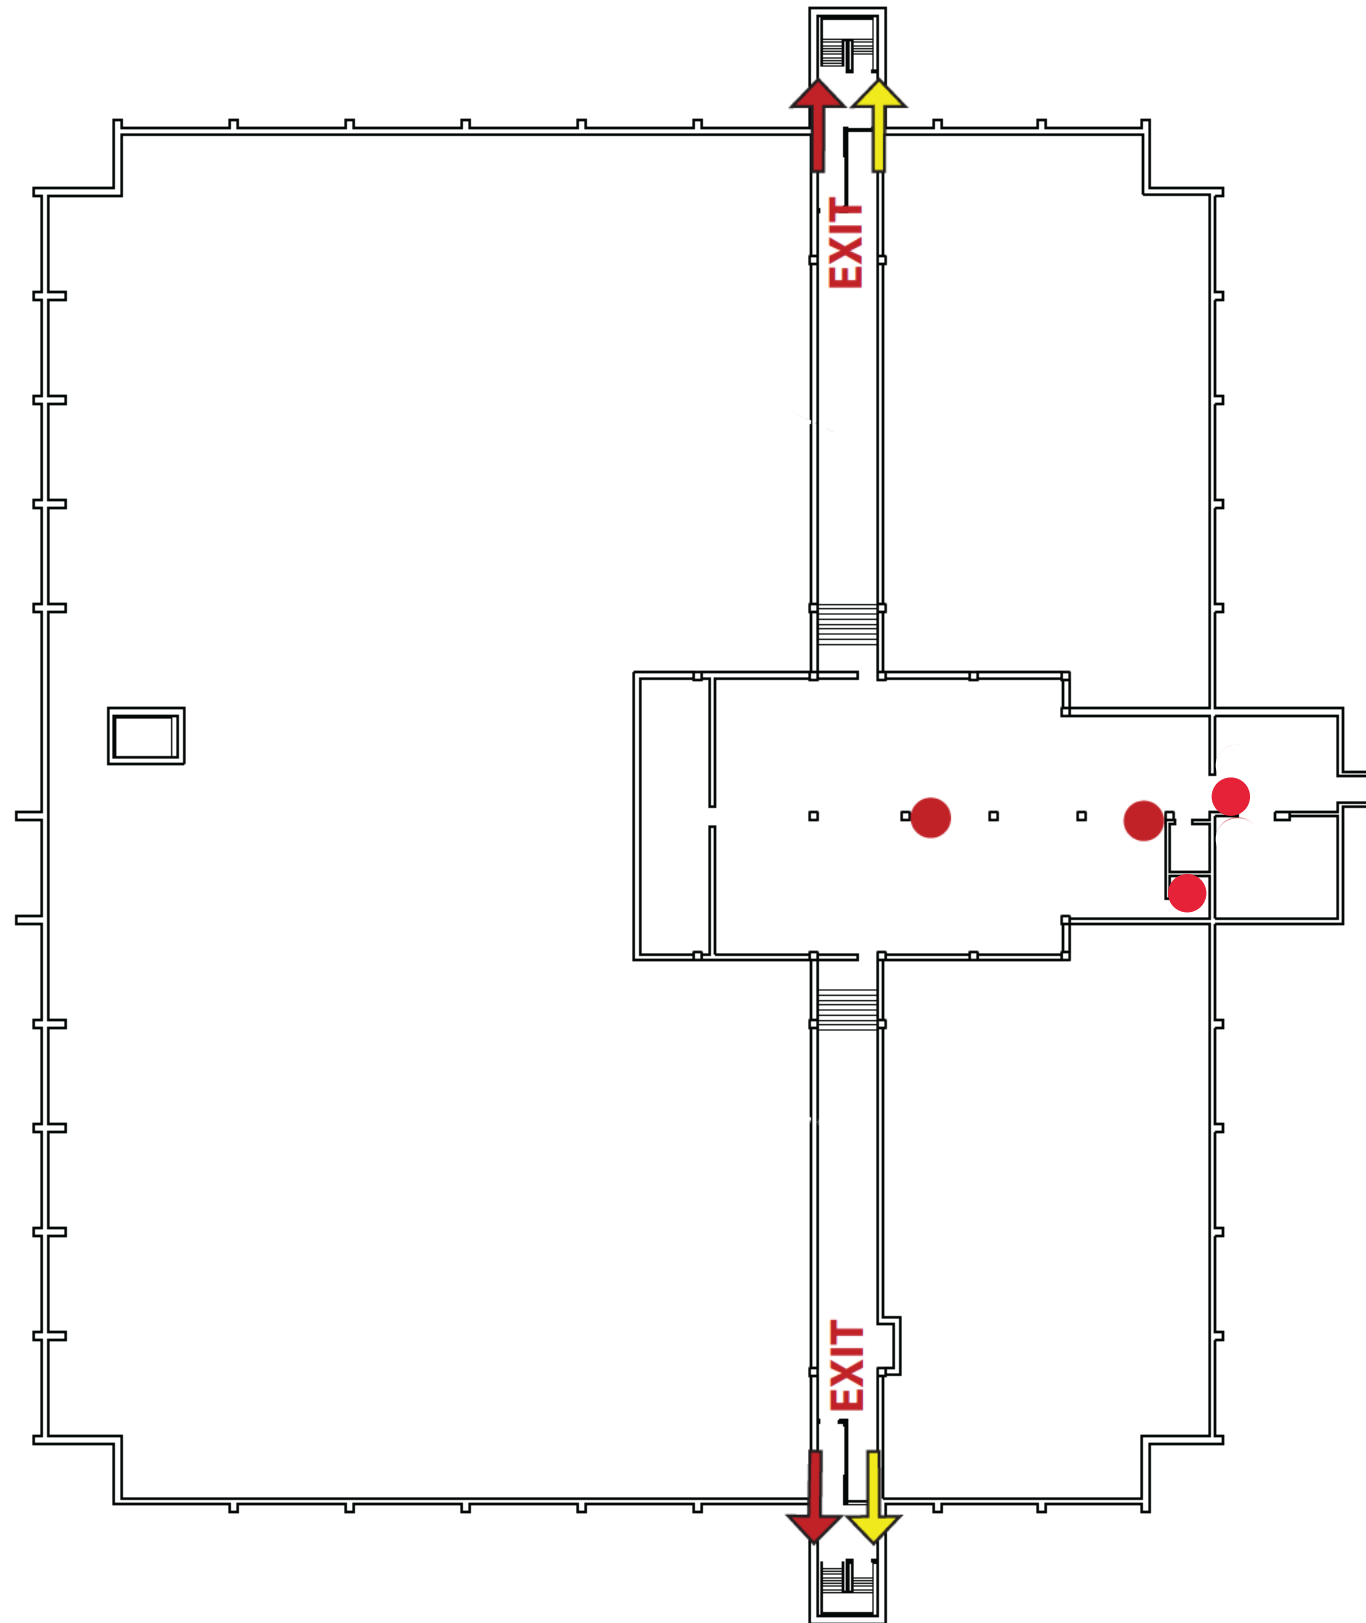

Emergency Evacuation Route Map

IN CASE OF FIRE:

Proceed to closest exit door and exit the building.
Elevators will be out of service.

SEVERE WEATHER:

In case of Severe Weather proceed to designated areas.

KEY

- You Are Here
- ← Fire Exit Route
- Severe Weather Shelter
- Fire Extinguisher
- AED
♥ Defibrillator