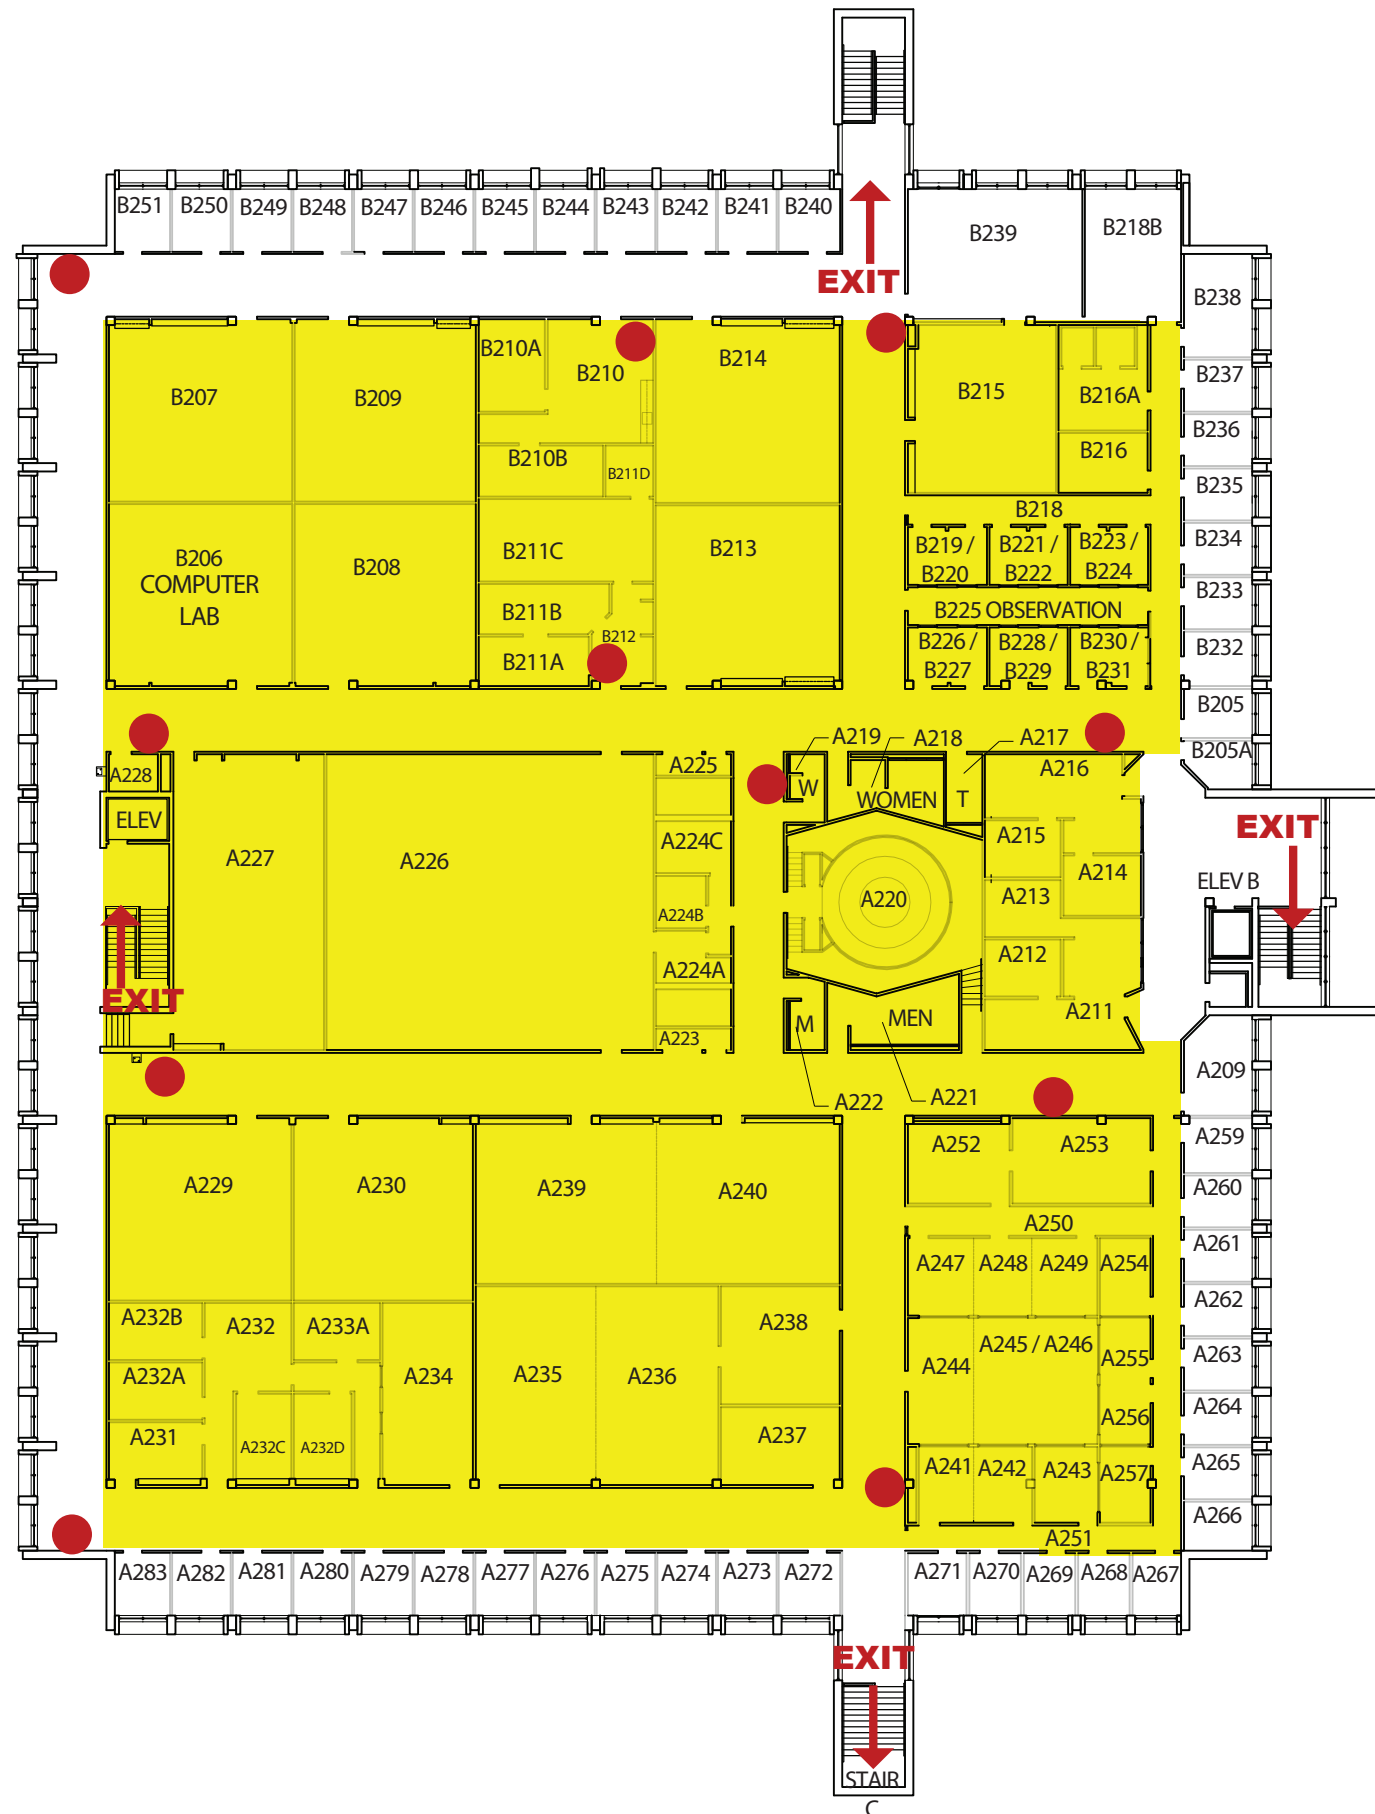

Emergency Evacuation Route Map

IN CASE OF FIRE:

Take closest stair down one level and exit the building.
Elevators will be out of service.

SEVERE WEATHER:

In case of Severe Weather proceed to designated areas.

KEY

- You Are Here
- ← Fire Exit Route
- Severe Weather Shelter
- Fire Extinguisher