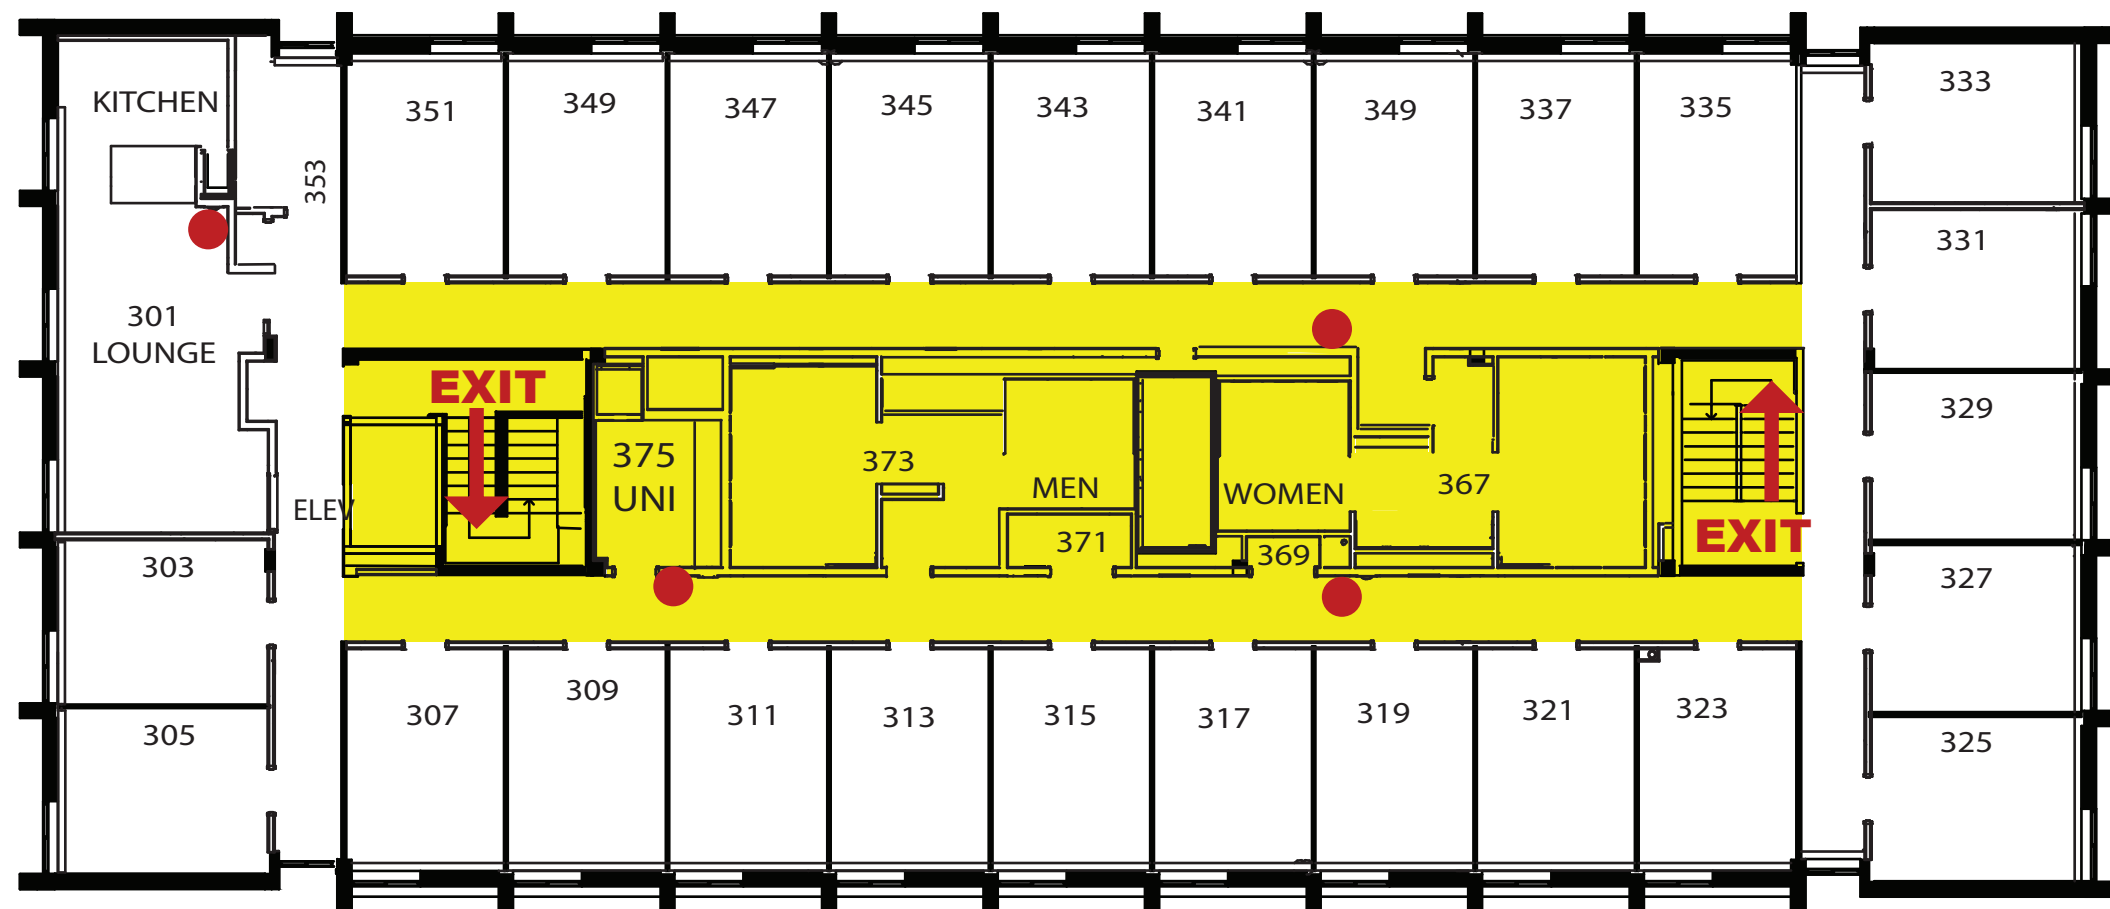

Emergency Evacuation Route Map

IN CASE OF FIRE:

Take closest stair down one level and exit the building.
Elevators will be out of service.

SEVERE WEATHER:

In case of Severe Weather go to designated areas.

KEY

- You Are Here
- ← Fire Exit Route
- Severe Weather Shelter
- Fire Extinguisher

Updated: 12.28.2020

CASE HALL - 3rd Floor