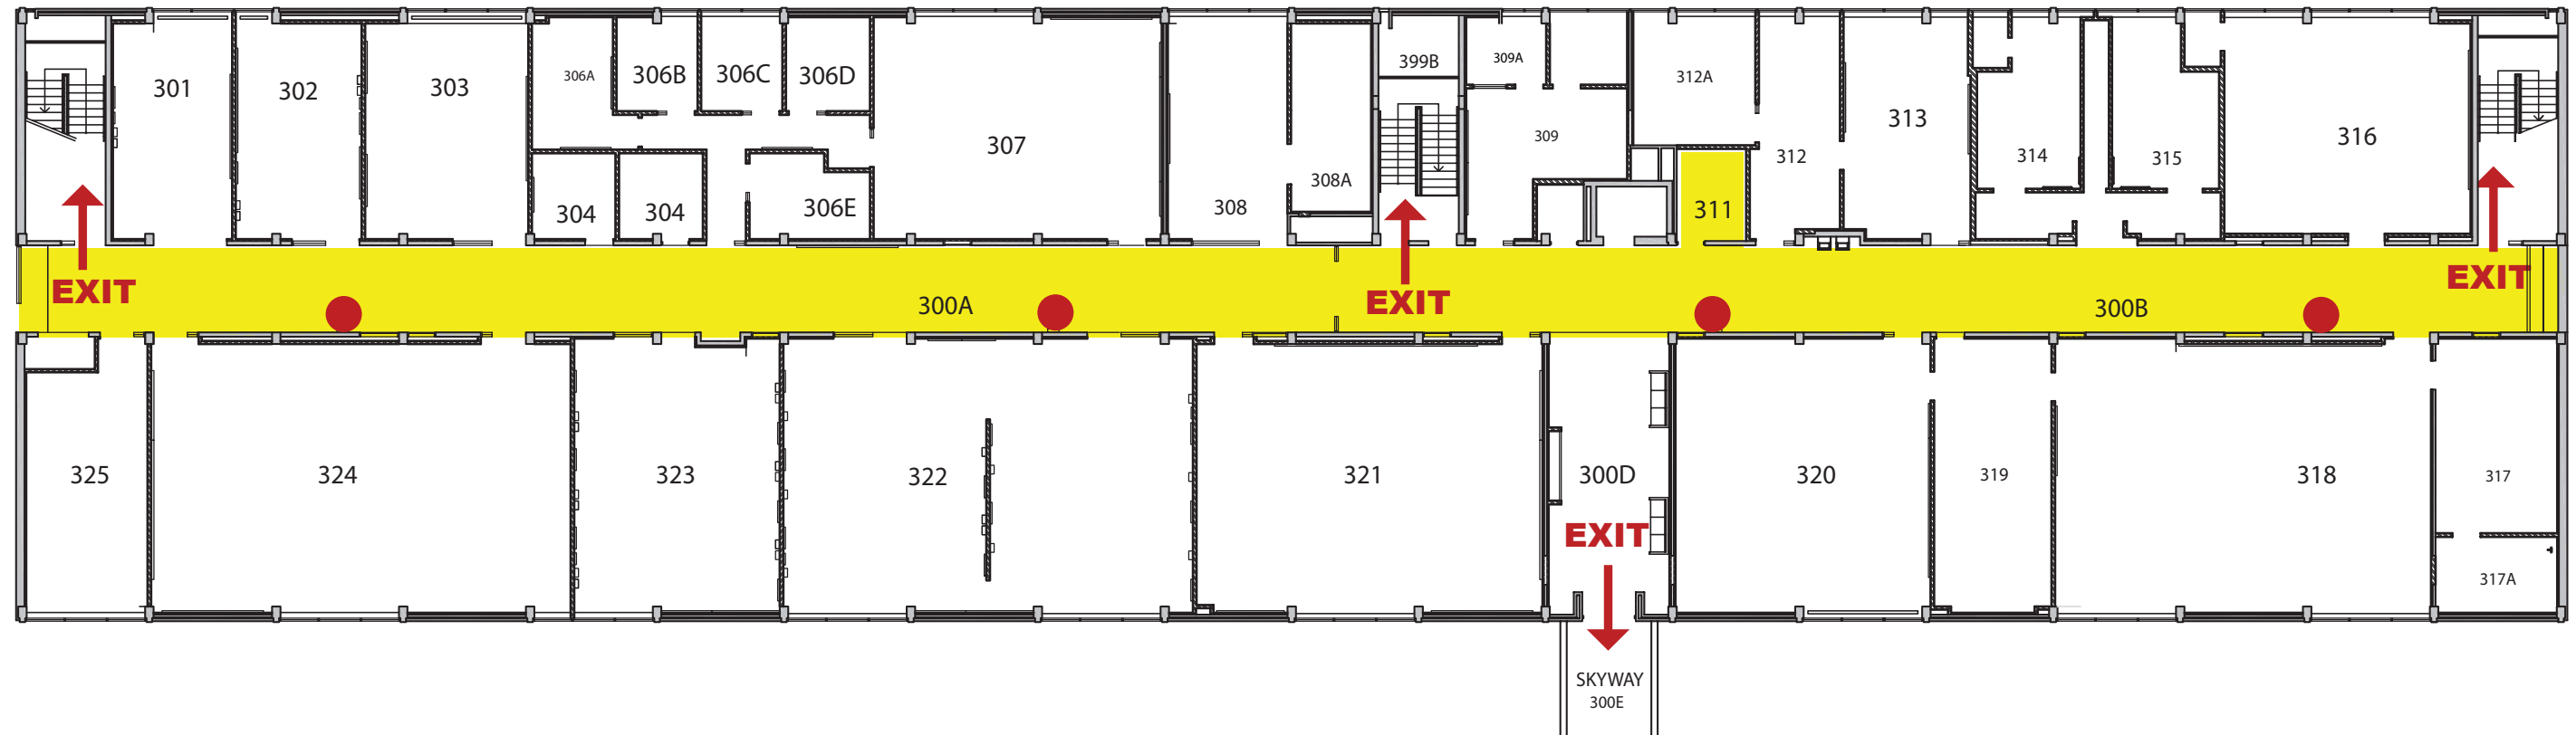

Emergency Evacuation Route Map

IN CASE OF FIRE:

Take closest stair down two levels and exit the building.
Elevators will be out of service.

SEVERE WEATHER:

In case of Severe Weather go to designated areas.

KEY

- You Are Here
- ← Fire Exit Route
- Severe Weather Shelter
- Fire Extinguisher

BROWN HALL - 3rd Floor