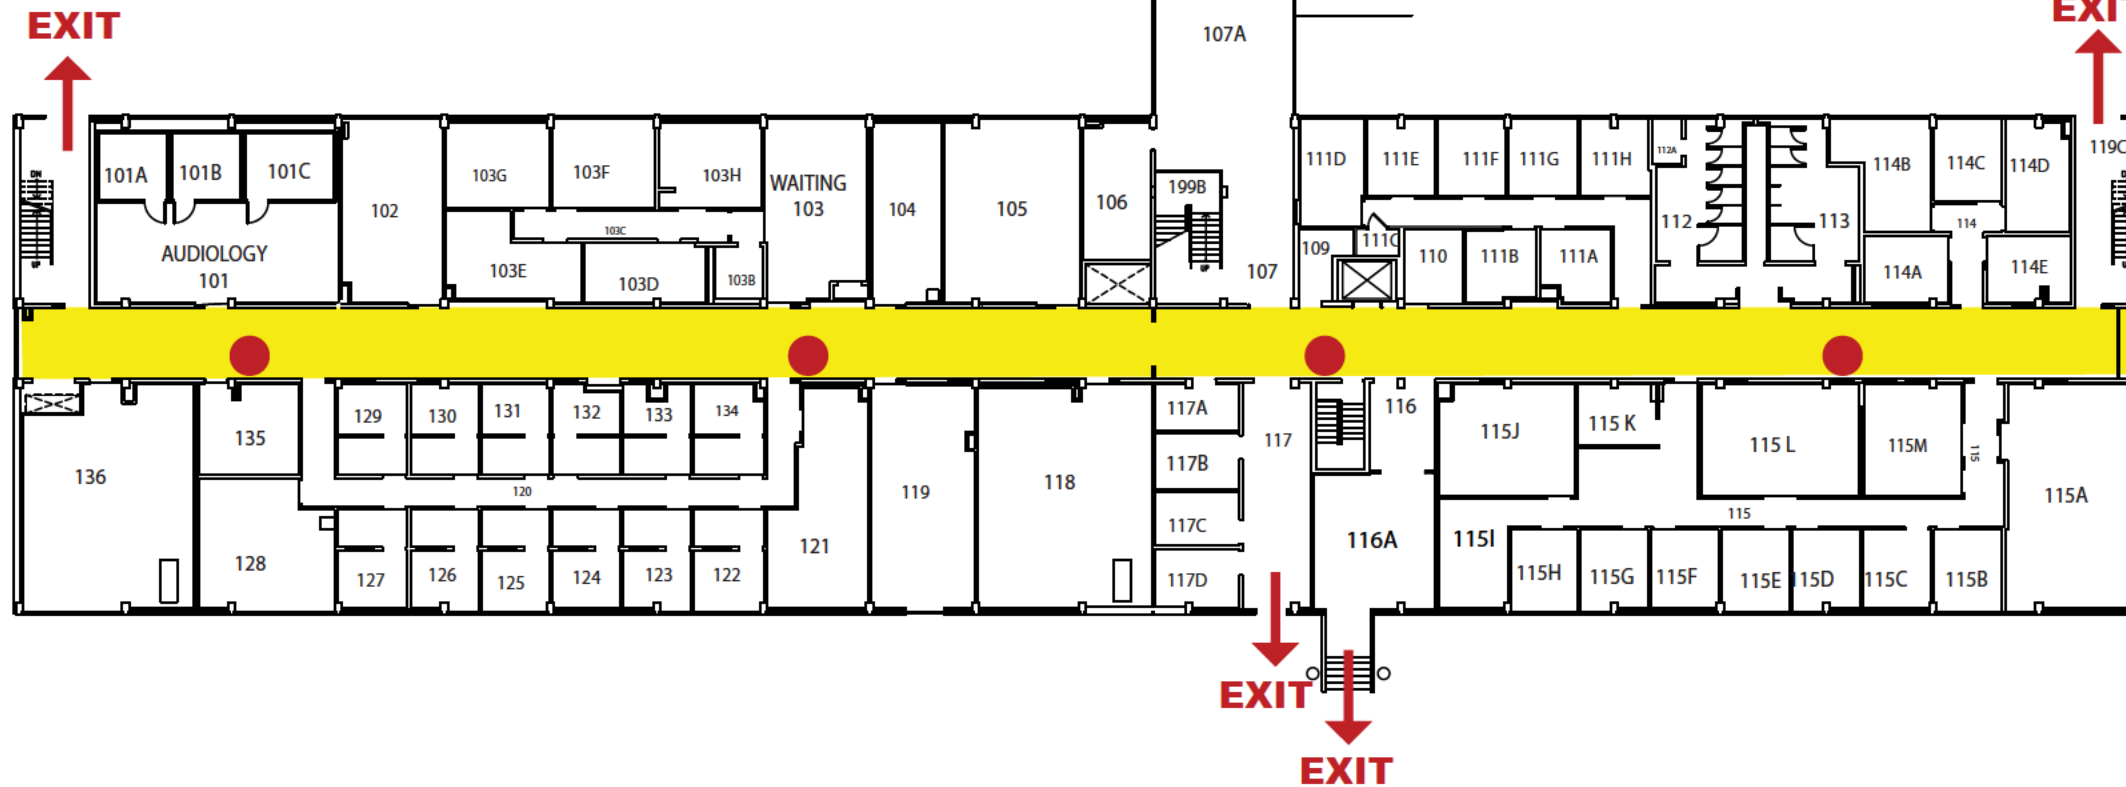

Emergency Evacuation Route Map

IN CASE OF FIRE:

Proceed to closest exit door and exit the building.
Elevators will be out of service.

SEVERE WEATHER:

In case of Severe Weather stay on ground level in interior rooms.

KEY

- You Are Here
- Fire Exit Route
- Severe Weather Shelter
- Fire Extinguisher

BROWN HALL - 1st Floor