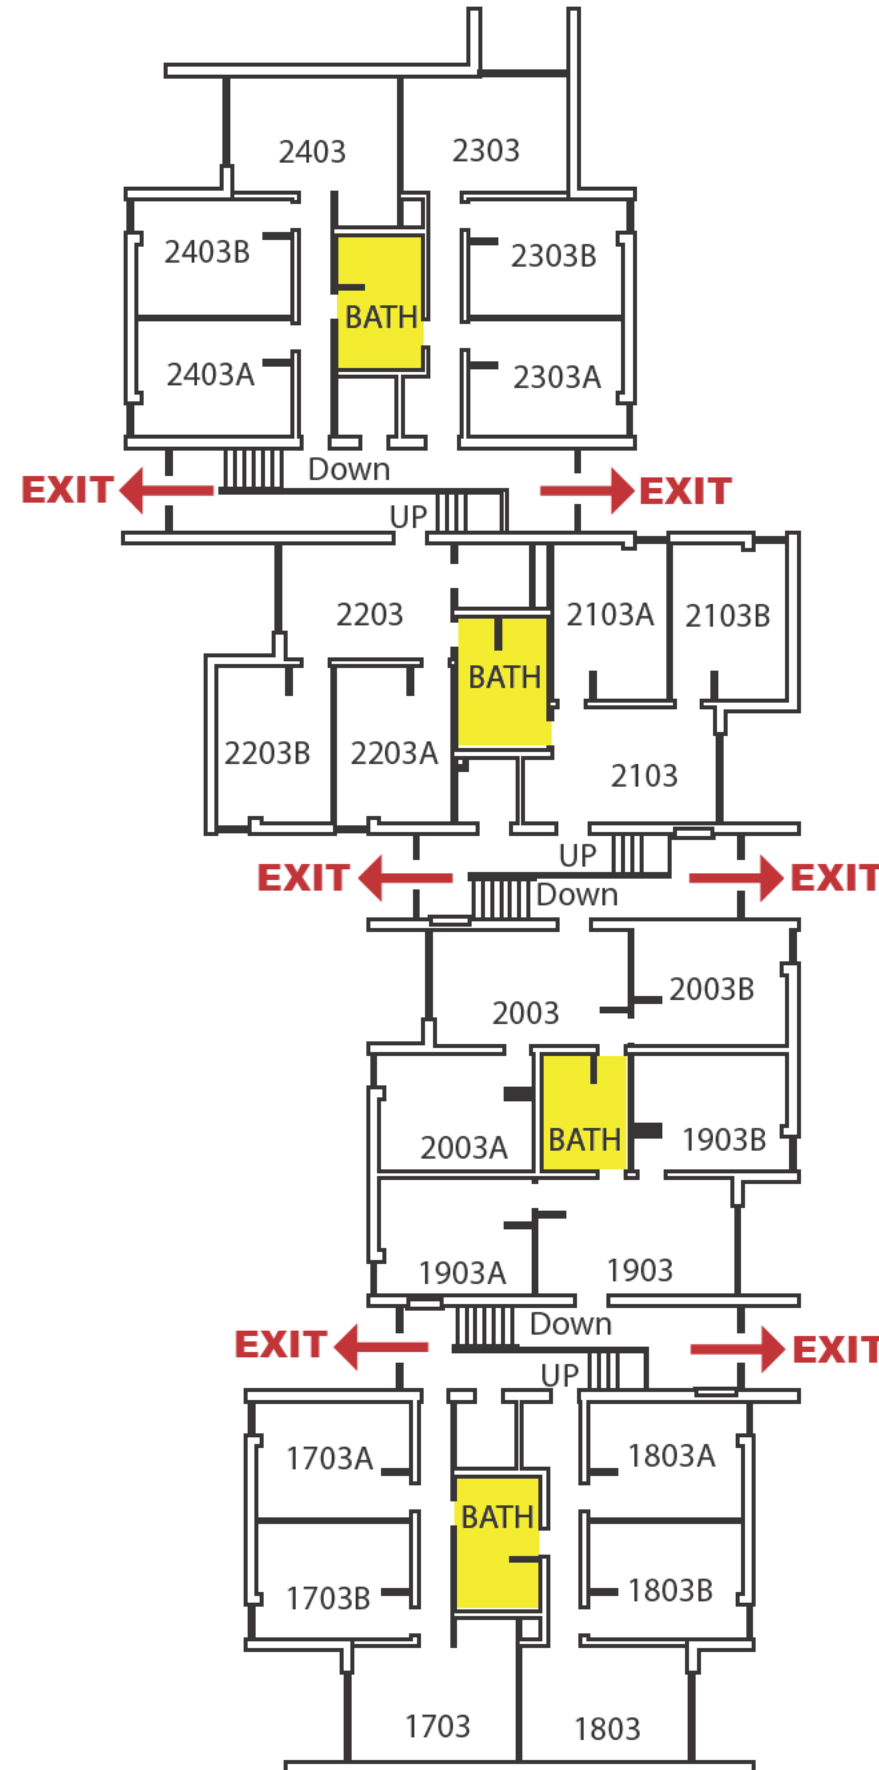

Emergency Evacuation Route Map

IN CASE OF FIRE:

Take closest stair down two levels and exit the building.
Elevators will be out of service.

SEVERE WEATHER:

In case of Severe Weather go to designated areas.

KEY

You Are Here

← Fire Exit Route

■ Severe Weather Shelter Route

● Fire Extinguisher

NORTH BENTON HALL - 3rd Floor