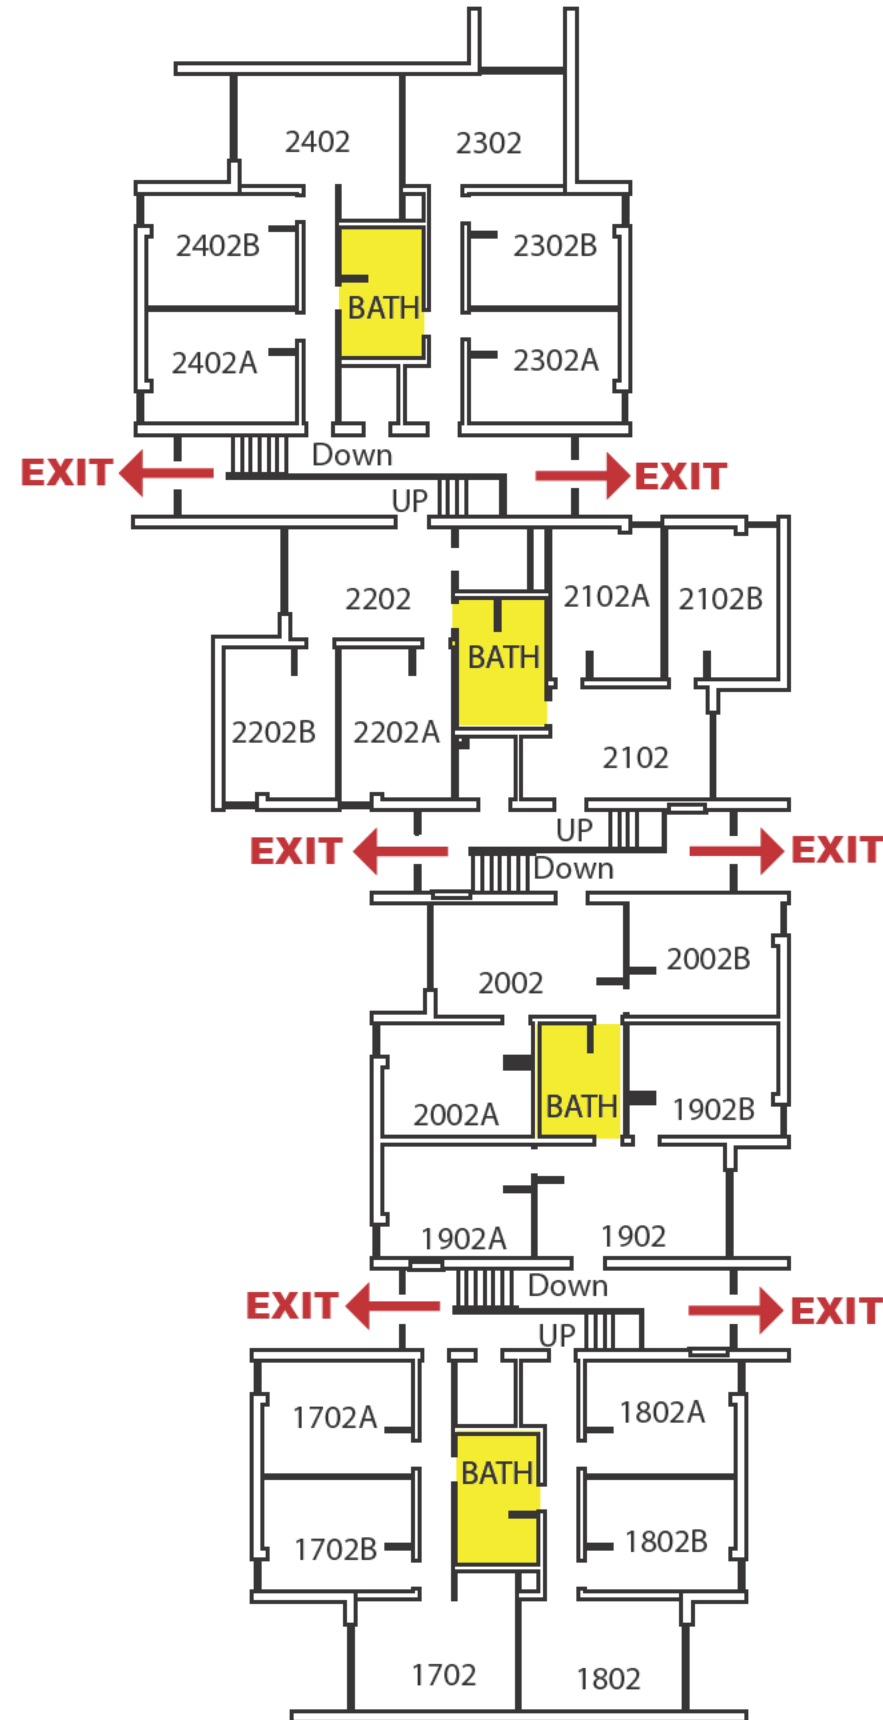

Emergency Evacuation Route Map

IN CASE OF FIRE:

Take closest stair down one level and exit the building.
Elevators will be out of service.

SEVERE WEATHER:

In case of Severe Weather go to designated areas.

KEY

- You Are Here
- ← Fire Exit Route
- Severe Weather Shelter
- Fire Extinguisher

NORTH BENTON HALL - 2nd Floor