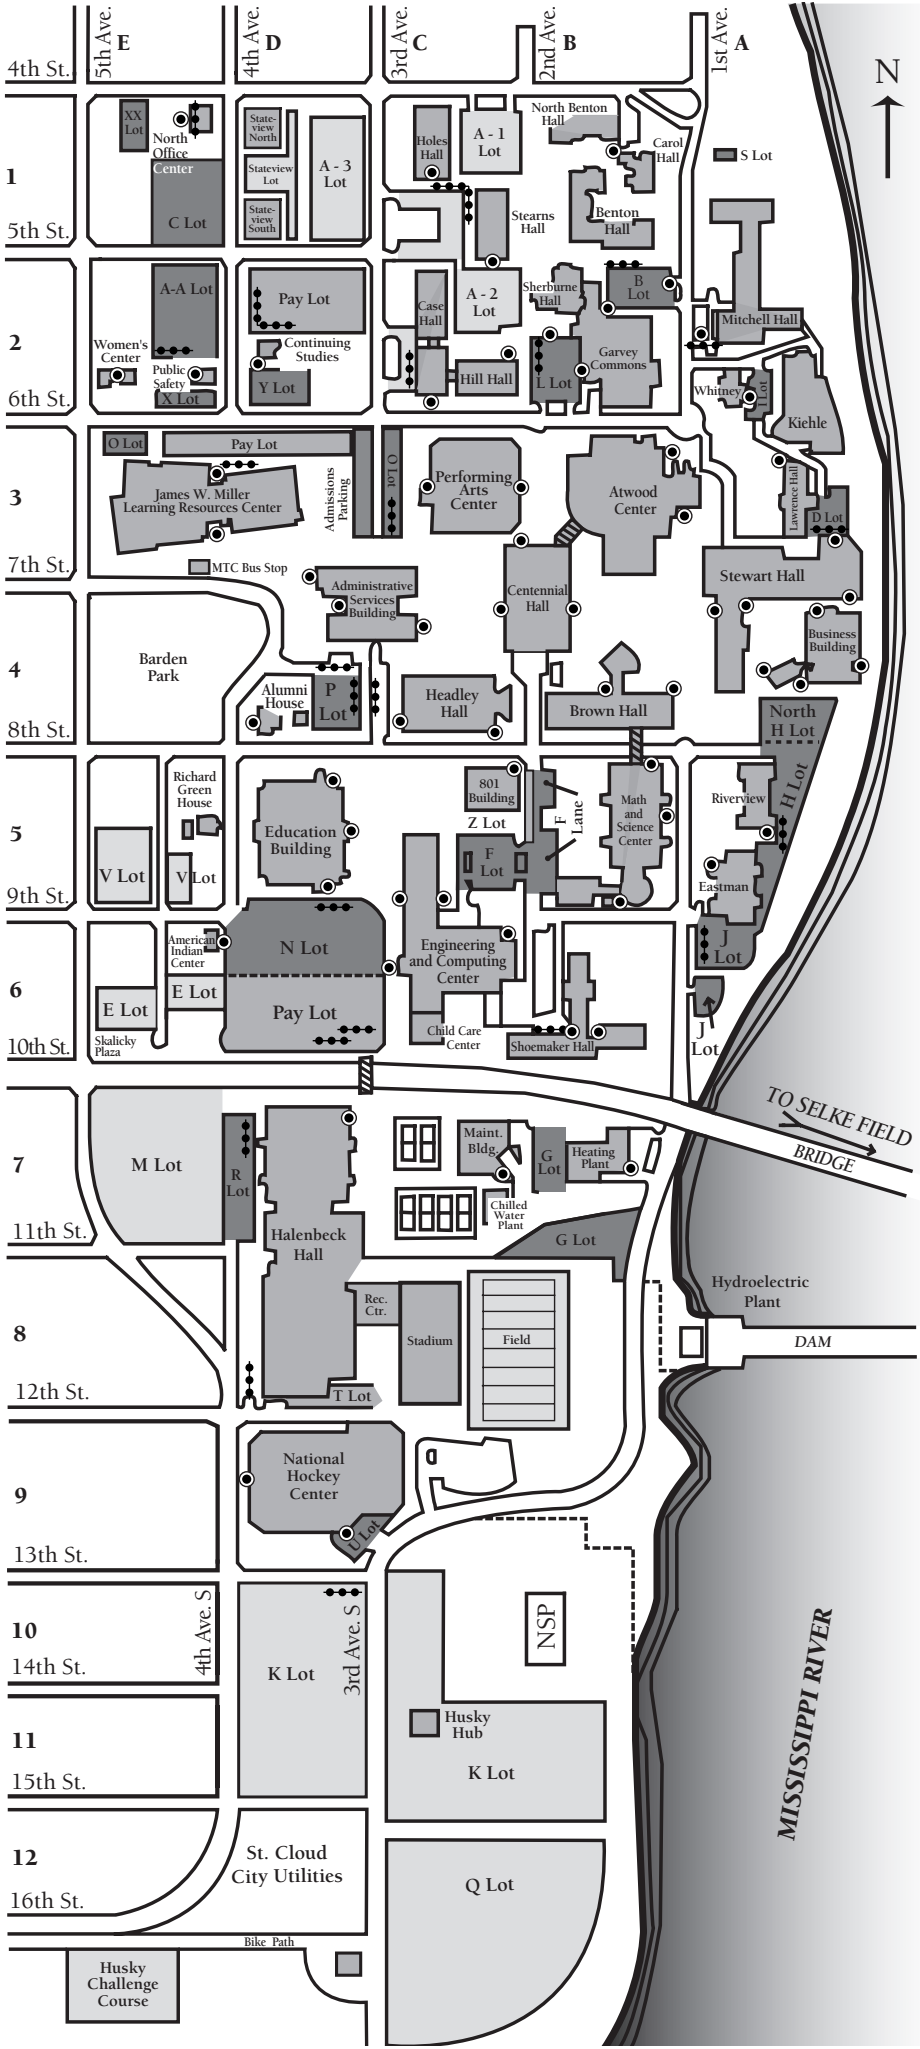

# ST. CLOUD STATE UNIVERSITY

### TO REACH THE CAMPUS

- **From Interstate 94:** Use Exit 171, take County Road 75 into city, follow signs.
- **From Highway 10:** Exit at Highway 23 intersection, cross river, turn left at Fourth Avenue South, follow signs.
- **From the Southwest (Highway 15, 23; County Road 75):** All routes link with Division Street; turn right at Fifth Avenue South, follow signs.
- **From the East (Highway 23):** Cross river, turn left at Fourth Avenue South, follow signs.

### LEGEND

AS	Administrative Services	C4
AH	Alumni House	D4
AIC	American Indian Center	E6
AMC	Atwood Memorial Center	B3
BTH	Benton Hall	B1
BH	Brown Hall	B4
BG	Buildings and Grounds	E1
BB	Business Building (G.R. Herberger College of Business)	A4
CRH	Carol Hall	B1
CSH	Case Hall	C2
CH	Centennial Hall	B4
CCS	Continuing Studies	D2
ECC	Engineering & Computing Center	C6
EH	Eastman Hall	A5
EB	Education Building	D5
FLD	Field	B8
GC	Garvey Commons	B2
HaH	Halenbeck Hall	D7
HH	Headley Hall	C4
HiHH	Health Center	C2
HP	Heating Plant	B7
HiH	Hill Hall	C2
HoH	Holes Hall	C1
Hub	Husky Hub	C10
MC	James W. Miller Learning Resources Center (library)	D3
KVAC	Kiehle Visual Arts Center	A2
LH	Lawrence Hall	A3
MB	Maintenance Building	C7
MS	Mathematics & Science Center	B5
MH	Mitchell Hall	A2
NHC	National Hockey Center	D9
NOC	North Office Center	E1
NSP	NSP Building	B10
PA	Performing Arts Center	C3
PS	Public Safety	E2
REC	Recreation Center	C8
RGH	Richard Green House	E5
	Ritsche Auditorium (Stewart Hall)	A4
R	Riverview	A5
SBH	Sherburne Hall	B2
SMH	Shoemaker Hall	B6
STA	Stadium	C8
SVN	Stateview North	D1
SVS	Stateview South	D1
STH	Stearns Hall	C1
SH	Stewart Hall (Ritsche Auditorium)	A4
WH	Whitney House	A2
WC	Women's Center	E2
801B	801 Building	C5

Handicapped Parking  
Wheelchair Accessible Entrance