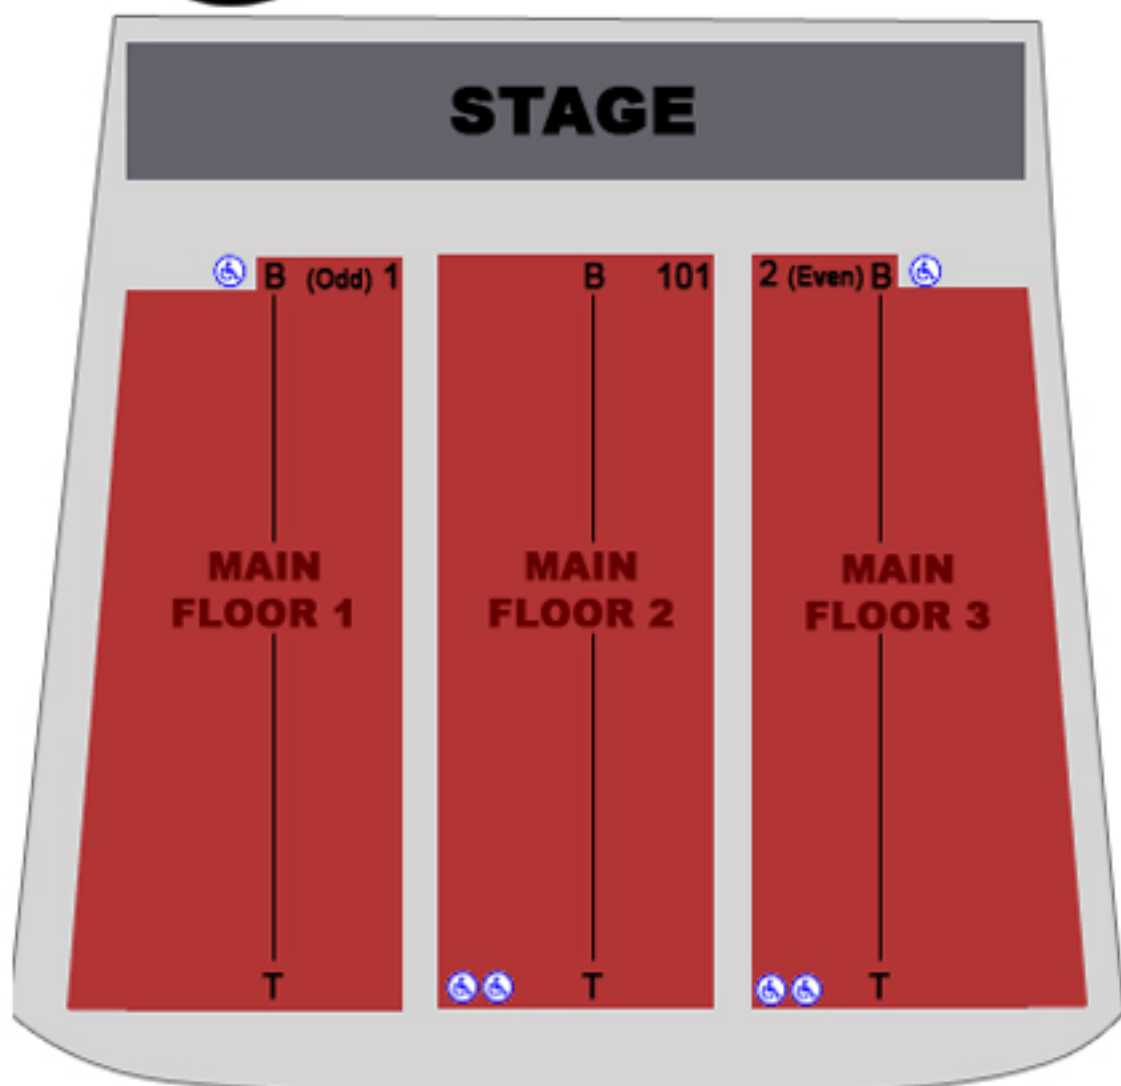

RITSCHÉ AUDITORIUM STEWART HALL

STAGE

WILL
CALL

RITSCHÉ AUDITORIUM LOBBY

← BALCONY
ENTRANCE

■ - MAIN FLOOR
♿ - ACCESSIBLE

RITSCHÉ AUDITORIUM STEWART HALL

STAGE

■ - MAIN FLOOR ■ - BALCONY ■ - BALCONY
■ - BALCONY ♿ - ACCESSIBLE