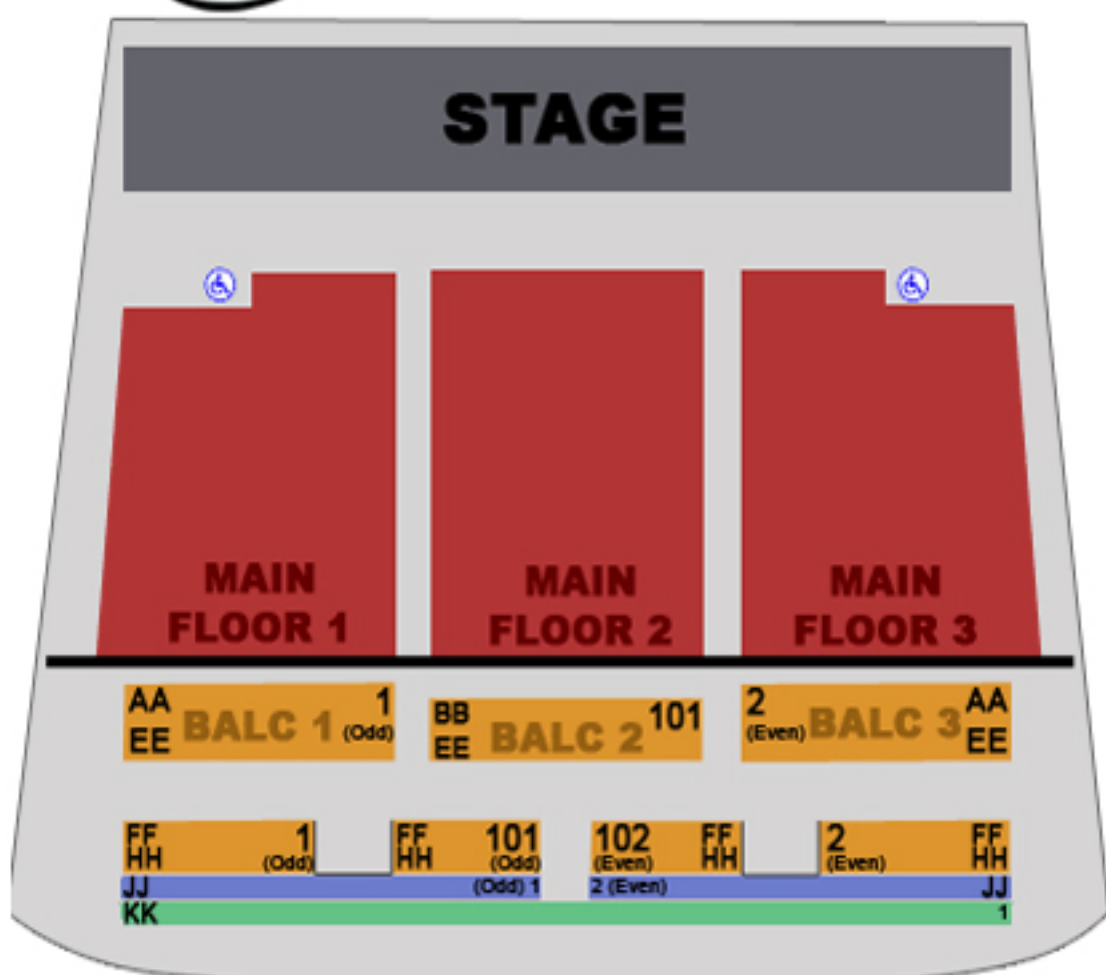

RITSCHÉ AUDITORIUM STEWART HALL

STAGE

WILL
CALL

RITSCHÉ AUDITORIUM LOBBY

← BALCONY
ENTRANCE

■ - MAIN FLOOR
♿ - ACCESSIBLE

RITSCHÉ AUDITORIUM STEWART HALL

STAGE

■ - MAIN FLOOR ■ - BALCONY ■ - BALCONY
■ - BALCONY ♿ - ACCESSIBLE