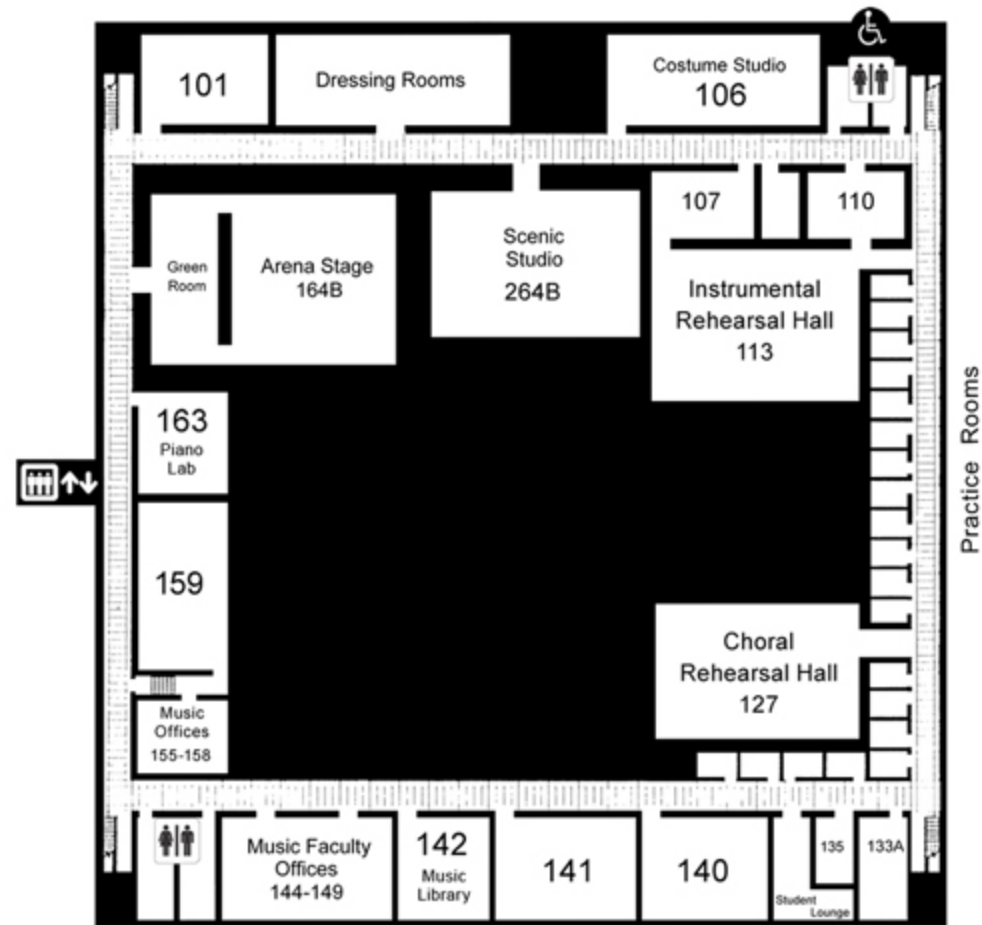

Welcome to the Performing Arts Center

Ground Floor

Department of Music
 238 Main Office (320) 308-3223
www.stcloudstate.edu/music
music@stcloudstate.edu

Basement

Department of Theatre
 Film Studies and Dance
 202 Main Office (320) 308-3229
www.stcloudstate.edu/theatrefilmdance
theatrefilmdance@stcloudstate.edu