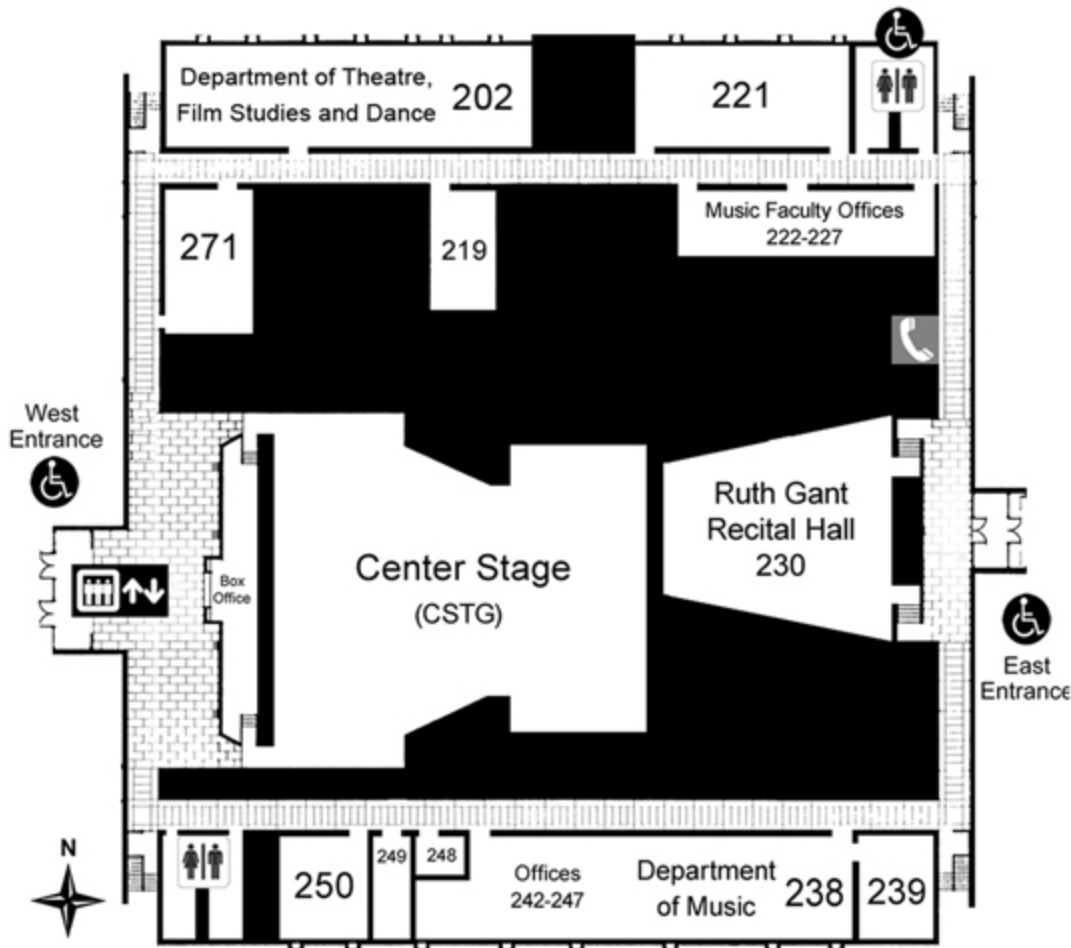

Welcome to the Performing Arts Center

Ground Floor

Department of Music
 238 Main Office (320) 308-3223
www.stcloudstate.edu/music
music@stcloudstate.edu

Basement

Department of Theatre
 Film Studies and Dance
 202 Main Office (320) 308-3229
www.stcloudstate.edu/theatrefilmdance
theatrefilmdance@stcloudstate.edu