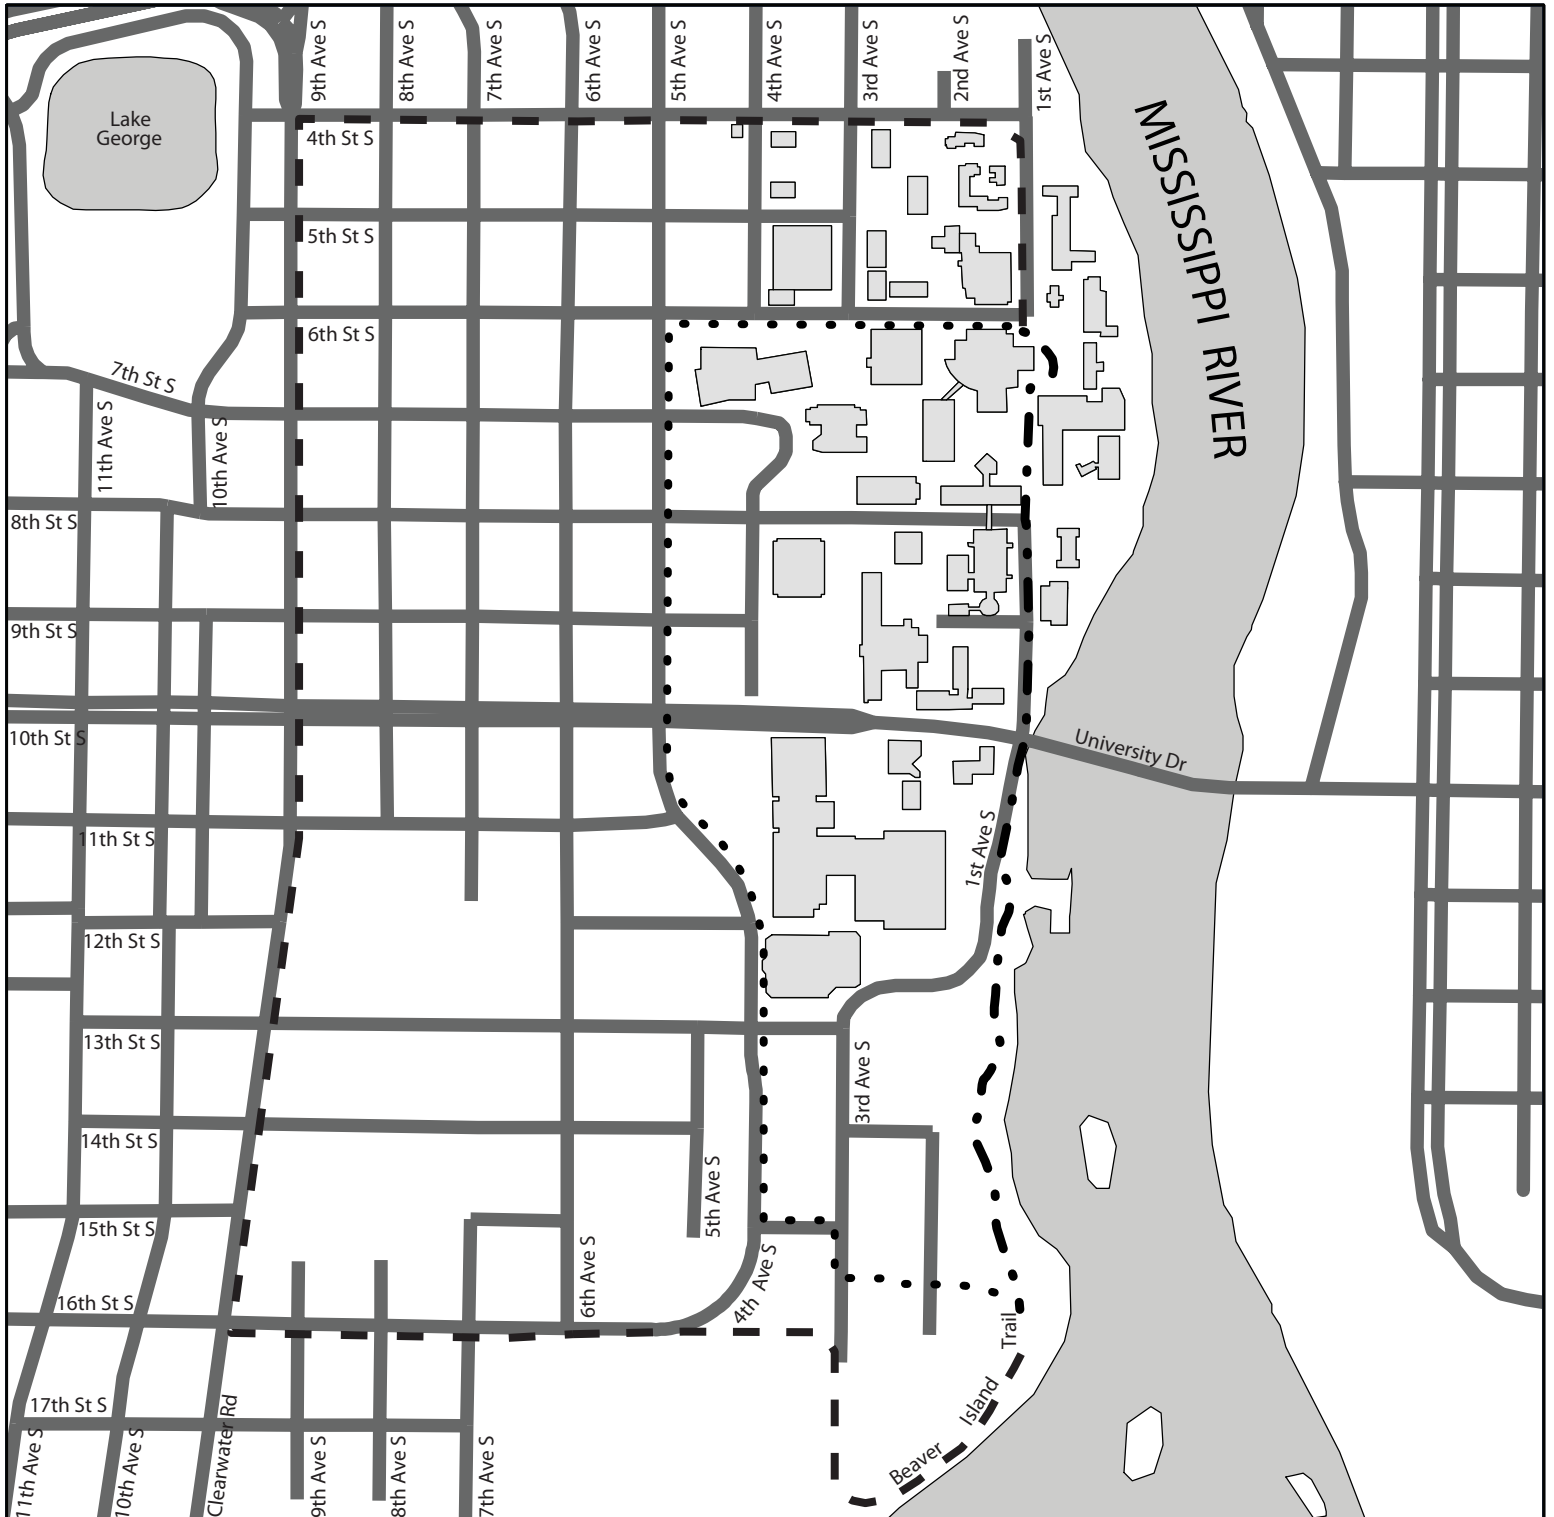

# Saint Cloud State University Area Walking/Running Routes

--- 5K Route

..... 2 Mile Route