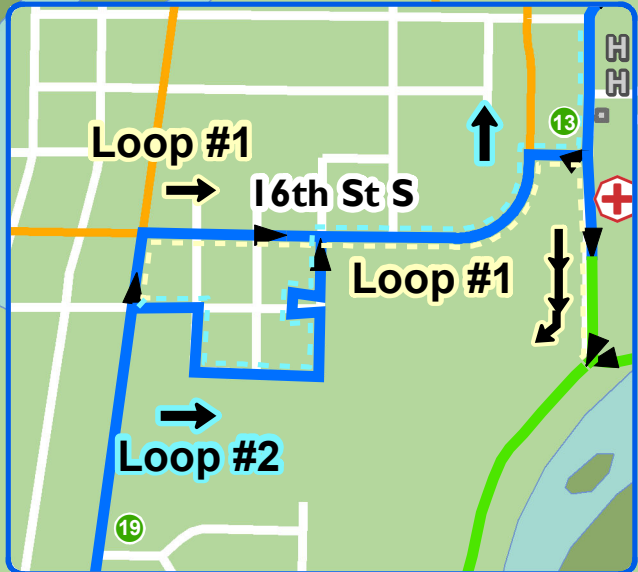

20 MILE ECO-CHALLENGE

- MILE MARKERS
- AID STATIONS
- START
- FINISH
- ROAD
- TRAIL

20 MILE ROUTE LOOPS

Course maps created by
GeoComm
 601 West St Germain Street St Cloud, MN
 888-GEO-COMM www.geo-comm.com