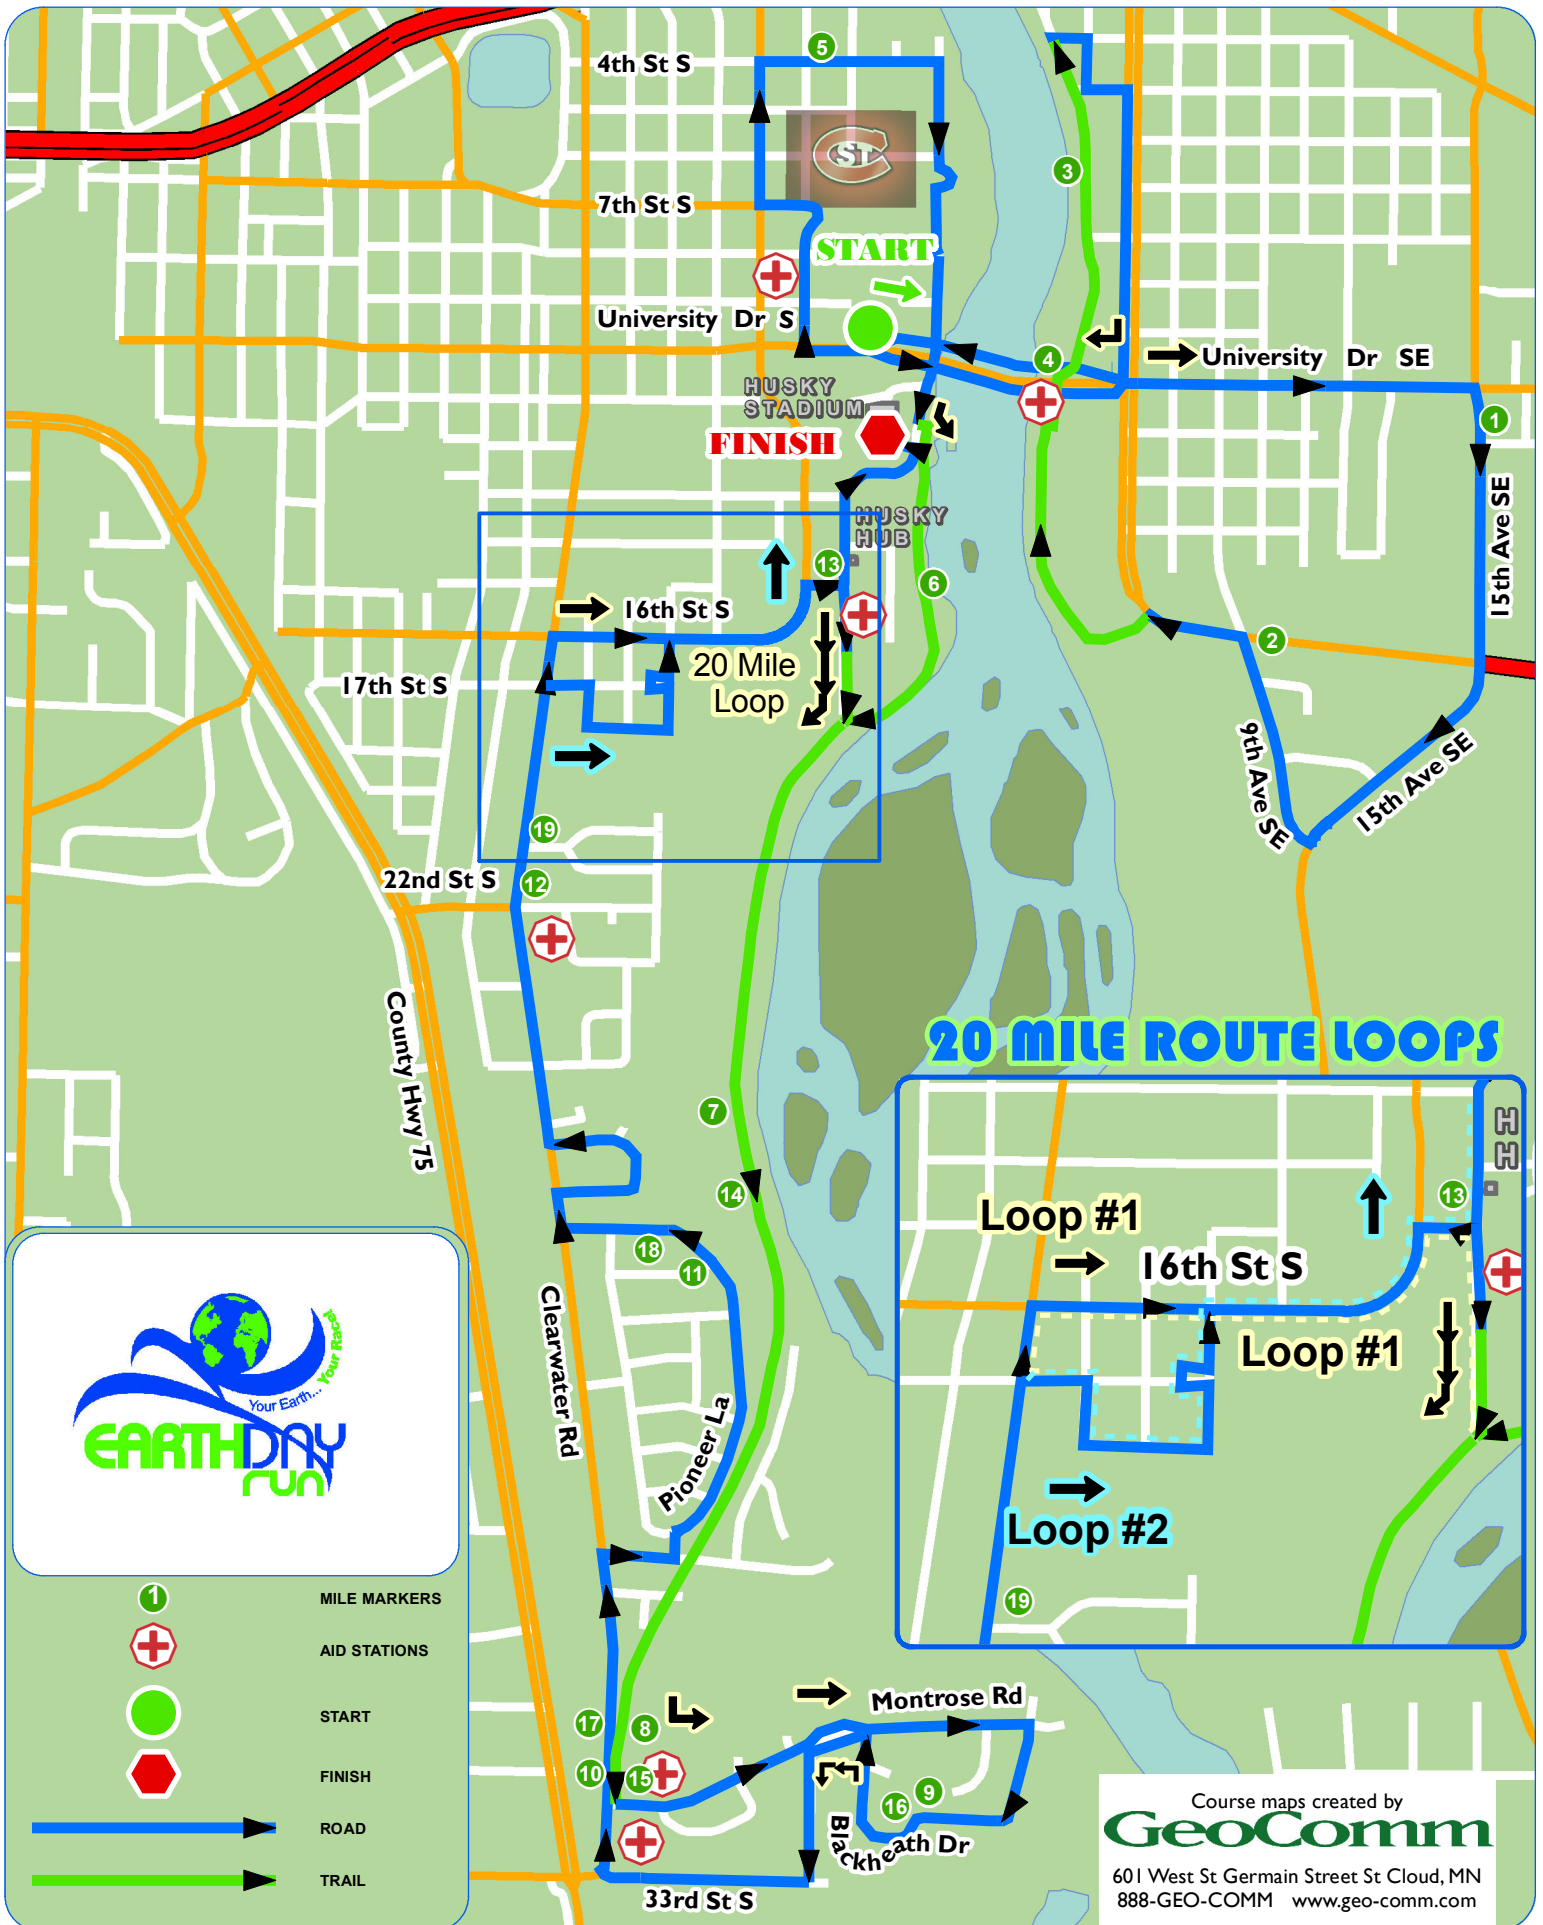

20 MILE ECO-CHALLENGE

- MILE MARKERS
- AID STATIONS
- START
- FINISH
- ROAD
- TRAIL

20 MILE ROUTE LOOPS

Course maps created by
GeoComm
 601 West St Germain Street St Cloud, MN
 888-GEO-COMM www.geo-comm.com