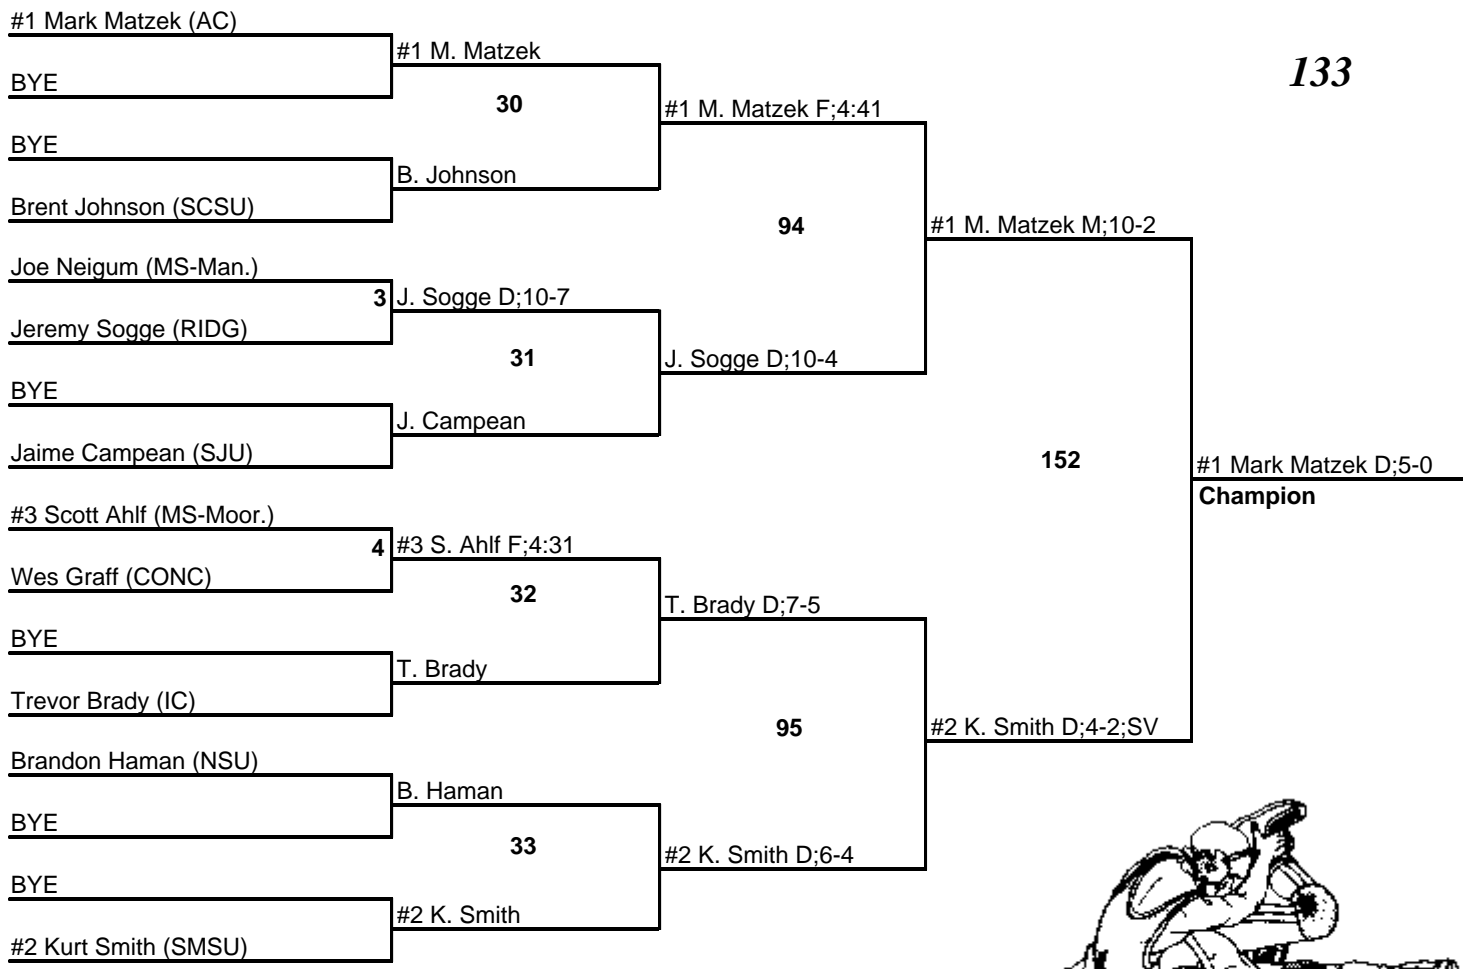

Saint Cloud State Invitational

December 11, 2004

125

Saint Cloud State Invitational

December 11, 2004

133

Saint Cloud State Invitational

December 11, 2004