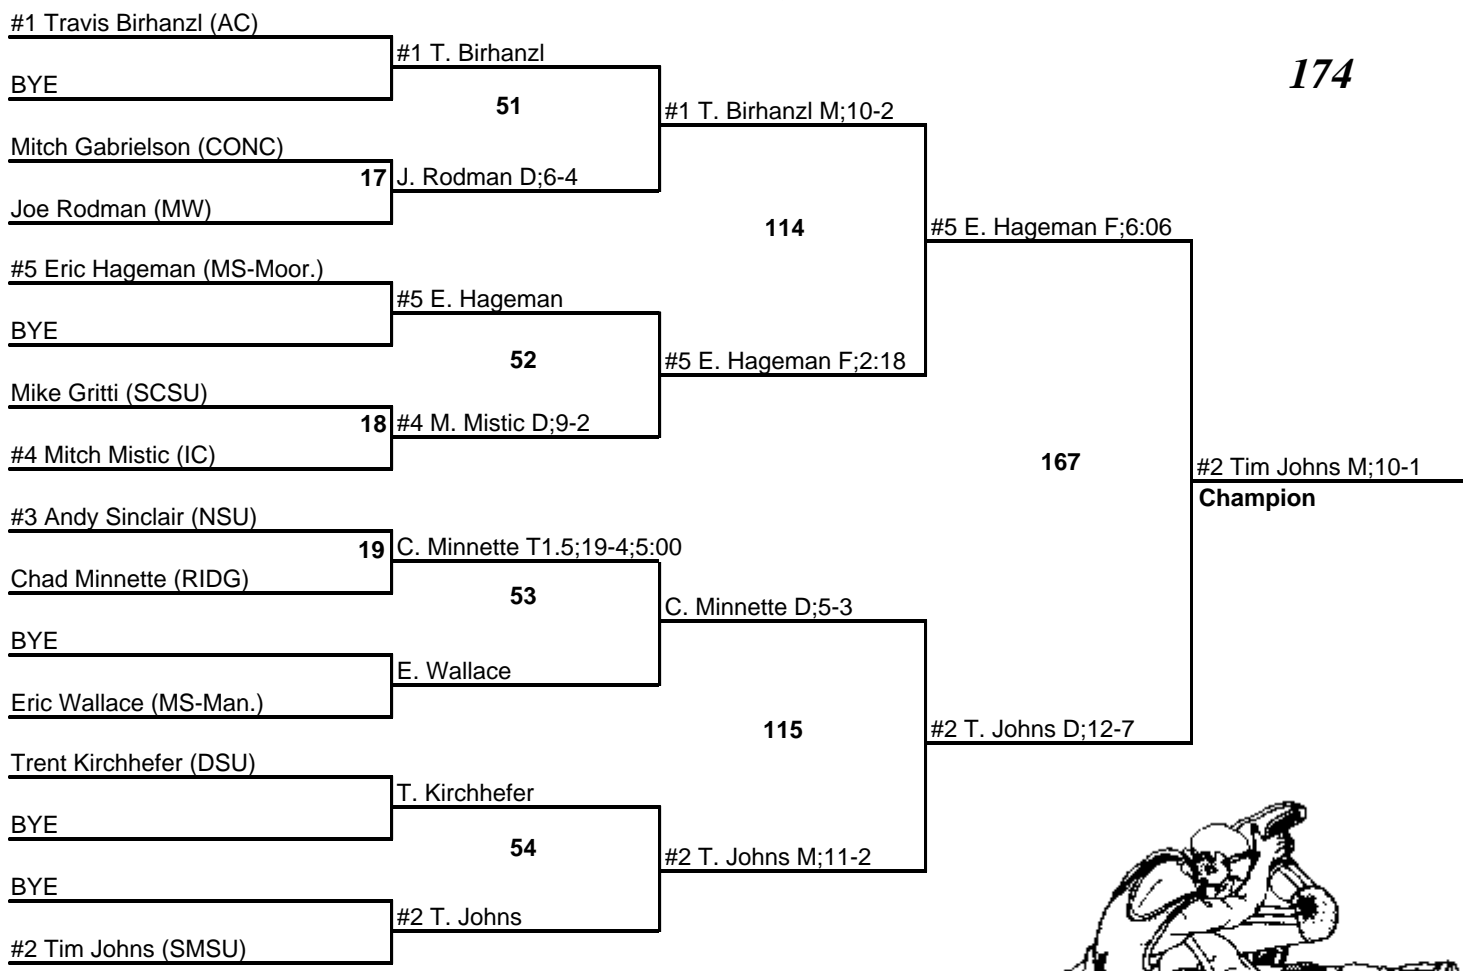

December 11, 2004

165

Saint Cloud State Invitational

December 11, 2004

174

Saint Cloud State Invitational

December 11, 2004

Saint Cloud State Invitational