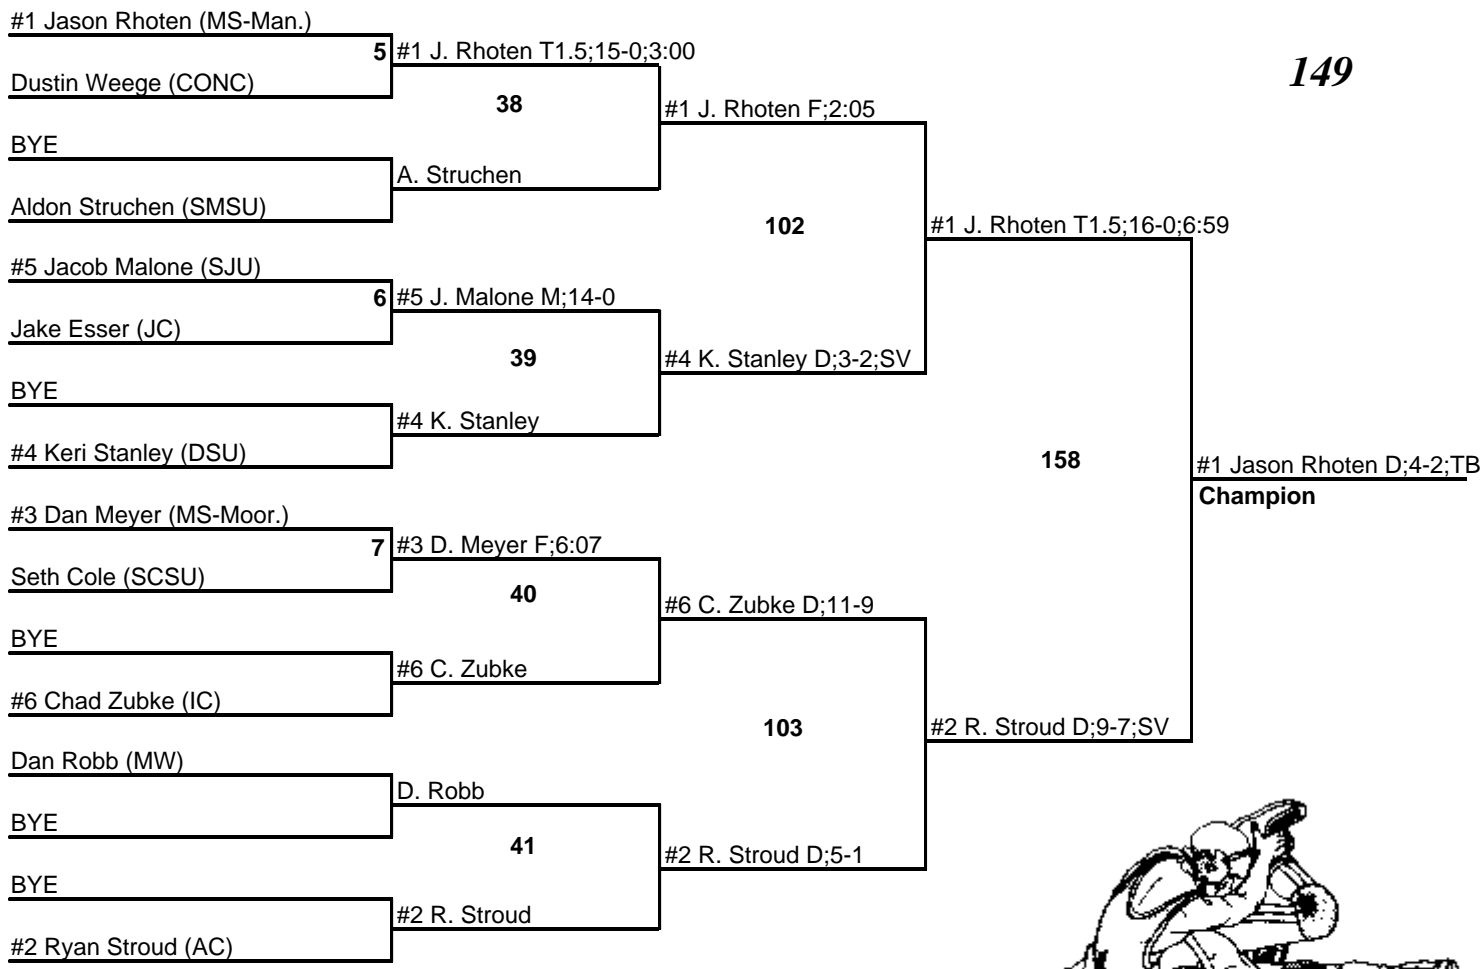

Saint Cloud State Invitational

December 11, 2004

149