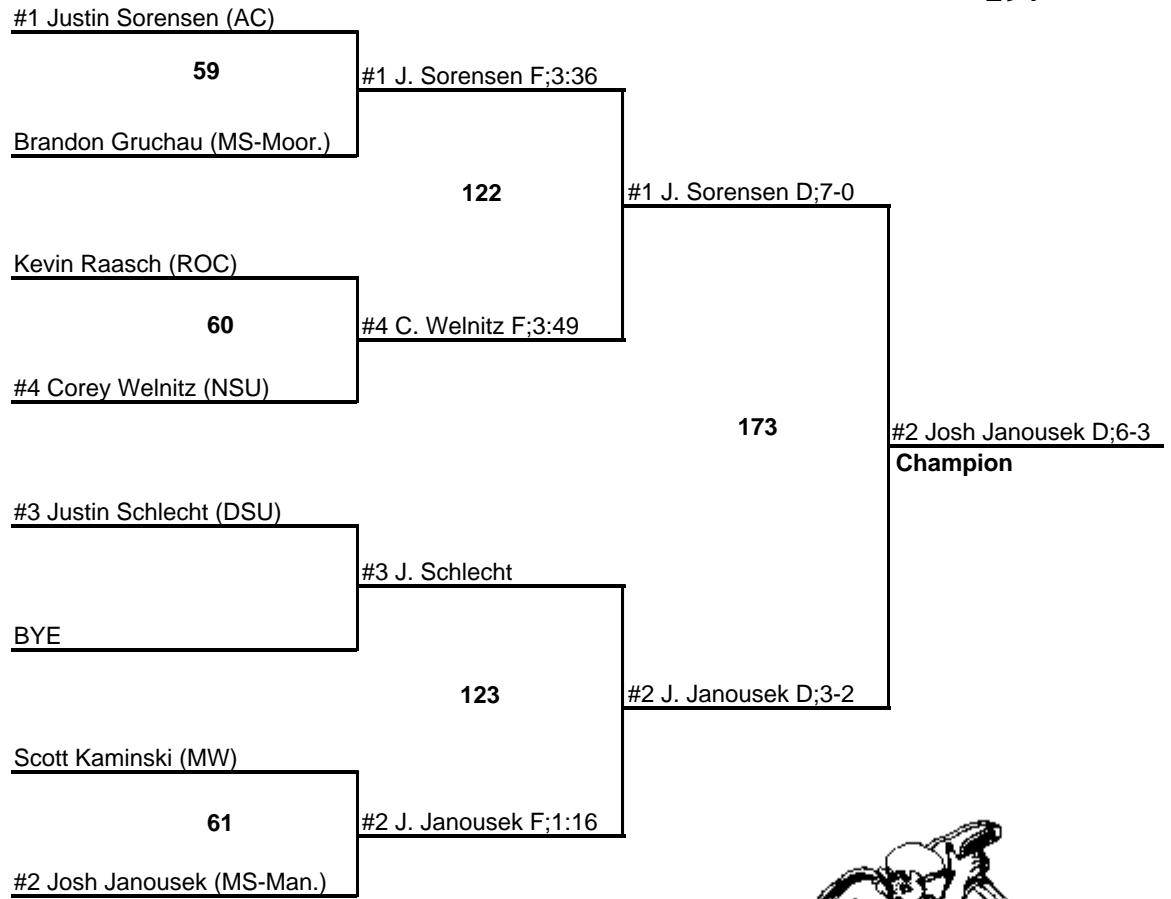

Saint Cloud State Invitational

December 11, 2004

197