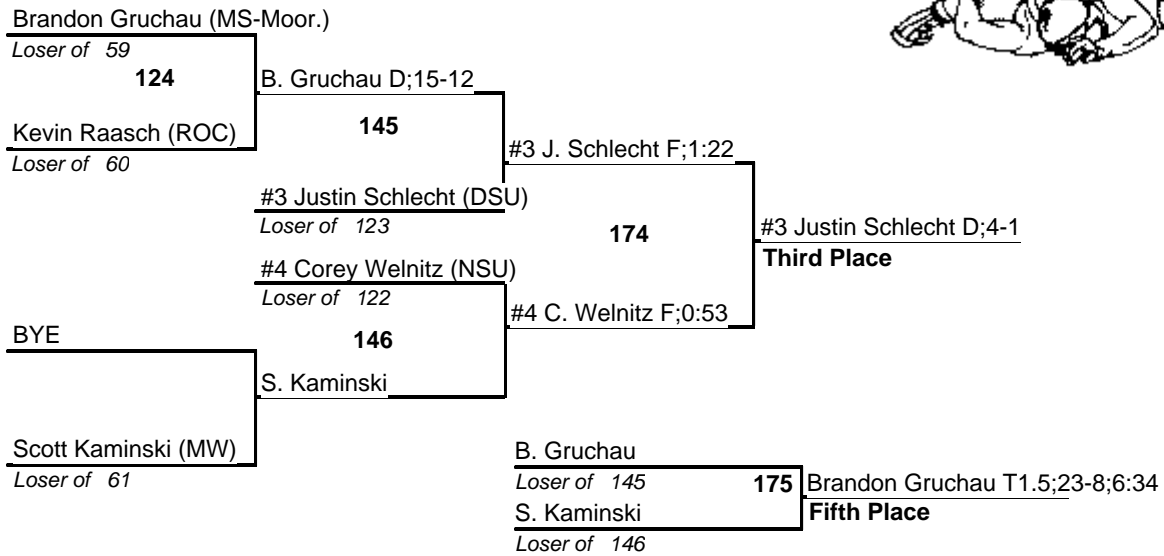

Saint Cloud State Invitational

December 11, 2004

197