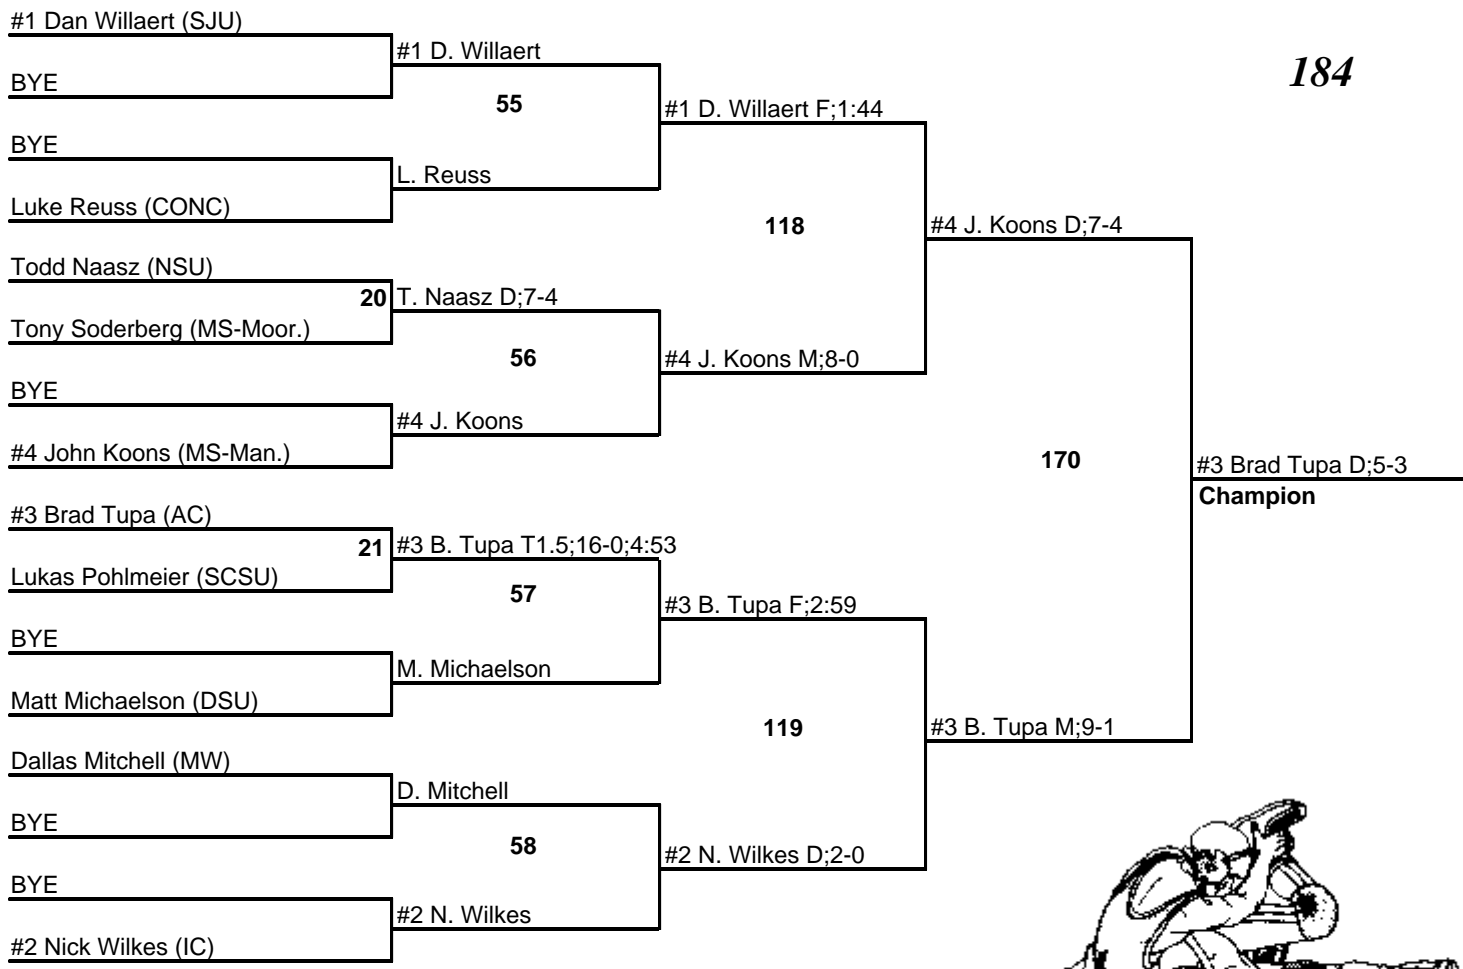

December 11, 2004

165

Saint Cloud State Invitational

December 11, 2004

174

Saint Cloud State Invitational

December 11, 2004

Saint Cloud State Invitational