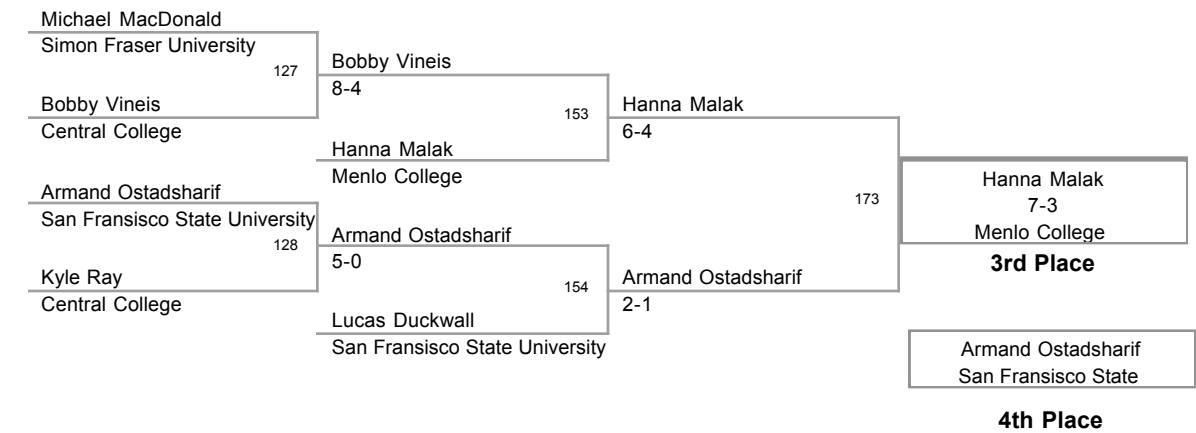

2009_Menlo Div.

174 Lbs