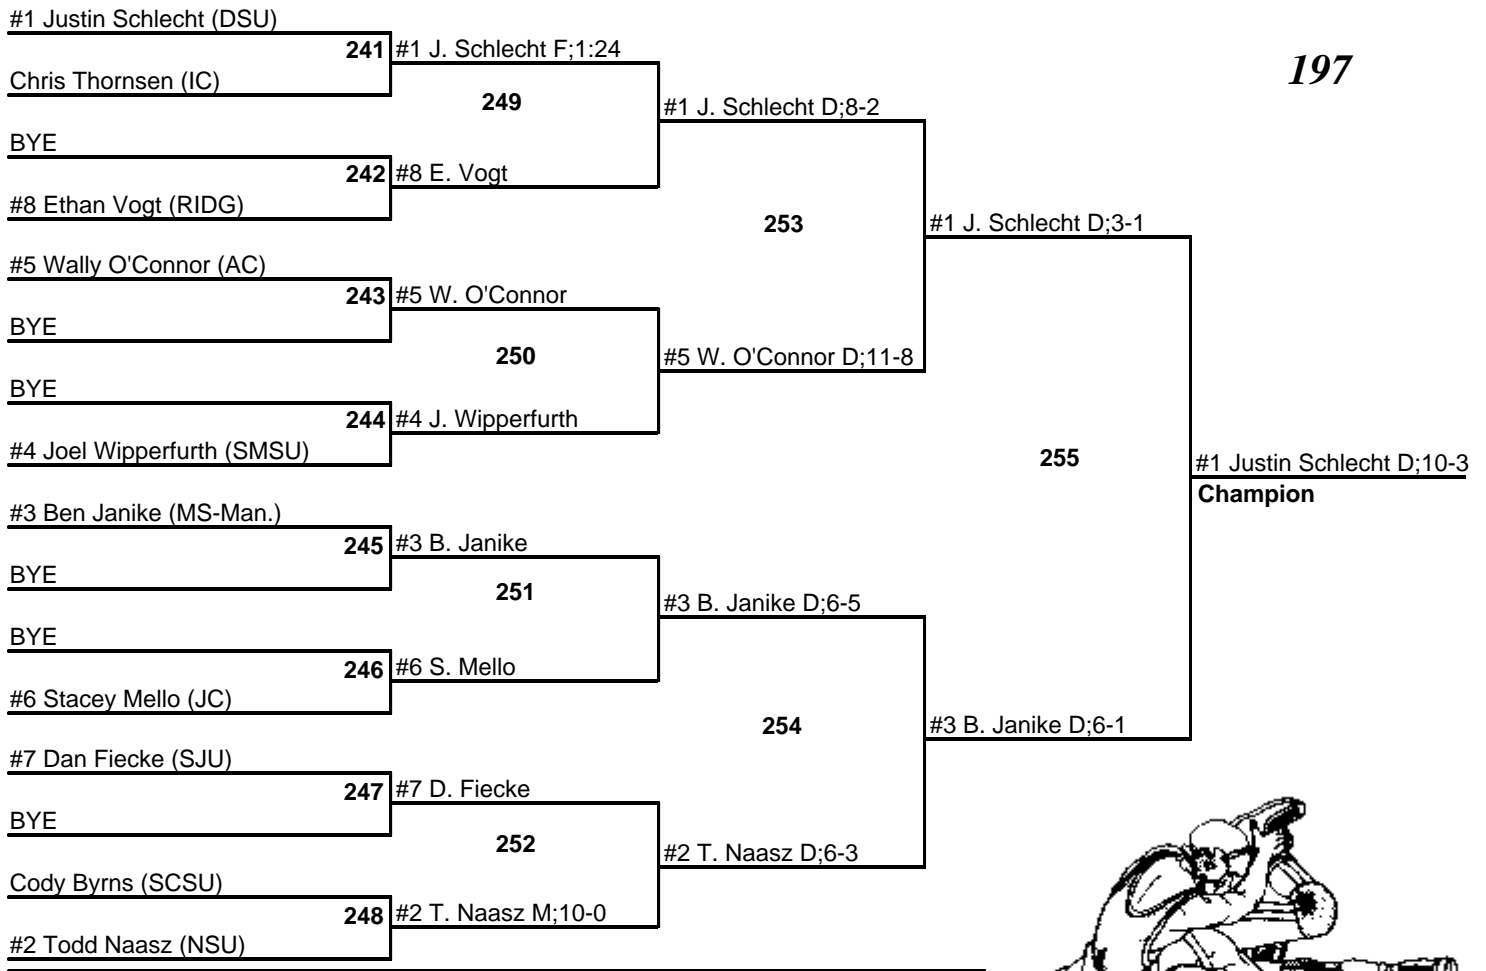

St. Cloud State Invitational

10 December 2005

197