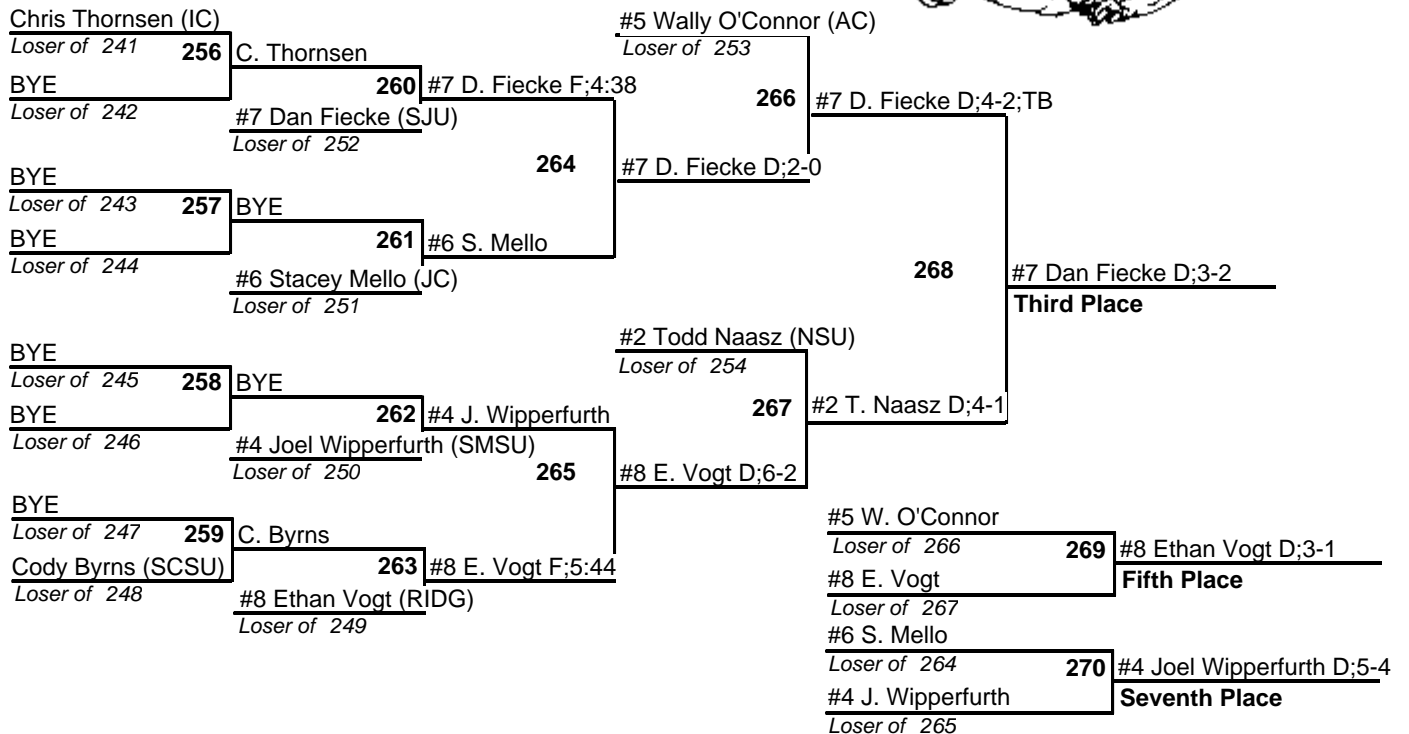

# St. Cloud State Invitational

10 December 2005

#1 Travis Krinkie (MS-Man.)

# St. Cloud State Invitational

10 December 2005

197