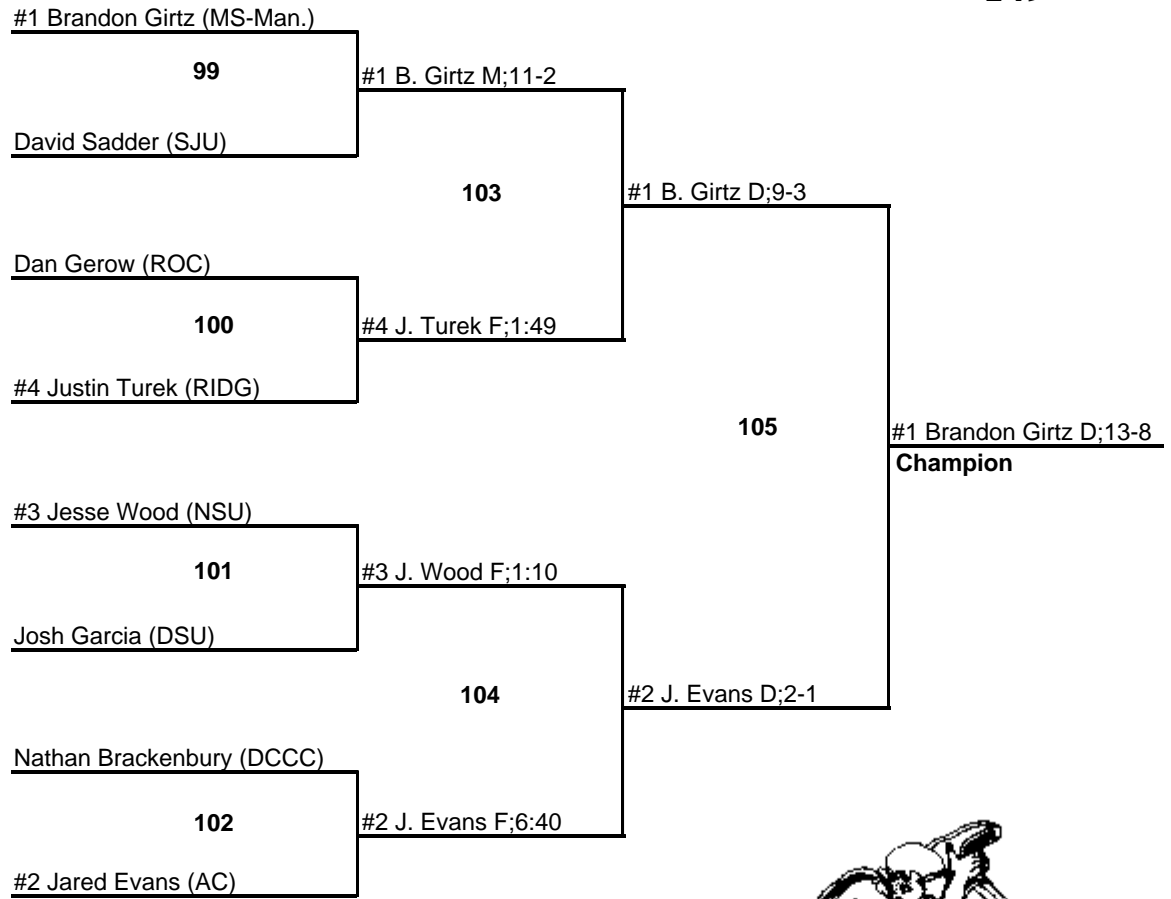

St. Cloud State Invitational

10 December 2005

149