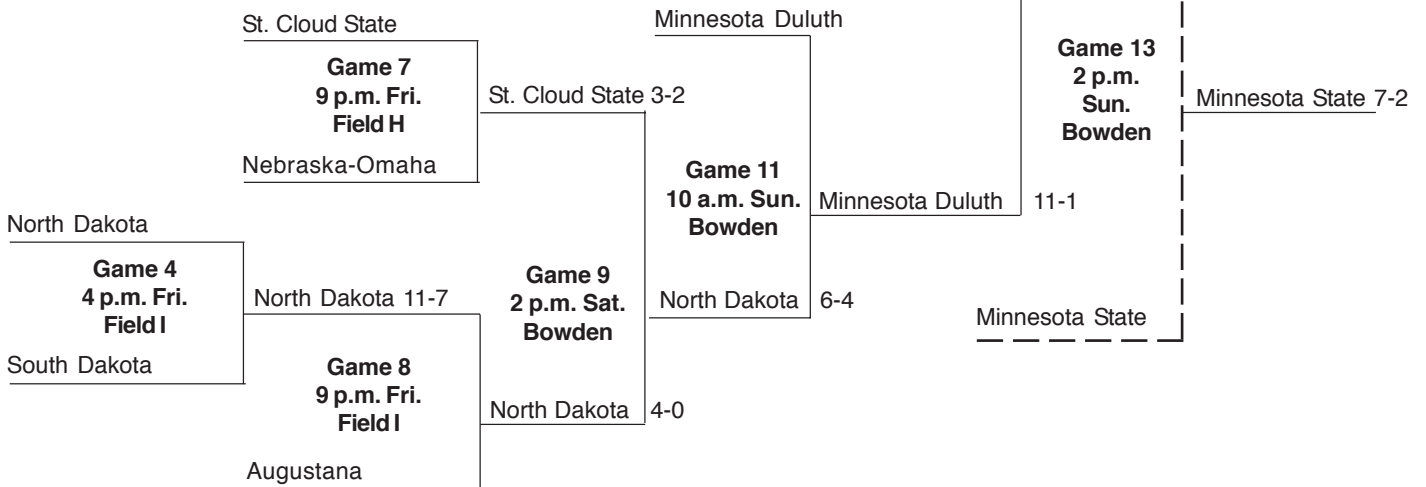

Total: 391-176 (.690)

* denotes NCAA tournament participant

2007 **NCC** Softball Championship

Friday & Saturday, May 4-6, 2007, Sherman Park & Bowden Field, Sioux Falls, S.D.

Winners' Bracket

Losers' Bracket