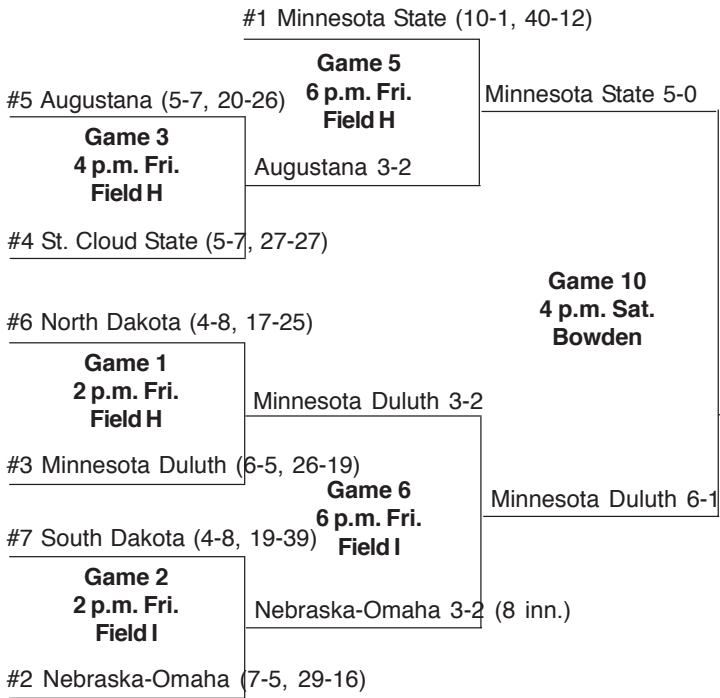

Total: 391-176 (.690)

* denotes NCAA tournament participant

2007 **NCC** Softball Championship

Friday & Saturday, May 4-6, 2007, Sherman Park & Bowden Field, Sioux Falls, S.D.

Winners' Bracket

Losers' Bracket

Player Profiles:

A. Arnold

#5 Alisha Arnold: Arnold appeared in 36 games as a first-year player....she scored 10 times and drew two walks....Arnold's first career hit came against Central Missouri on March 25, 2007...the Naperville, Illinois, native had five put outs on the season and two stolen bases.