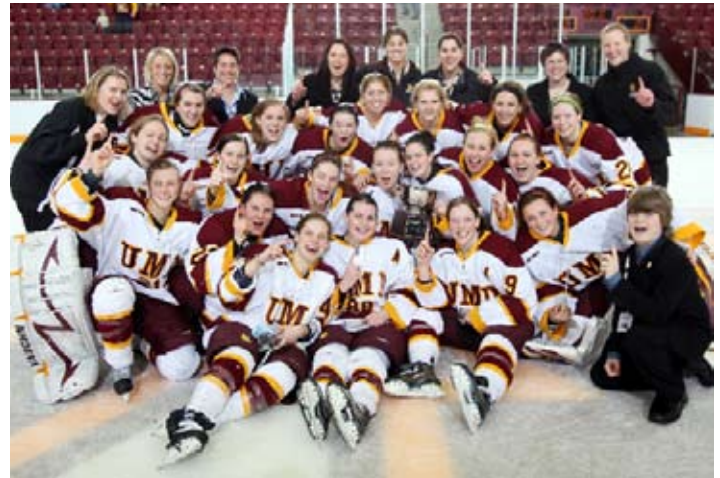

"We're excited to have the opportunity to play for a national championship and advance to NCAA competition," Minnesota head coach Brad Frost said. "We have had some familiarity with Clarkson as we faced them earlier this year at Ridder. We look forward to a great matchup Saturday."

The final 2009-10 regular season WCHA standings had Minnesota Duluth (20-6-2-1 WCHA) and Minnesota (18-6-4-3 WCHA) tying for first place and the regular season championship with 43 points apiece. It was the first time in the 11-year history of the WCHA's women's league that there were co-champions. St. Cloud State (11-11-6-4 WCHA) finished in third place with 32 points while Wisconsin (15-12-1 WCHA) wound up fourth with 31 points. Ohio State (12-13-3-1 WCHA) and Bemidji State (9-12-7-3 WCHA) finished tied for fifth place with 28 points each, Minnesota State (5-18-5-3 WCHA) was seventh with 18, and North Dakota (7-19-2 WCHA) placed eighth with 16 points.

THE WCHA'S DIVISION 1 NATIONAL CHAMPIONS

- 2000: Minnesota (AWCHA).
- 2001: Minnesota Duluth (NCAA).
- 2002: Minnesota Duluth (NCAA)
- 2003: Minnesota Duluth (NCAA)
- 2004: Minnesota (NCAA)
- 2005: Minnesota (NCAA)
- 2006: Wisconsin (NCAA)
- 2007: Wisconsin (NCAA)
- 2008: Minnesota Duluth (NCAA)
- 2009: Wisconsin (NCAA)

THE UMD BULLDOGS CELEBRATE THEIR 2010 WCHA FINAL FACE-OFF CHAMPIONSHIP ON ICE AT RIDDER ARENA IN MINNEAPOLIS.

MINNESOTA DULUTH CAPTURES FIFTH WCHA PLAYOFF CHAMPIONSHIP BULLDOGS DOWN MINNESOTA IN MARCH 7 FINALE

Minnesota Duluth rides into the NCAA Division 1 women's tournament on a streak following their WCHA FINAL FACE-OFF championship victory on Sunday. The No. 2-ranked Bulldogs have won six straight games and are 15-1-0 in the last 16 games and 16-1-2 over the last 19 after edging No. 3-ranked Minnesota, 3-2, in the playoff championship game at Ridder Arena in Minneapolis March 7.

Jessica Wong, Emmanuelle Blais and Audrey Cournoyer scored goals for UMD. Sarah Erickson scored both Minnesota goals.

The Bulldogs took a 2-0 lead over Minnesota in the first period on goals by Wong and team scoring leader Blais, and the advantage went to 3-1 midway through the second period on freshman Audrey Cournoyer's goal.

UMD outshot Minnesota 31-22 and freshman goalie Jennifer Harss earned her 26th win of the season. The teams tied for the WCHA regular-season championship and split four games during the regular season, although UMD was the tournament's No. 1 seed. The league playoff title is the fifth for the Bulldogs with championships in 2001, '02, '03 and '08.

Senior right winger Blais was named tournament Most Valuable Player and has 29 goals and 31 assists for 60 points in 38 games. She's the first UMD player with 60 points since Haley Irwin in 2007-08.

"It's an honor to get the most valuable player award, but I didn't really do anything by myself," Blais. "[Saturday in a 7-3 victory over Bemidji State], our line got most of the credit because we got the goals, but I kept telling [our second line] to keep going because they worked so hard. And today, they got two goals."

"Obviously it was a good game, two very good teams going head-to-head and playing end-to-end hockey," said UMD head coach Shannon Miller. "We played well and it was a very close game, but I am proud to be the WCHA tournament champion."

Also on the all-tournament from UMD were Harss, senior defenseman Jaime Rasmussen and junior winger Laura Fridfinnson. Erickson and Gophers' defenseman Anne Schleper also made the team. The Gophers beat Ohio State 5-4 in two overtimes last Saturday in the semifinals.

2010 WCHA FINAL FACE-OFF ALL-TOURNAMENT TEAM

- Goaltender: Jennifer Harss, Minnesota Duluth
- Defense: Anne Schleper, Minnesota
- Defense: Jaime Rasmussen, Minnesota Duluth
- Forward: Emmanuelle Blais, Minnesota Duluth
- Forward: Laura Fridfinnson, Minnesota Duluth
- Forward: Sarah Erickson, Minnesota
- Most Valuable Player: Emmanuelle Blais, F, Minnesota Duuth