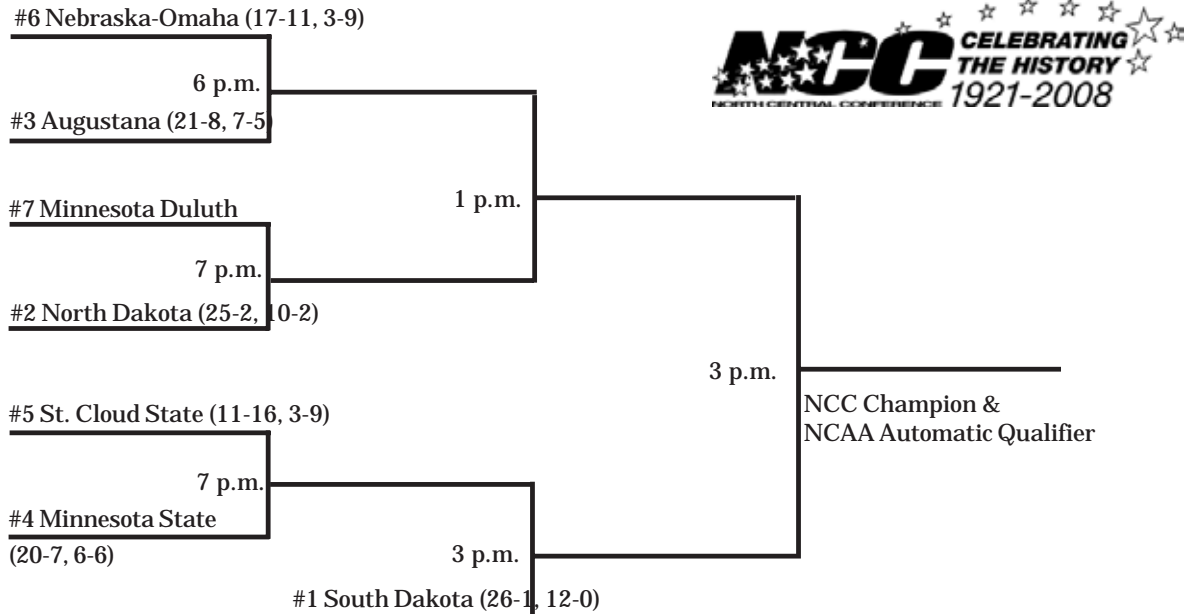

St. Cloud State University Women's Basketball - Page 7

2008 North Central Conference Championship Women's Basketball Bracket

Quarterfinals	Semifinals	Finals
Wednesday, March 5	Saturday, March 8	Sunday, March 9
Site of #2, 3, 4 Seeds	Vermillion, S.D.	Vermillion, S.D.