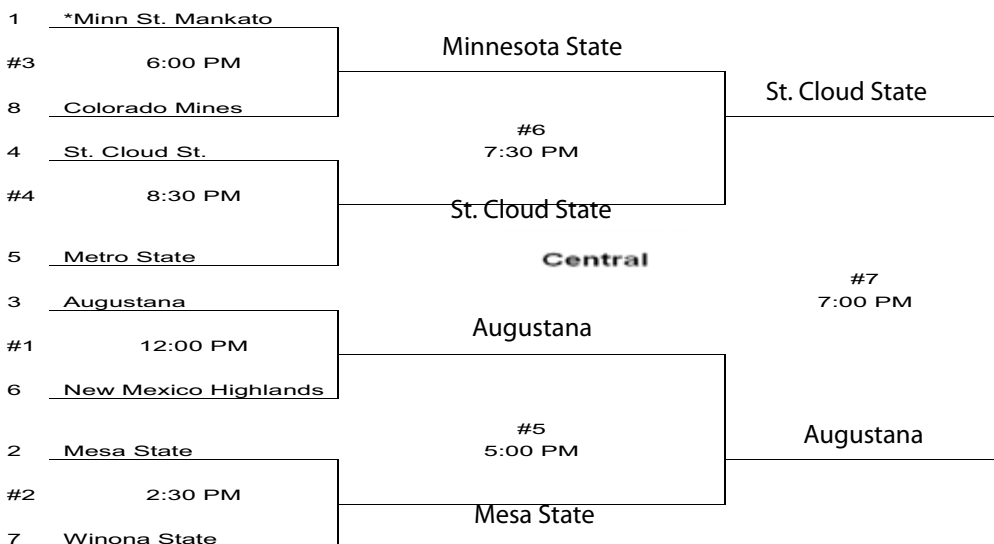

The Vikings ended St. Cloud State's season last year with a heartbreaking 73-72 loss in the first round of the NCAA Central Regional tournament in Marshall, Minn. The Huskies made one of two free throws with three seconds to go in the game, and the Vikings grabbed the rebound and called a timeout to set up a last second shot. The Vikings were able to advance the ball the length of the court on the in-bounds pass, where senior David Foster his a three-pointer with one second on the clock to end St. Cloud State's season.

BRACKET

NCAA DIVISION II MEN'S BASKETBALL CENTRAL REGIONAL TOURNAMENT BRACKET

Saturday, March 13

Sunday, March 14

Tuesday, March 16

* Host institution

Player Season and Career Highs

#4 - Theo Rothstein